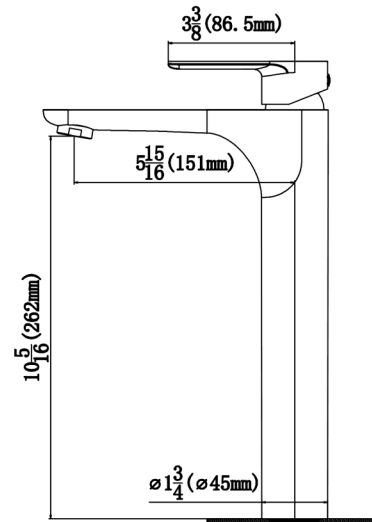

Karran bathroom faucets are designed to look beautiful and function flawlessly. Made using the highest quality, long-lasting components, each faucet will provide years of trouble-free use. This faucet is simple to install with its single hole mounting design, and comes in a variety of elegant, durable finishes that will complement your bathroom décor. Single lever flow and temperature control makes it very simple to operate. Consider one of these faucets the perfect choice for any residential or commercial bathroom project.

Series:	Bathroom Faucet Collection
Material:	Lead-free brass
Installation Type:	Single hole deck mount
Configuration / Style:	Single lever
Finish:	Durable PVD
Overall Height:	12-5/16"
Spout Reach:	5-15/16"
Spout Height:	10-5/16"
Accessories Included:	Pop-up drain
Finishes Available:	Stainless steel, chrome, matte black

KBF422SS

PROJECT INFORMATION

PROJECT: _____

CONTACT: _____

DATE: _____

NOTES: _____

_____

_____

APPROVAL:

We reserve the right to update product specifications without notice. Please visit karran.com for the most current specification sheets. All dimensions are accurate to 1/4". REV 05-2022