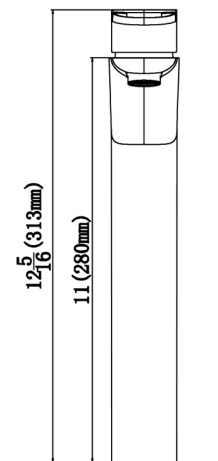

PROJECT INFORMATION

PROJECT: _____

CONTACT: _____

DATE: _____

NOTES: _____

_____

_____

APPROVAL:

We reserve the right to update product specifications without notice. Please visit karran.com for the most current specification sheets. All dimensions are accurate to 1/4". REV 05-2022