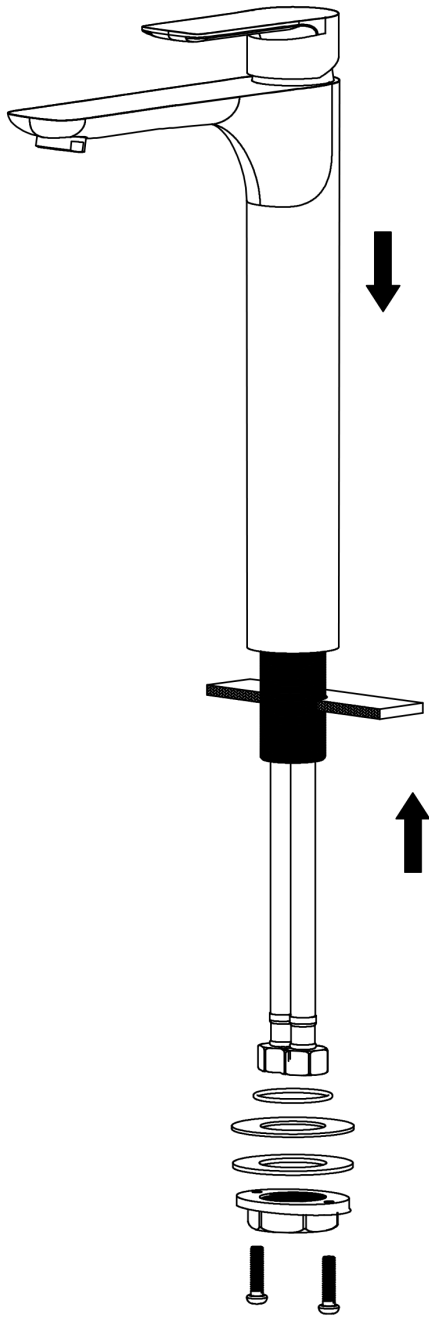

INSTALLATION GUIDE

Kayes

Models: KBF422C
KBF422MB
KBF422SS

COMPONENT LIST	QTY
1 - Faucet Body	1
2 - O-Ring	1
3 - Rubber Washer	1
4 - Metal Washer	1
5 - Mounting Hardware	1
6 - Screw	2

2

3

4

5

6

7

- 1 - Handle
- 2 - Screw
- 3 - Color Button
- 4 - Cover
- 5 - Nut
- 6 - Cartridge
- 7 - Faucet Body
- 8 - Gasket
- 9 - Aerator
- 10 - Aerator Cover
- 11 - Base
- 12 - O-Ring
- 13 - Rubber Washer
- 14 - Metal Washer
- 15 - Mounting Hardware
- 16 - Screw
- 17 - Water Lines
- 18 - Inlet Hoses
- 19 - O-Ring