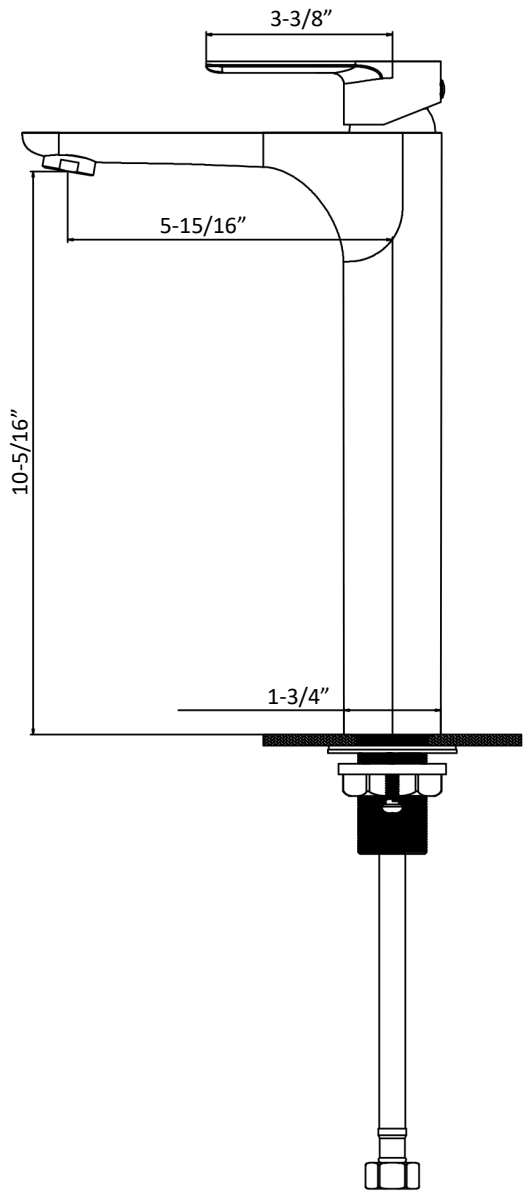

INSTALLATION GUIDE

Kayes

Models: KBF422C
KBF422MB
KBF422SS

COMPONENT LIST	QTY
1 - Faucet Body	1
2 - O-Ring	1
3 - Rubber Washer	1
4 - Metal Washer	1
5 - Mounting Hardware	1
6 - Screw	2

2

3

4

5

6

7

- 1 - Handle
- 2 - Screw
- 3 - Color Button
- 4 - Cover
- 5 - Nut
- 6 - Cartridge
- 7 - Faucet Body
- 8 - Gasket
- 9 - Aerator
- 10 - Aerator Cover
- 11 - Base
- 12 - O-Ring
- 13 - Rubber Washer
- 14 - Metal Washer
- 15 - Mounting Hardware
- 16 - Screw
- 17 - Water Lines
- 18 - Inlet Hoses
- 19 - O-Ring