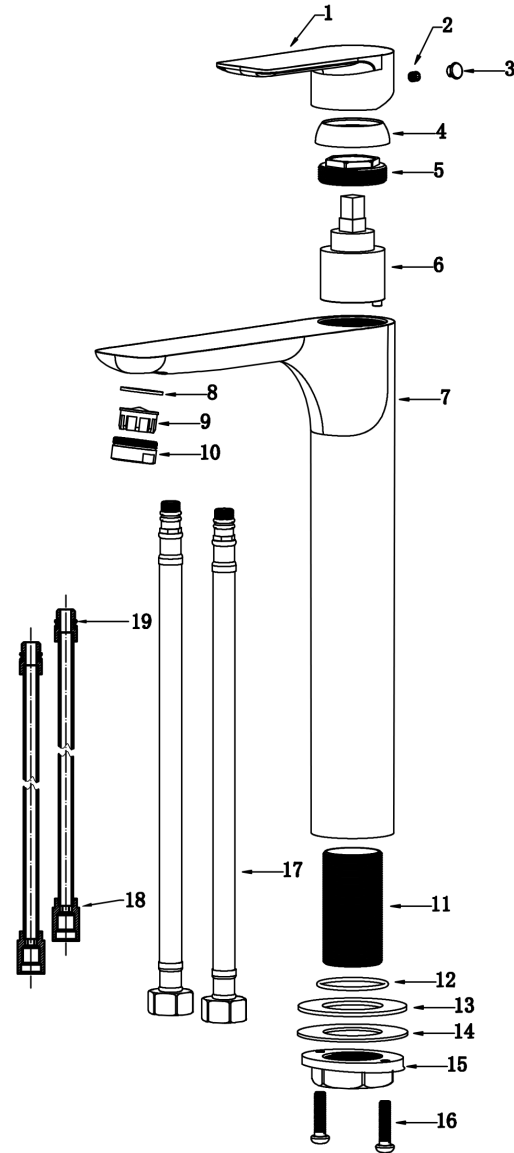

INSTALLATION GUIDE

Kayes

Models: KBF422C
KBF422MB
KBF422SS

COMPONENT LIST	QTY
1 - Faucet Body	1
2 - O-Ring	1
3 - Rubber Washer	1
4 - Metal Washer	1
5 - Mounting Hardware	1
6 - Screw	2

2

3

4

5

6

7

- 1 - Handle
- 2 - Screw
- 3 - Color Button
- 4 - Cover
- 5 - Nut
- 6 - Cartridge
- 7 - Faucet Body
- 8 - Gasket
- 9 - Aerator
- 10 - Aerator Cover
- 11 - Base
- 12 - O-Ring
- 13 - Rubber Washer
- 14 - Metal Washer
- 15 - Mounting Hardware
- 16 - Screw
- 17 - Water Lines
- 18 - Inlet Hoses
- 19 - O-Ring