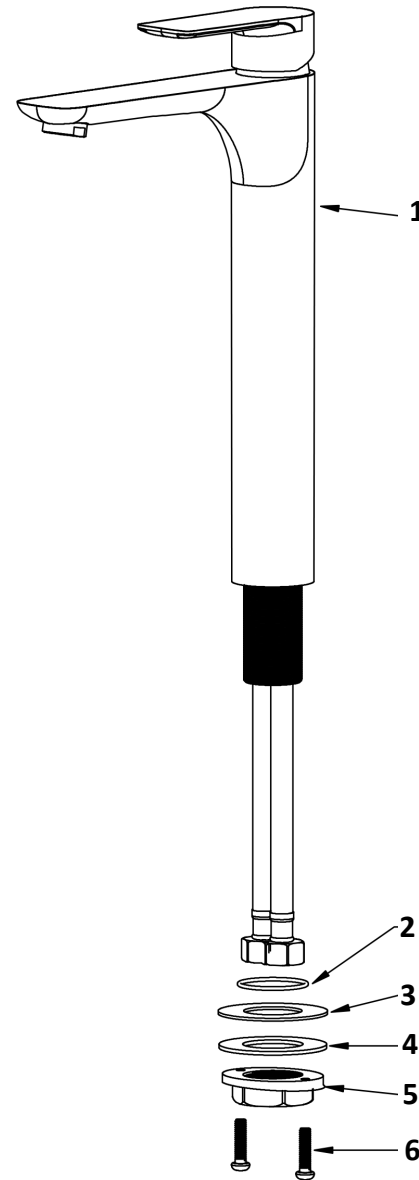

INSTALLATION GUIDE

Kayes

Models: KBF422C
KBF422MB
KBF422SS

COMPONENT LIST	QTY
1 - Faucet Body	1
2 - O-Ring	1
3 - Rubber Washer	1
4 - Metal Washer	1
5 - Mounting Hardware	1
6 - Screw	2

2

3

4

5

6

7

- 1 - Handle
- 2 - Screw
- 3 - Color Button
- 4 - Cover
- 5 - Nut
- 6 - Cartridge
- 7 - Faucet Body
- 8 - Gasket
- 9 - Aerator
- 10 - Aerator Cover
- 11 - Base
- 12 - O-Ring
- 13 - Rubber Washer
- 14 - Metal Washer
- 15 - Mounting Hardware
- 16 - Screw
- 17 - Water Lines
- 18 - Inlet Hoses
- 19 - O-Ring