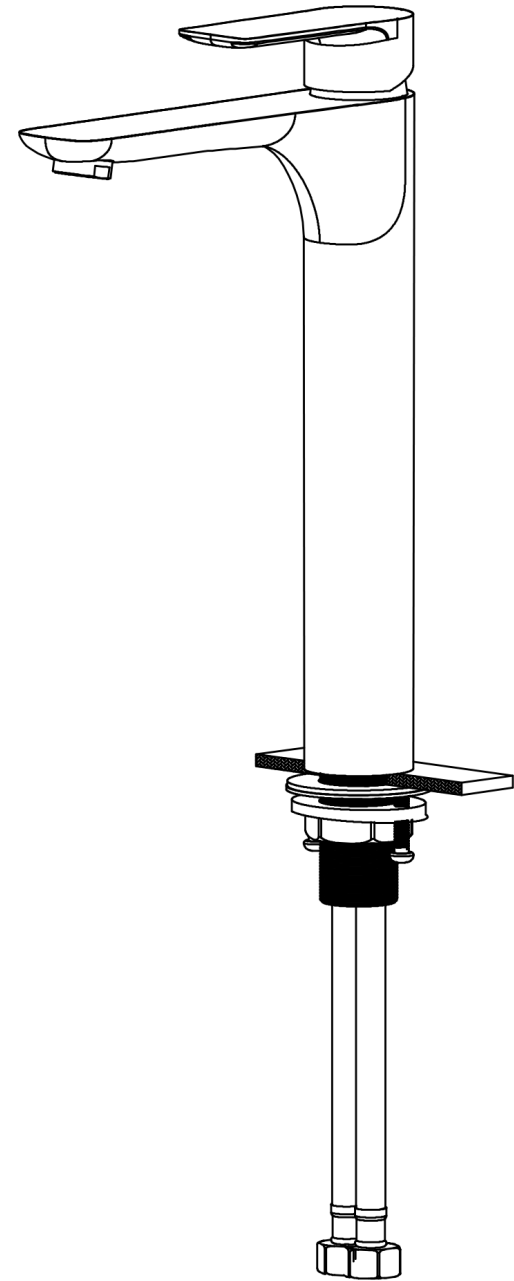

INSTALLATION GUIDE

Kayes

Models: KBF422C
KBF422MB
KBF422SS

COMPONENT LIST	QTY
1 - Faucet Body	1
2 - O-Ring	1
3 - Rubber Washer	1
4 - Metal Washer	1
5 - Mounting Hardware	1
6 - Screw	2

2

3

4

5

6

7

- 1 - Handle
- 2 - Screw
- 3 - Color Button
- 4 - Cover
- 5 - Nut
- 6 - Cartridge
- 7 - Faucet Body
- 8 - Gasket
- 9 - Aerator
- 10 - Aerator Cover
- 11 - Base
- 12 - O-Ring
- 13 - Rubber Washer
- 14 - Metal Washer
- 15 - Mounting Hardware
- 16 - Screw
- 17 - Water Lines
- 18 - Inlet Hoses
- 19 - O-Ring