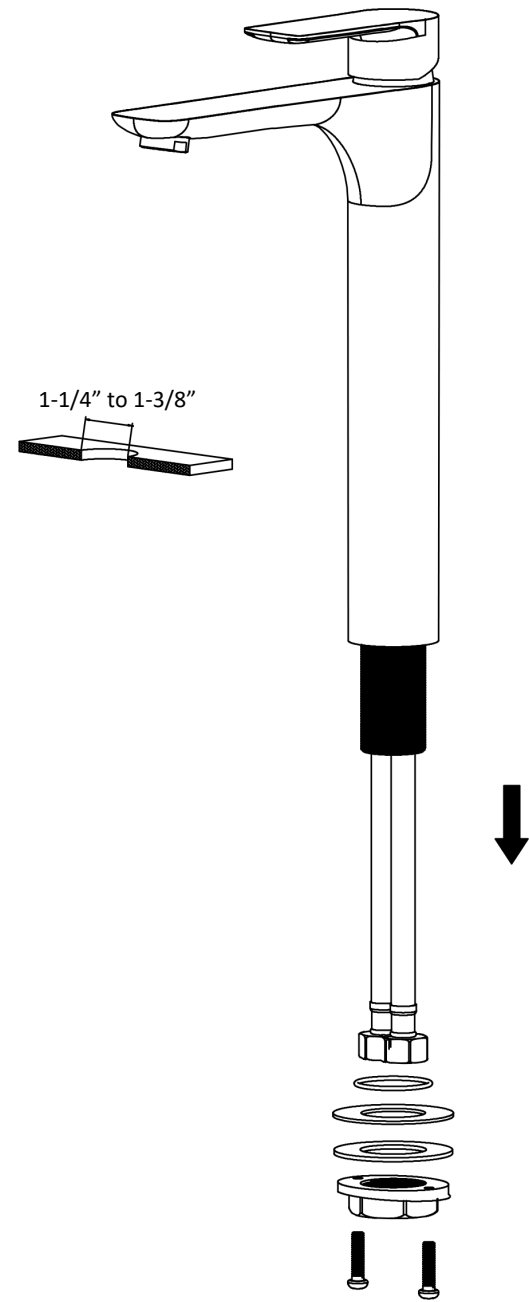

INSTALLATION GUIDE

Kayes

Models: KBF422C
KBF422MB
KBF422SS

COMPONENT LIST	QTY
1 - Faucet Body	1
2 - O-Ring	1
3 - Rubber Washer	1
4 - Metal Washer	1
5 - Mounting Hardware	1
6 - Screw	2

2

3

4

5

6

7

- 1 - Handle
- 2 - Screw
- 3 - Color Button
- 4 - Cover
- 5 - Nut
- 6 - Cartridge
- 7 - Faucet Body
- 8 - Gasket
- 9 - Aerator
- 10 - Aerator Cover
- 11 - Base
- 12 - O-Ring
- 13 - Rubber Washer
- 14 - Metal Washer
- 15 - Mounting Hardware
- 16 - Screw
- 17 - Water Lines
- 18 - Inlet Hoses
- 19 - O-Ring