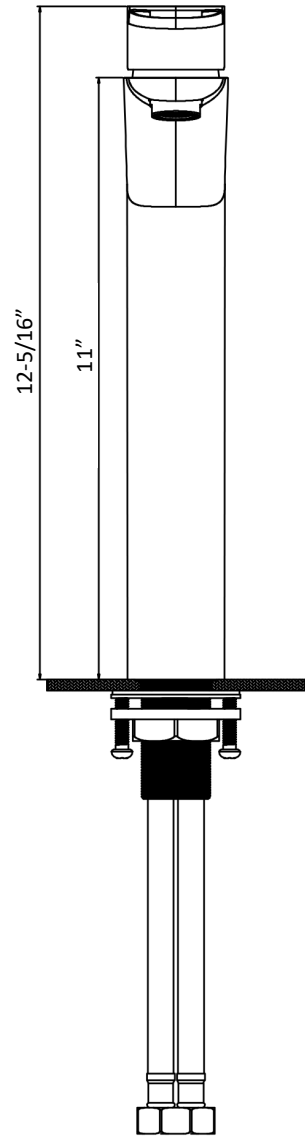

INSTALLATION GUIDE

Kayes

Models: KBF422C
KBF422MB
KBF422SS

COMPONENT LIST	QTY
1 - Faucet Body	1
2 - O-Ring	1
3 - Rubber Washer	1
4 - Metal Washer	1
5 - Mounting Hardware	1
6 - Screw	2

2

3

4

5

6

7

- 1 - Handle
- 2 - Screw
- 3 - Color Button
- 4 - Cover
- 5 - Nut
- 6 - Cartridge
- 7 - Faucet Body
- 8 - Gasket
- 9 - Aerator
- 10 - Aerator Cover
- 11 - Base
- 12 - O-Ring
- 13 - Rubber Washer
- 14 - Metal Washer
- 15 - Mounting Hardware
- 16 - Screw
- 17 - Water Lines
- 18 - Inlet Hoses
- 19 - O-Ring