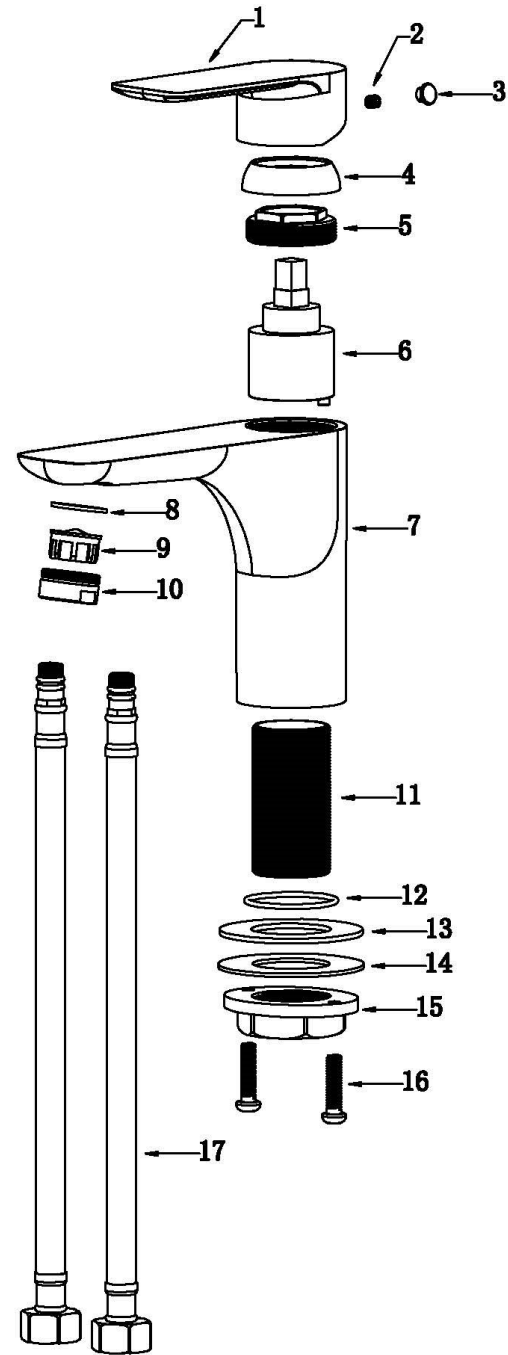

Karran®

INSTALLATION GUIDE

Kayes

Models: KBF420C
KBF420MB
KBF420SS

| COMPONENT LIST | QTY |
|-----------------------|-----|
| 1 - Faucet Body | 1 |
| 2 - O-Ring | 1 |
| 3 - Rubber Washer | 1 |
| 4 - Metal Washer | 1 |
| 5 - Mounting Hardware | 1 |
| 6 - Screw | 2 |

2

3

4

5

6

7

- 1 - Handle
- 2 - Screw
- 3 - Color Button
- 4 - Cover
- 5 - Nut
- 6 - Cartridge
- 7 - Faucet Body
- 8 - Gasket
- 9 - Aerator
- 10 - Aerator Cover
- 11 - Base
- 12 - O-Ring
- 13 - Rubber Washer
- 14 - Metal Washer
- 15 - Mounting Hardware
- 16 - Screw
- 17 - Water Lines