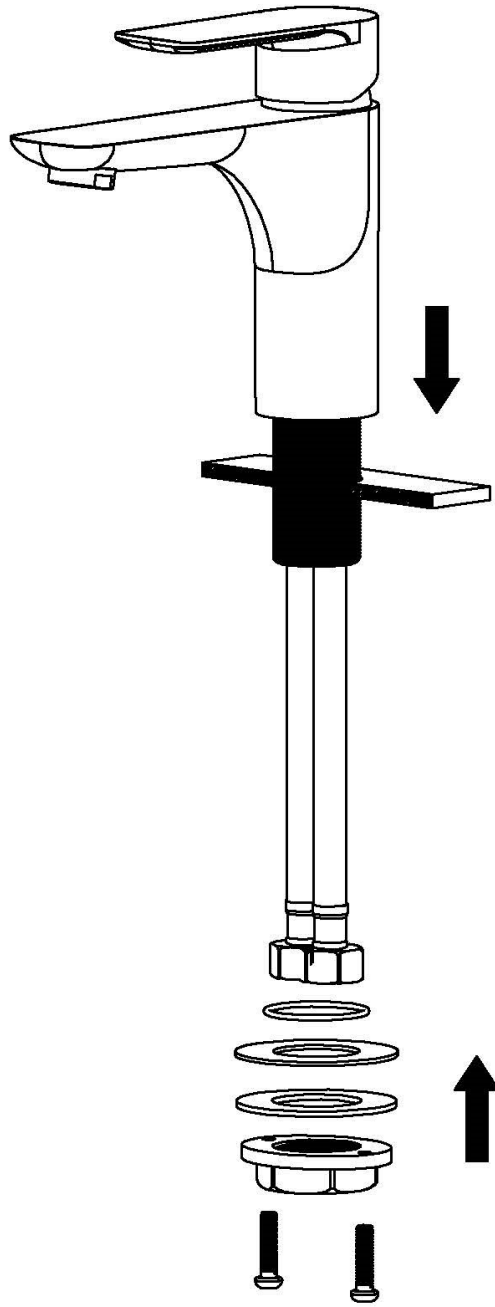

Karran®

INSTALLATION GUIDE

Kayes

Models: KBF420C
KBF420MB
KBF420SS

| COMPONENT LIST | QTY |
|-----------------------|-----|
| 1 - Faucet Body | 1 |
| 2 - O-Ring | 1 |
| 3 - Rubber Washer | 1 |
| 4 - Metal Washer | 1 |
| 5 - Mounting Hardware | 1 |
| 6 - Screw | 2 |

2

3

4

5

6

7

- 1 - Handle
- 2 - Screw
- 3 - Color Button
- 4 - Cover
- 5 - Nut
- 6 - Cartridge
- 7 - Faucet Body
- 8 - Gasket
- 9 - Aerator
- 10 - Aerator Cover
- 11 - Base
- 12 - O-Ring
- 13 - Rubber Washer
- 14 - Metal Washer
- 15 - Mounting Hardware
- 16 - Screw
- 17 - Water Lines