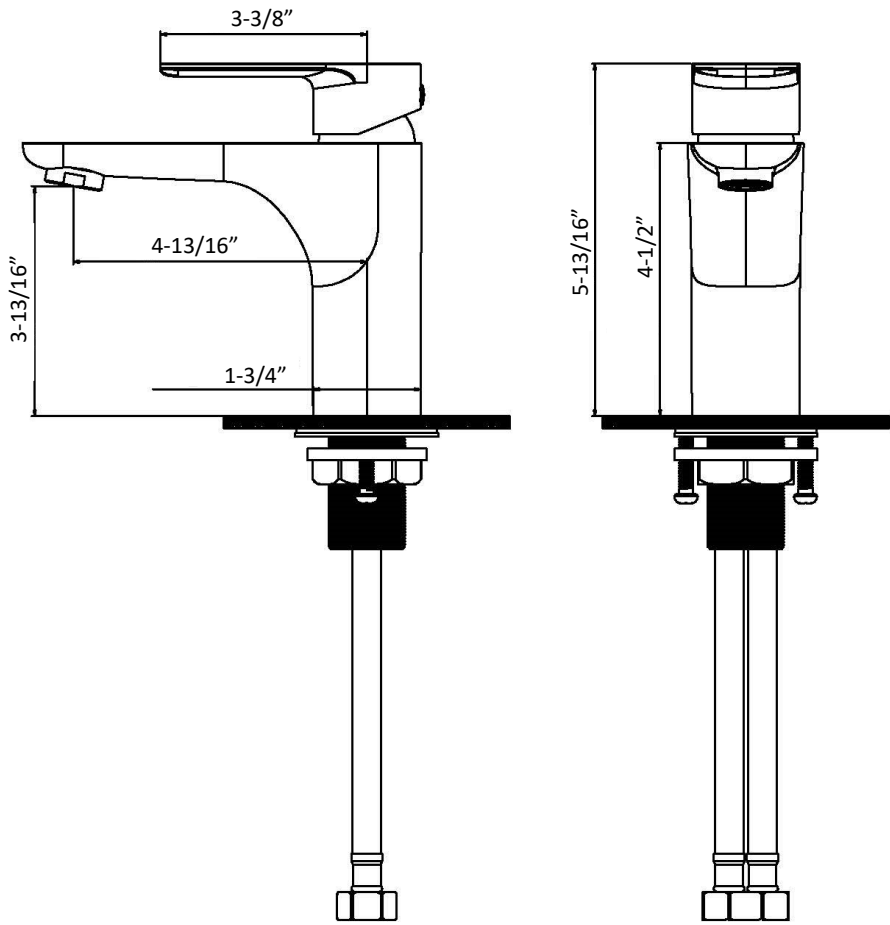

Karran®

INSTALLATION GUIDE

Kayes

Models: KBF420C
KBF420MB
KBF420SS

| COMPONENT LIST | QTY |
|-----------------------|-----|
| 1 - Faucet Body | 1 |
| 2 - O-Ring | 1 |
| 3 - Rubber Washer | 1 |
| 4 - Metal Washer | 1 |
| 5 - Mounting Hardware | 1 |
| 6 - Screw | 2 |

2

3

4

5

6

7

- 1 - Handle
- 2 - Screw
- 3 - Color Button
- 4 - Cover
- 5 - Nut
- 6 - Cartridge
- 7 - Faucet Body
- 8 - Gasket
- 9 - Aerator
- 10 - Aerator Cover
- 11 - Base
- 12 - O-Ring
- 13 - Rubber Washer
- 14 - Metal Washer
- 15 - Mounting Hardware
- 16 - Screw
- 17 - Water Lines