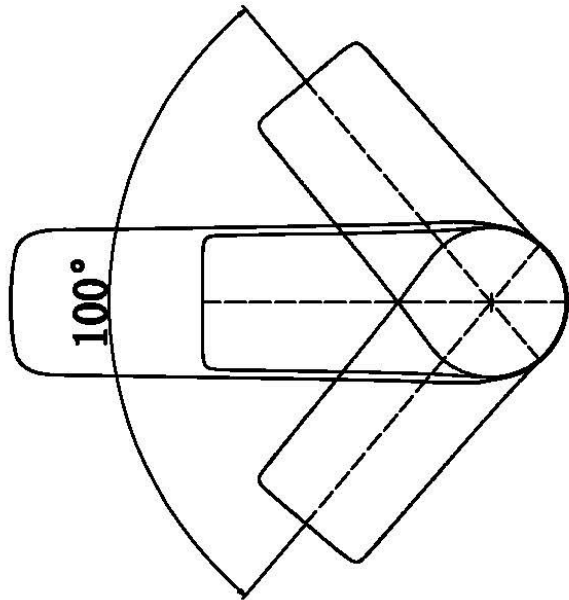

Karran®

INSTALLATION GUIDE

Kayes

Models: KBF420C
KBF420MB
KBF420SS

| COMPONENT LIST | QTY |
|-----------------------|-----|
| 1 - Faucet Body | 1 |
| 2 - O-Ring | 1 |
| 3 - Rubber Washer | 1 |
| 4 - Metal Washer | 1 |
| 5 - Mounting Hardware | 1 |
| 6 - Screw | 2 |

2

3

4

5

6

7

- 1 - Handle
- 2 - Screw
- 3 - Color Button
- 4 - Cover
- 5 - Nut
- 6 - Cartridge
- 7 - Faucet Body
- 8 - Gasket
- 9 - Aerator
- 10 - Aerator Cover
- 11 - Base
- 12 - O-Ring
- 13 - Rubber Washer
- 14 - Metal Washer
- 15 - Mounting Hardware
- 16 - Screw
- 17 - Water Lines