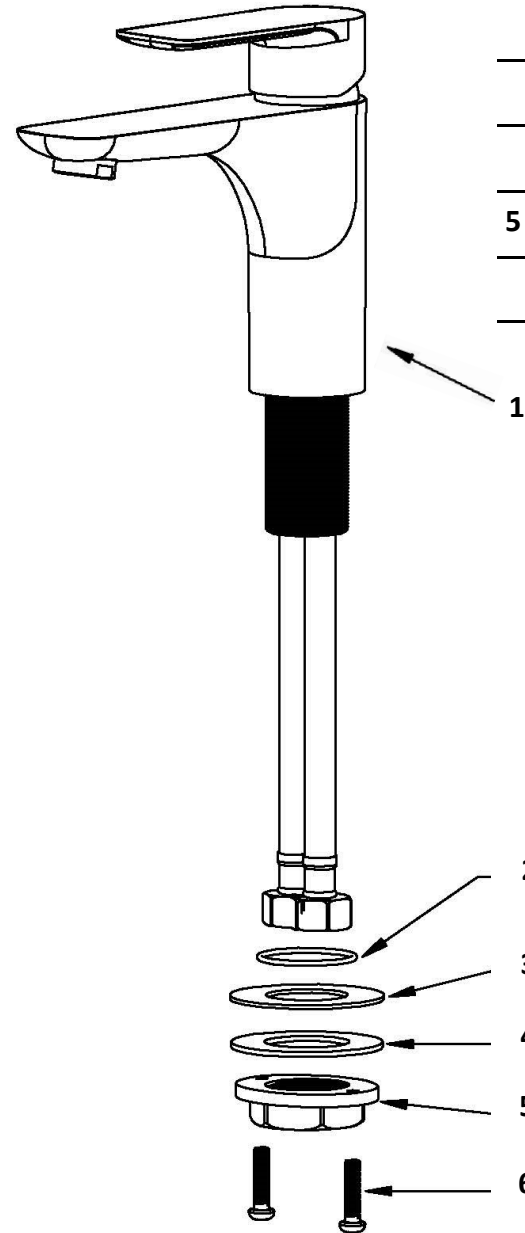

Karran®

INSTALLATION GUIDE

Kayes

Models: KBF420C
KBF420MB
KBF420SS

| COMPONENT LIST | QTY |
|-----------------------|-----|
| 1 - Faucet Body | 1 |
| 2 - O-Ring | 1 |
| 3 - Rubber Washer | 1 |
| 4 - Metal Washer | 1 |
| 5 - Mounting Hardware | 1 |
| 6 - Screw | 2 |

2

3

4

5

6

7

- 1 - Handle
- 2 - Screw
- 3 - Color Button
- 4 - Cover
- 5 - Nut
- 6 - Cartridge
- 7 - Faucet Body
- 8 - Gasket
- 9 - Aerator
- 10 - Aerator Cover
- 11 - Base
- 12 - O-Ring
- 13 - Rubber Washer
- 14 - Metal Washer
- 15 - Mounting Hardware
- 16 - Screw
- 17 - Water Lines