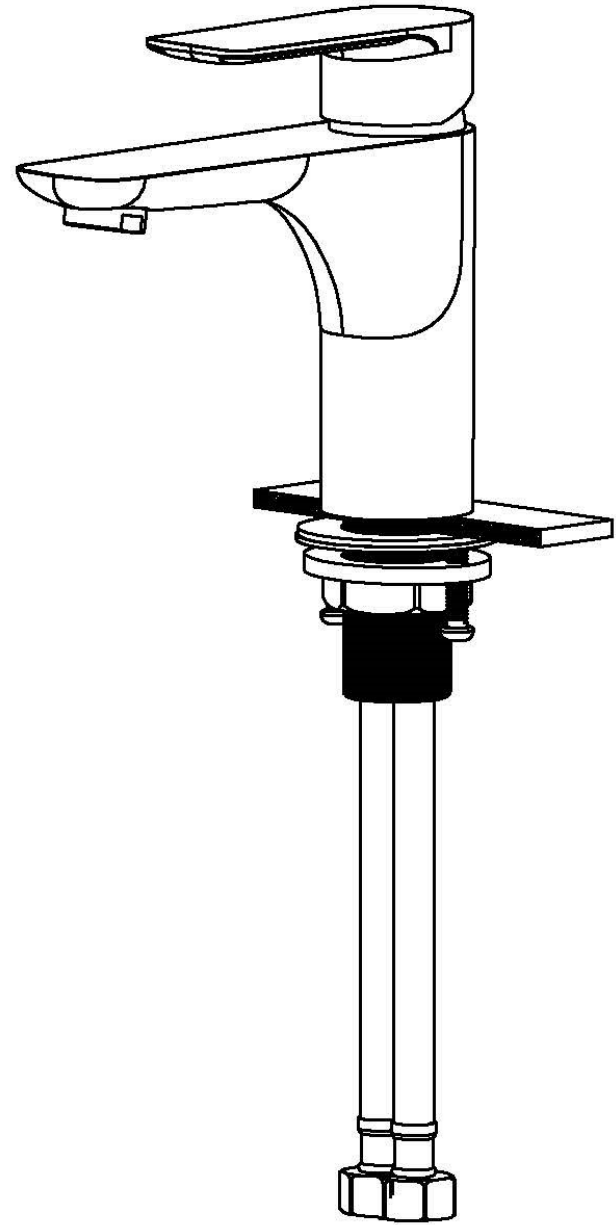

Karran®

INSTALLATION GUIDE

Kayes

Models: KBF420C
KBF420MB
KBF420SS

| COMPONENT LIST | QTY |
|-----------------------|-----|
| 1 - Faucet Body | 1 |
| 2 - O-Ring | 1 |
| 3 - Rubber Washer | 1 |
| 4 - Metal Washer | 1 |
| 5 - Mounting Hardware | 1 |
| 6 - Screw | 2 |

2

3

4

5

6

7

- 1 - Handle
- 2 - Screw
- 3 - Color Button
- 4 - Cover
- 5 - Nut
- 6 - Cartridge
- 7 - Faucet Body
- 8 - Gasket
- 9 - Aerator
- 10 - Aerator Cover
- 11 - Base
- 12 - O-Ring
- 13 - Rubber Washer
- 14 - Metal Washer
- 15 - Mounting Hardware
- 16 - Screw
- 17 - Water Lines