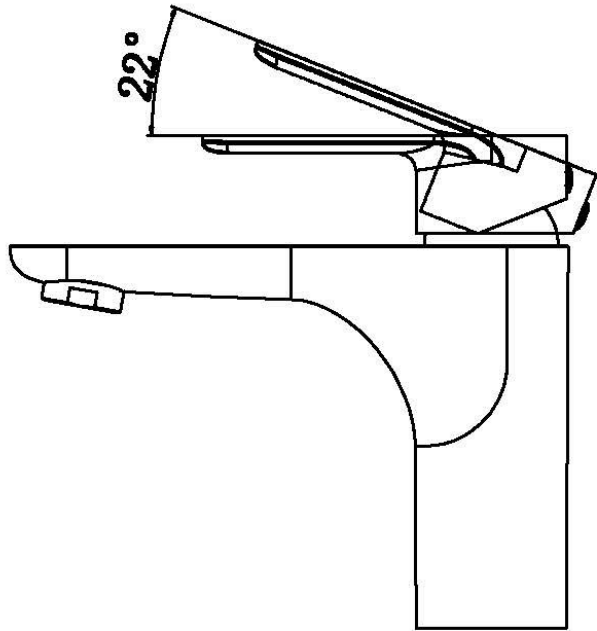

Karran®

INSTALLATION GUIDE

Kayes

Models: KBF420C
KBF420MB
KBF420SS

| COMPONENT LIST | QTY |
|-----------------------|-----|
| 1 - Faucet Body | 1 |
| 2 - O-Ring | 1 |
| 3 - Rubber Washer | 1 |
| 4 - Metal Washer | 1 |
| 5 - Mounting Hardware | 1 |
| 6 - Screw | 2 |

2

3

4

5

6

7

- 1 - Handle
- 2 - Screw
- 3 - Color Button
- 4 - Cover
- 5 - Nut
- 6 - Cartridge
- 7 - Faucet Body
- 8 - Gasket
- 9 - Aerator
- 10 - Aerator Cover
- 11 - Base
- 12 - O-Ring
- 13 - Rubber Washer
- 14 - Metal Washer
- 15 - Mounting Hardware
- 16 - Screw
- 17 - Water Lines