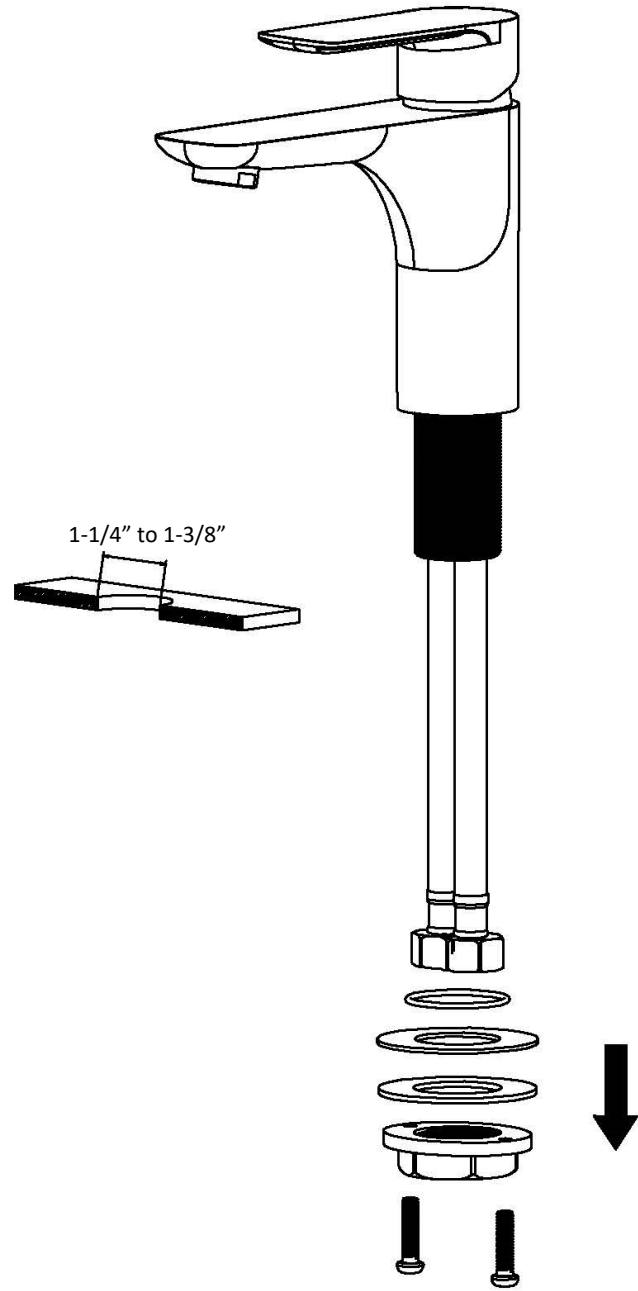

Karran®

INSTALLATION GUIDE

Kayes

Models: KBF420C
KBF420MB
KBF420SS

| COMPONENT LIST | QTY |
|-----------------------|-----|
| 1 - Faucet Body | 1 |
| 2 - O-Ring | 1 |
| 3 - Rubber Washer | 1 |
| 4 - Metal Washer | 1 |
| 5 - Mounting Hardware | 1 |
| 6 - Screw | 2 |

2

3

4

5

6

7

- 1 - Handle
- 2 - Screw
- 3 - Color Button
- 4 - Cover
- 5 - Nut
- 6 - Cartridge
- 7 - Faucet Body
- 8 - Gasket
- 9 - Aerator
- 10 - Aerator Cover
- 11 - Base
- 12 - O-Ring
- 13 - Rubber Washer
- 14 - Metal Washer
- 15 - Mounting Hardware
- 16 - Screw
- 17 - Water Lines