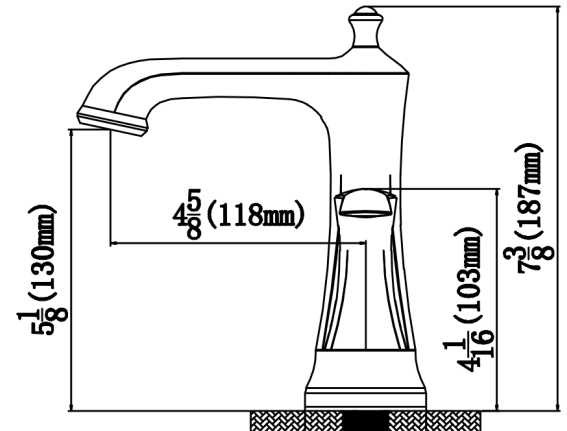

Karran bathroom faucets are designed to look beautiful and function flawlessly. Made using the highest quality, long-lasting components, each faucet will provide years of trouble-free use. This faucet is simple to install with its two hole mounting design, and comes in a variety of elegant, durable finishes that will complement your bathroom décor. Dual lever flow and temperature control makes it very simple to operate. Consider one of these faucets the perfect choice for any residential or commercial bathroom project.

Series:	Bathroom Faucet Collection
Material:	Lead-free brass
Installation Type:	Two hole deck mount
Configuration / Style:	Dual lever
Finish:	Durable PVD
Overall Height:	7-3/8"
Spout Reach:	4-5/8"
Spout Height:	5-1/8"
Accessories Included:	Pop-up drain
Finishes Available:	Stainless steel, chrome, matte black, oil-rubbed bronze

KBF416C

PROJECT INFORMATION

PROJECT: _____

CONTACT: _____

DATE: _____

NOTES: _____

_____

_____

APPROVAL:

We reserve the right to update product specifications without notice. Please visit karran.com for the most current specification sheets. All dimensions are accurate to 1/4". REV 05-2022