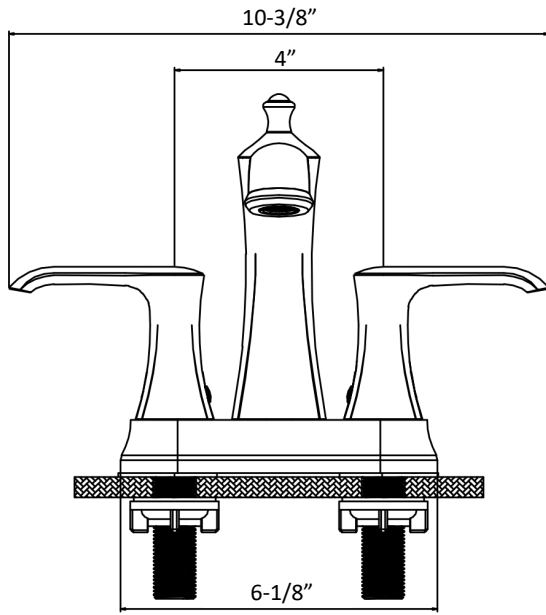

INSTALLATION GUIDE

COMPONENT LIST	QTY
1 - Faucet Body	1
2 - Rubber Washer	2
3 - Mounting Hardware	2

Woodburn

Models: KBF416C
KBF416MB
KBF416ORB
KBF416SS

2

3

4

5

6

7

- 1 - Cover
- 2 - Screw
- 3 - Faucet Body
- 4 - Gasket
- 5 - Aerator
- 6 - Aerator Cover
- 7 - Color Button
- 8 - Screw
- 9 - Handle
- 10 - O-Ring
- 11 - Nut
- 12 - Body Base
- 13 - Gasket
- 14 - Screw
- 15 - O-Ring
- 16 - Cartridge
- 17 - Cartridge Base
- 18 - Base Plate
- 19 - Washer
- 20 - Mounting Hardware
- 21 - Cartridge
- 22 - Water Lines