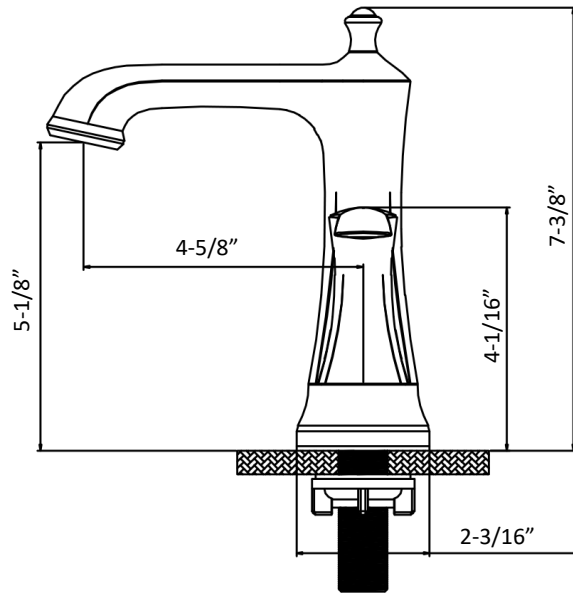

INSTALLATION GUIDE

COMPONENT LIST	QTY
1 - Faucet Body	1
2 - Rubber Washer	2
3 - Mounting Hardware	2

Woodburn

Models: KBF416C
KBF416MB
KBF416ORB
KBF416SS

2

3

4

5

6

7

- 1 - Cover
- 2 - Screw
- 3 - Faucet Body
- 4 - Gasket
- 5 - Aerator
- 6 - Aerator Cover
- 7 - Color Button
- 8 - Screw
- 9 - Handle
- 10 - O-Ring
- 11 - Nut
- 12 - Body Base
- 13 - Gasket
- 14 - Screw
- 15 - O-Ring
- 16 - Cartridge
- 17 - Cartridge Base
- 18 - Base Plate
- 19 - Washer
- 20 - Mounting Hardware
- 21 - Cartridge
- 22 - Water Lines