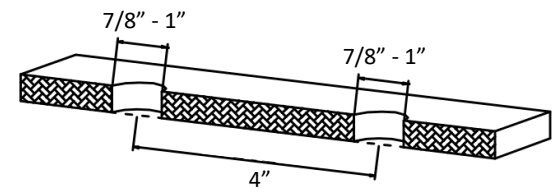

INSTALLATION GUIDE

COMPONENT LIST	QTY
1 - Faucet Body	1
2 - Rubber Washer	2
3 - Mounting Hardware	2

Woodburn

Models: KBF416C
KBF416MB
KBF416ORB
KBF416SS

2

3

4

5

6

7

- 1 - Cover
- 2 - Screw
- 3 - Faucet Body
- 4 - Gasket
- 5 - Aerator
- 6 - Aerator Cover
- 7 - Color Button
- 8 - Screw
- 9 - Handle
- 10 - O-Ring
- 11 - Nut
- 12 - Body Base
- 13 - Gasket
- 14 - Screw
- 15 - O-Ring
- 16 - Cartridge
- 17 - Cartridge Base
- 18 - Base Plate
- 19 - Washer
- 20 - Mounting Hardware
- 21 - Cartridge
- 22 - Water Lines