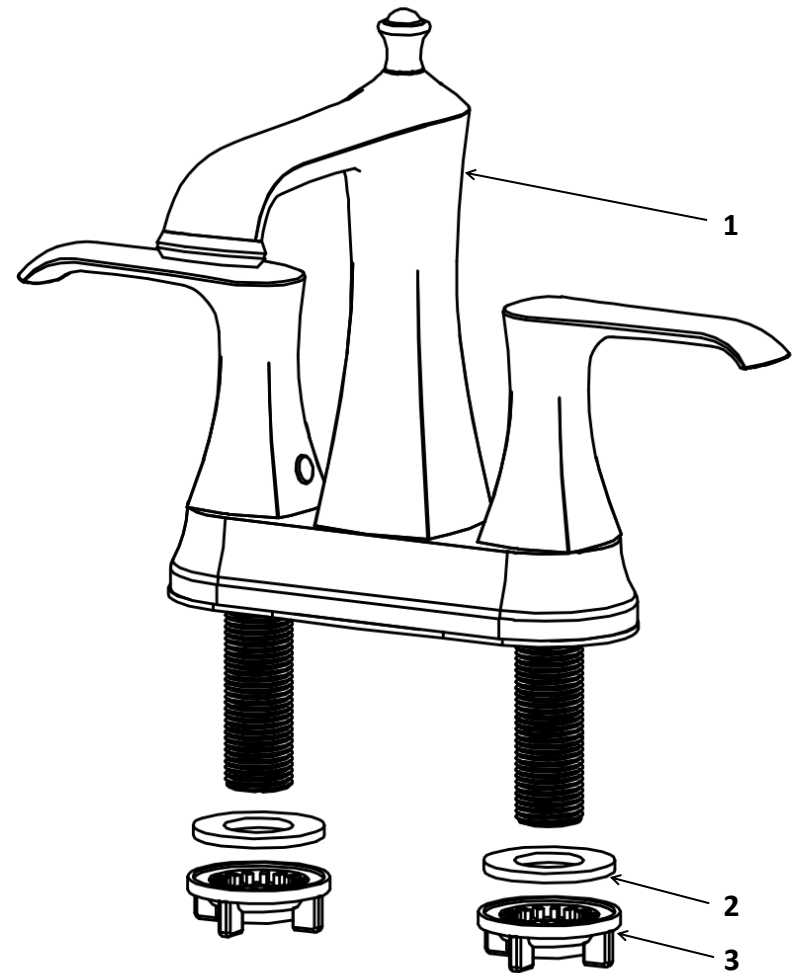

INSTALLATION GUIDE

COMPONENT LIST	QTY
1 - Faucet Body	1
2 - Rubber Washer	2
3 - Mounting Hardware	2

Woodburn

Models: KBF416C
KBF416MB
KBF416ORB
KBF416SS

2

3

4

5

6

7

- 1 - Cover
- 2 - Screw
- 3 - Faucet Body
- 4 - Gasket
- 5 - Aerator
- 6 - Aerator Cover
- 7 - Color Button
- 8 - Screw
- 9 - Handle
- 10 - O-Ring
- 11 - Nut
- 12 - Body Base
- 13 - Gasket
- 14 - Screw
- 15 - O-Ring
- 16 - Cartridge
- 17 - Cartridge Base
- 18 - Base Plate
- 19 - Washer
- 20 - Mounting Hardware
- 21 - Cartridge
- 22 - Water Lines