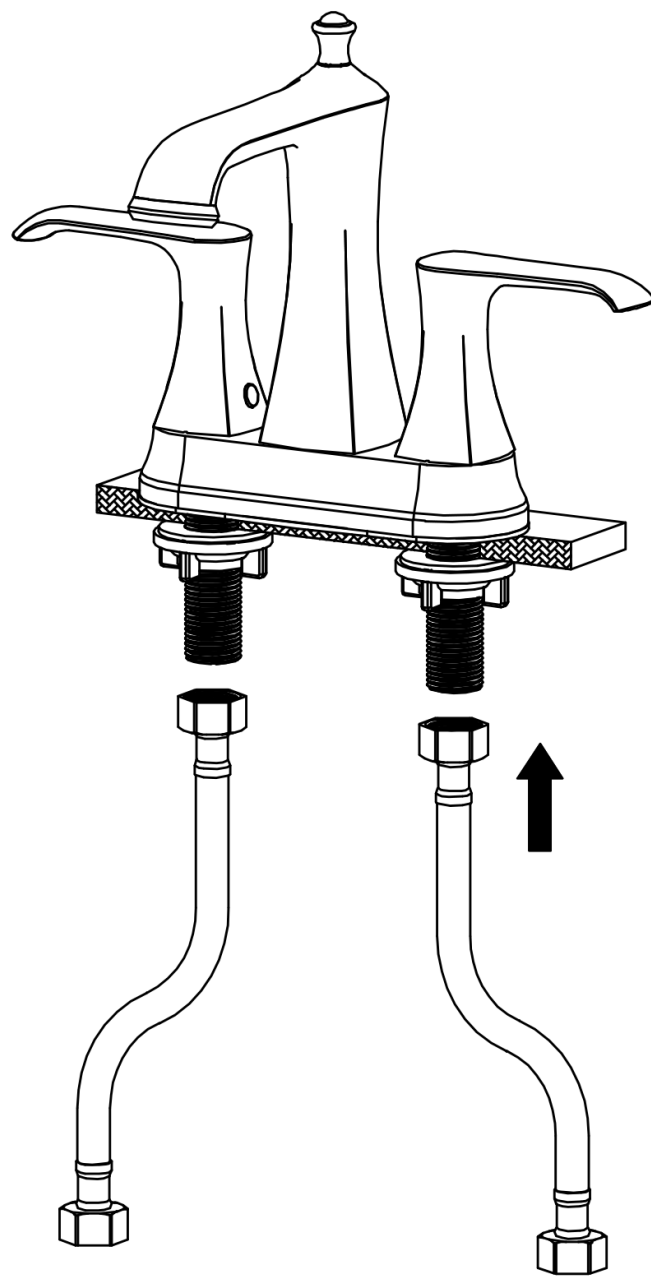

INSTALLATION GUIDE

COMPONENT LIST	QTY
1 - Faucet Body	1
2 - Rubber Washer	2
3 - Mounting Hardware	2

Woodburn

Models: KBF416C
KBF416MB
KBF416ORB
KBF416SS

2

3

4

5

6

7

- 1 - Cover
- 2 - Screw
- 3 - Faucet Body
- 4 - Gasket
- 5 - Aerator
- 6 - Aerator Cover
- 7 - Color Button
- 8 - Screw
- 9 - Handle
- 10 - O-Ring
- 11 - Nut
- 12 - Body Base
- 13 - Gasket
- 14 - Screw
- 15 - O-Ring
- 16 - Cartridge
- 17 - Cartridge Base
- 18 - Base Plate
- 19 - Washer
- 20 - Mounting Hardware
- 21 - Cartridge
- 22 - Water Lines