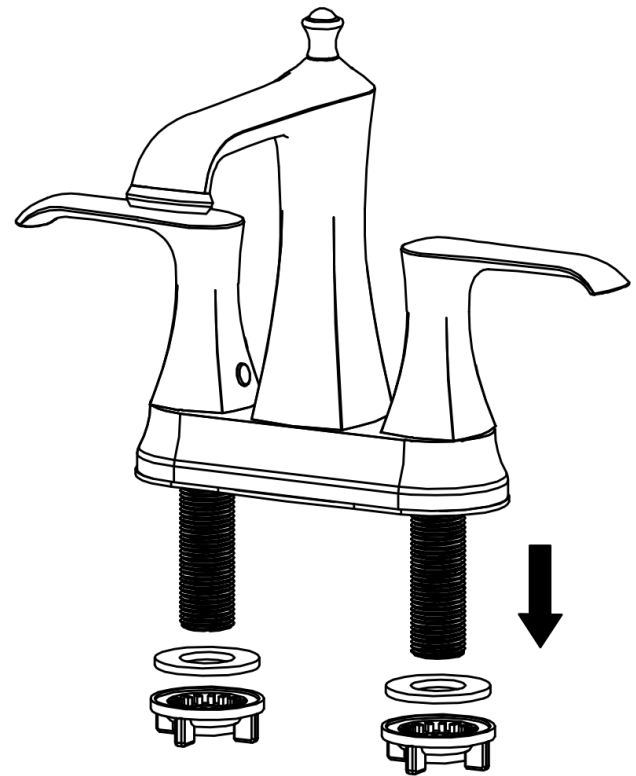

INSTALLATION GUIDE

COMPONENT LIST	QTY
1 - Faucet Body	1
2 - Rubber Washer	2
3 - Mounting Hardware	2

Woodburn

Models: KBF416C
KBF416MB
KBF416ORB
KBF416SS

2

3

4

5

6

7

- 1 - Cover
- 2 - Screw
- 3 - Faucet Body
- 4 - Gasket
- 5 - Aerator
- 6 - Aerator Cover
- 7 - Color Button
- 8 - Screw
- 9 - Handle
- 10 - O-Ring
- 11 - Nut
- 12 - Body Base
- 13 - Gasket
- 14 - Screw
- 15 - O-Ring
- 16 - Cartridge
- 17 - Cartridge Base
- 18 - Base Plate
- 19 - Washer
- 20 - Mounting Hardware
- 21 - Cartridge
- 22 - Water Lines