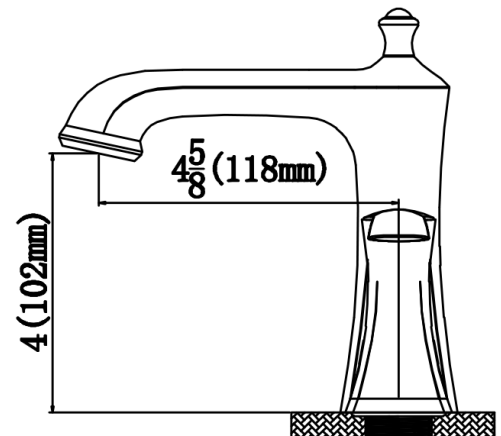

KBF414SS

| | |
|-------------------------------|---|
| Series: | Bathroom Faucet Collection |
| Material: | Lead-free brass |
| Installation Type: | Three hole deck mount |
| Configuration / Style: | Dual lever |
| Finish: | Durable PVD |
| Overall Height: | 6-1/4" |
| Spout Reach: | 4-5/8" |
| Spout Height: | 4" |
| Accessories Included: | Pop-up drain |
| Finishes Available: | Stainless steel, chrome, matte black, oil-rubbed bronze |

KBF414C

KBF414MB

KBF414ORB

8 1/16 (204mm)

PROJECT INFORMATION

PROJECT: _____

CONTACT: _____

DATE: _____

NOTES: _____

APPROVAL:

We reserve the right to update product specifications without notice. Please visit karran.com for the most current specification sheets. All dimensions are accurate to 1/4". REV 05-2022