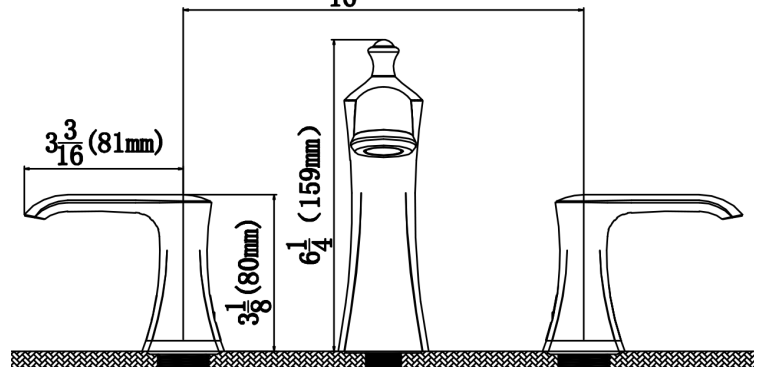

Karran bathroom faucets are designed to look beautiful and function flawlessly. Made using the highest quality, long-lasting components, each faucet will provide years of trouble-free use. This faucet is simple to install with its three hole mounting design, and comes in a variety of elegant, durable finishes that will complement your bathroom décor. Dual lever flow and temperature control makes it very simple to operate. Consider one of these faucets the perfect choice for any residential or commercial bathroom project.

Series:	Bathroom Faucet Collection
Material:	Lead-free brass
Installation Type:	Three hole deck mount
Configuration / Style:	Dual lever
Finish:	Durable PVD
Overall Height:	6-1/4"
Spout Reach:	4-5/8"
Spout Height:	4"
Accessories Included:	Pop-up drain
Finishes Available:	Stainless steel, chrome, matte black, oil-rubbed bronze

PROJECT INFORMATION

PROJECT: _____

CONTACT: _____

DATE: _____

NOTES: _____

_____

_____

APPROVAL:

We reserve the right to update product specifications without notice. Please visit karran.com for the most current specification sheets. All dimensions are accurate to 1/4". REV 05-2022