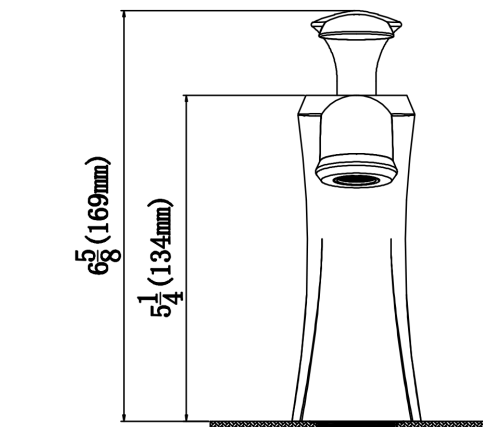

Karran bathroom faucets are designed to look beautiful and function flawlessly. Made using the highest quality, long-lasting components, each faucet will provide years of trouble-free use. This faucet is simple to install with its single hole mounting design, and comes in a variety of elegant, durable finishes that will complement your bathroom décor. Single lever flow and temperature control makes it very simple to operate. Consider one of these faucets the perfect choice for any residential or commercial bathroom project.

Series:	Bathroom Faucet Collection
Material:	Lead-free brass
Installation Type:	Single hole deck mount
Configuration / Style:	Single lever
Finish:	Durable PVD
Overall Height:	6-5/8"
Spout Reach:	4-5/8"
Spout Height:	3-7/8"
Accessories Included:	Pop-up drain
Finishes Available:	Stainless steel, chrome, matte black, oil-rubbed bronze

PROJECT INFORMATION

PROJECT: _____

CONTACT: _____

DATE: _____

NOTES: _____

_____

_____

APPROVAL:

We reserve the right to update product specifications without notice. Please visit karran.com for the most current specification sheets. All dimensions are accurate to 1/4". REV 05-2022