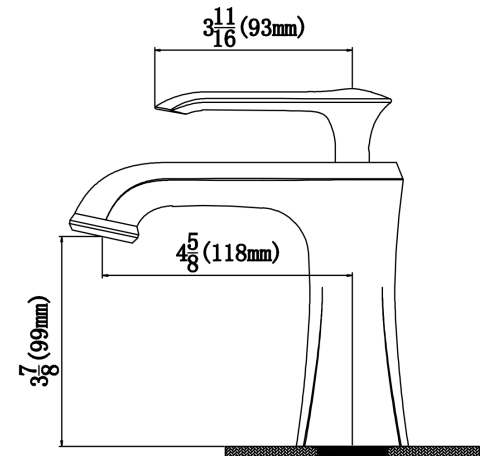

Karran bathroom faucets are designed to look beautiful and function flawlessly. Made using the highest quality, long-lasting components, each faucet will provide years of trouble-free use. This faucet is simple to install with its single hole mounting design, and comes in a variety of elegant, durable finishes that will complement your bathroom décor. Single lever flow and temperature control makes it very simple to operate. Consider one of these faucets the perfect choice for any residential or commercial bathroom project.

Series:	Bathroom Faucet Collection
Material:	Lead-free brass
Installation Type:	Single hole deck mount
Configuration / Style:	Single lever
Finish:	Durable PVD
Overall Height:	6-5/8"
Spout Reach:	4-5/8"
Spout Height:	3-7/8"
Accessories Included:	Pop-up drain
Finishes Available:	Stainless steel, chrome, matte black, oil-rubbed bronze

PROJECT INFORMATION

PROJECT: _____

CONTACT: _____

DATE: _____

NOTES: _____

_____

_____

APPROVAL:

We reserve the right to update product specifications without notice. Please visit karran.com for the most current specification sheets. All dimensions are accurate to 1/4". REV 05-2022