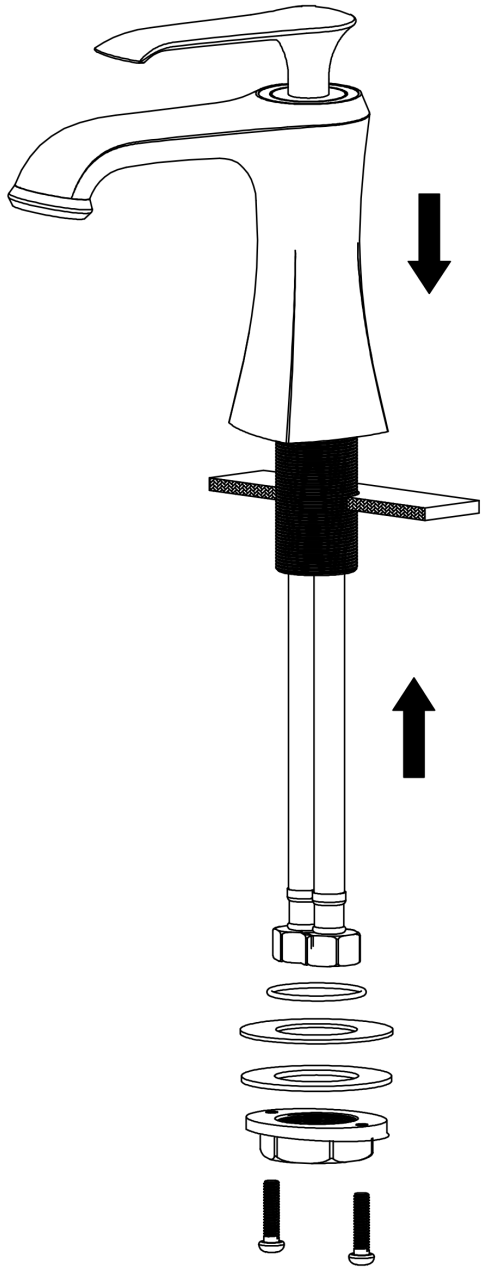

INSTALLATION GUIDE

Woodburn

- Models:** KBF410C
KBF410MB
KBF410ORB
KBF410SS

COMPONENT LIST	QTY
1 - Faucet Body	1
2 - O-Ring	1
3 - Rubber Washer	1
4 - Metal Washer	1
5 - Mounting Hardware	1
6 - Screw	2

2

3

4

5

6

7

- 1 - Handle
- 2 - Screw
- 3 - Cover
- 4 - Cover
- 5 - Nut
- 6 - Cartridge
- 7 - Faucet Body
- 8 - Gasket
- 9 - Aerator
- 10 - Aerator cover
- 11 - O-ring
- 12 - Cartridge Base
- 13 - Screw
- 14 - Base
- 15 - O-Ring
- 16 - Rubber Washer
- 17 - Metal Washer
- 18 - Mounting Hardware
- 19 - Screw
- 20 - Water Lines