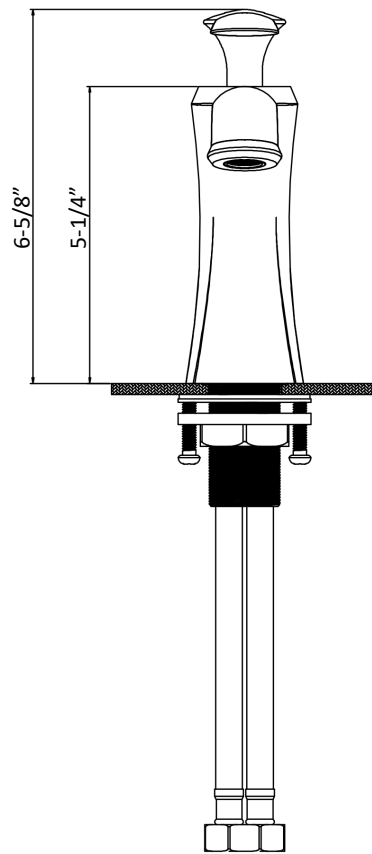

INSTALLATION GUIDE

Woodburn

- Models:** KBF410C
KBF410MB
KBF410ORB
KBF410SS

COMPONENT LIST	QTY
1 - Faucet Body	1
2 - O-Ring	1
3 - Rubber Washer	1
4 - Metal Washer	1
5 - Mounting Hardware	1
6 - Screw	2

2

3

4

5

6

7

- 1 - Handle
- 2 - Screw
- 3 - Cover
- 4 - Cover
- 5 - Nut
- 6 - Cartridge
- 7 - Faucet Body
- 8 - Gasket
- 9 - Aerator
- 10 - Aerator cover
- 11 - O-ring
- 12 - Cartridge Base
- 13 - Screw
- 14 - Base
- 15 - O-Ring
- 16 - Rubber Washer
- 17 - Metal Washer
- 18 - Mounting Hardware
- 19 - Screw
- 20 - Water Lines