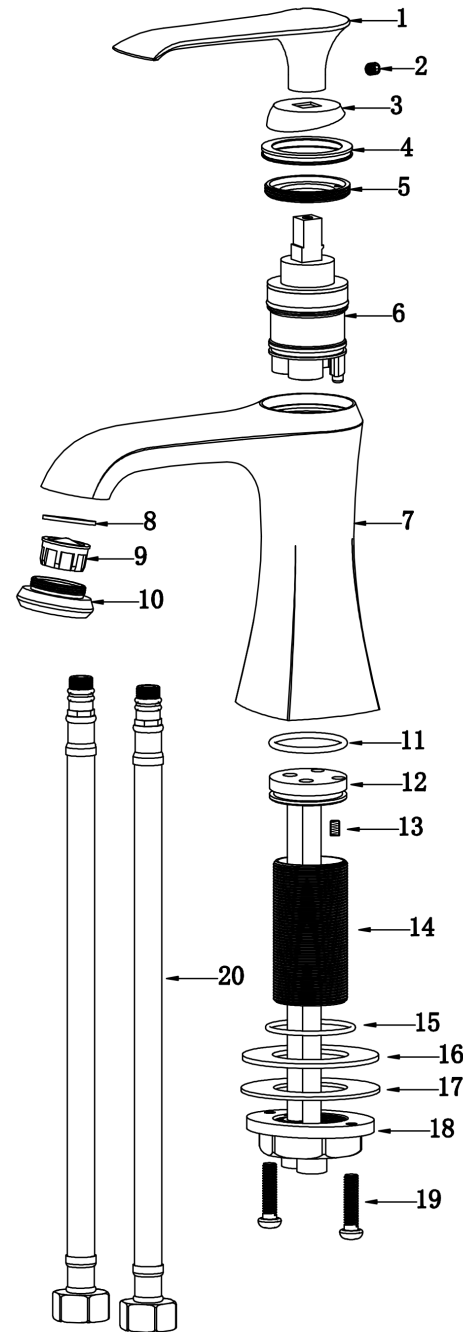

INSTALLATION GUIDE

Woodburn

- Models:** KBF410C
KBF410MB
KBF410ORB
KBF410SS

COMPONENT LIST	QTY
1 - Faucet Body	1
2 - O-Ring	1
3 - Rubber Washer	1
4 - Metal Washer	1
5 - Mounting Hardware	1
6 - Screw	2

2

3

4

5

6

7

- 1 - Handle
- 2 - Screw
- 3 - Cover
- 4 - Cover
- 5 - Nut
- 6 - Cartridge
- 7 - Faucet Body
- 8 - Gasket
- 9 - Aerator
- 10 - Aerator cover
- 11 - O-ring
- 12 - Cartridge Base
- 13 - Screw
- 14 - Base
- 15 - O-Ring
- 16 - Rubber Washer
- 17 - Metal Washer
- 18 - Mounting Hardware
- 19 - Screw
- 20 - Water Lines