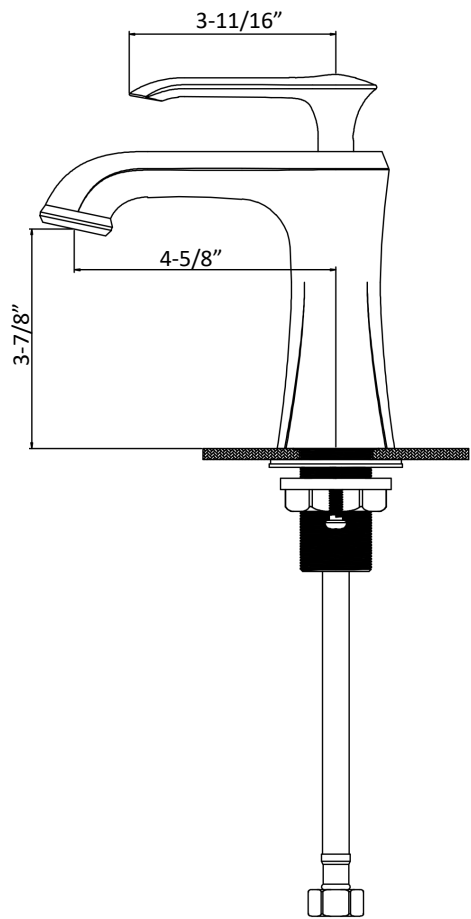

INSTALLATION GUIDE

Woodburn

- Models:** KBF410C
KBF410MB
KBF410ORB
KBF410SS

COMPONENT LIST	QTY
1 - Faucet Body	1
2 - O-Ring	1
3 - Rubber Washer	1
4 - Metal Washer	1
5 - Mounting Hardware	1
6 - Screw	2

2

3

4

5

6

7

- 1 - Handle
- 2 - Screw
- 3 - Cover
- 4 - Cover
- 5 - Nut
- 6 - Cartridge
- 7 - Faucet Body
- 8 - Gasket
- 9 - Aerator
- 10 - Aerator cover
- 11 - O-ring
- 12 - Cartridge Base
- 13 - Screw
- 14 - Base
- 15 - O-Ring
- 16 - Rubber Washer
- 17 - Metal Washer
- 18 - Mounting Hardware
- 19 - Screw
- 20 - Water Lines