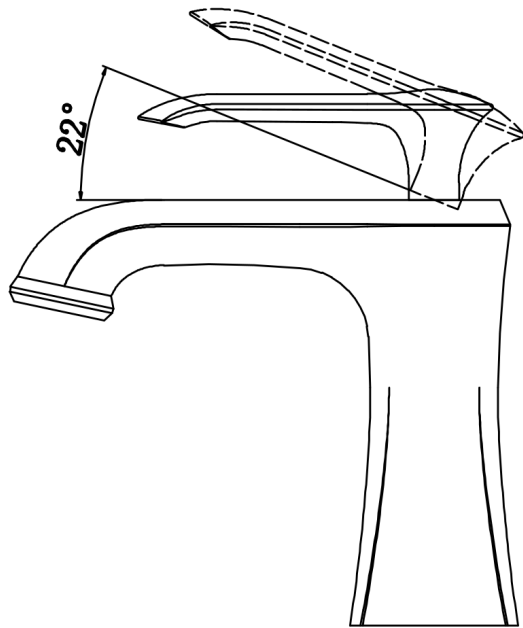

INSTALLATION GUIDE

Woodburn

- Models:** KBF410C
KBF410MB
KBF410ORB
KBF410SS

COMPONENT LIST	QTY
1 - Faucet Body	1
2 - O-Ring	1
3 - Rubber Washer	1
4 - Metal Washer	1
5 - Mounting Hardware	1
6 - Screw	2

2

3

4

5

6

7

- 1 - Handle
- 2 - Screw
- 3 - Cover
- 4 - Cover
- 5 - Nut
- 6 - Cartridge
- 7 - Faucet Body
- 8 - Gasket
- 9 - Aerator
- 10 - Aerator cover
- 11 - O-ring
- 12 - Cartridge Base
- 13 - Screw
- 14 - Base
- 15 - O-Ring
- 16 - Rubber Washer
- 17 - Metal Washer
- 18 - Mounting Hardware
- 19 - Screw
- 20 - Water Lines