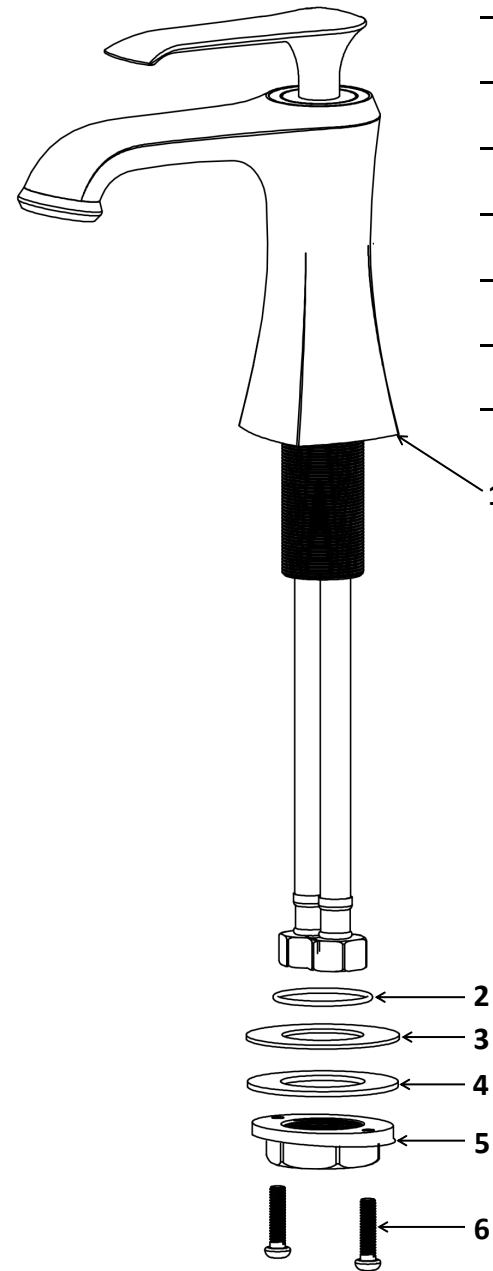

INSTALLATION GUIDE

Woodburn

- Models:** KBF410C
KBF410MB
KBF410ORB
KBF410SS

COMPONENT LIST	QTY
1 - Faucet Body	1
2 - O-Ring	1
3 - Rubber Washer	1
4 - Metal Washer	1
5 - Mounting Hardware	1
6 - Screw	2

2

3

4

5

6

7

- 1 - Handle
- 2 - Screw
- 3 - Cover
- 4 - Cover
- 5 - Nut
- 6 - Cartridge
- 7 - Faucet Body
- 8 - Gasket
- 9 - Aerator
- 10 - Aerator cover
- 11 - O-ring
- 12 - Cartridge Base
- 13 - Screw
- 14 - Base
- 15 - O-Ring
- 16 - Rubber Washer
- 17 - Metal Washer
- 18 - Mounting Hardware
- 19 - Screw
- 20 - Water Lines