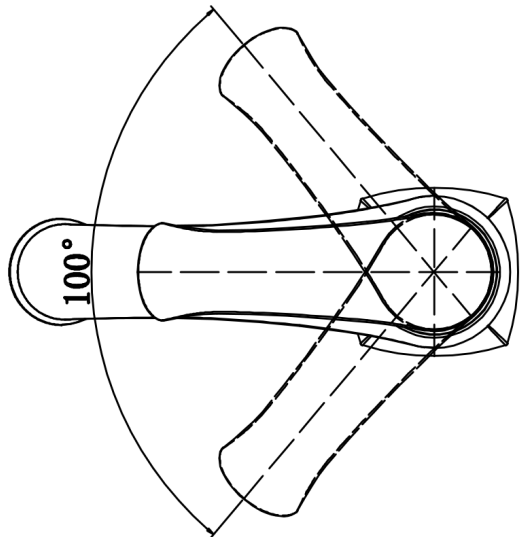

INSTALLATION GUIDE

Woodburn

- Models:** KBF410C
KBF410MB
KBF410ORB
KBF410SS

COMPONENT LIST	QTY
1 - Faucet Body	1
2 - O-Ring	1
3 - Rubber Washer	1
4 - Metal Washer	1
5 - Mounting Hardware	1
6 - Screw	2

2

3

4

5

6

7

- 1 - Handle
- 2 - Screw
- 3 - Cover
- 4 - Cover
- 5 - Nut
- 6 - Cartridge
- 7 - Faucet Body
- 8 - Gasket
- 9 - Aerator
- 10 - Aerator cover
- 11 - O-ring
- 12 - Cartridge Base
- 13 - Screw
- 14 - Base
- 15 - O-Ring
- 16 - Rubber Washer
- 17 - Metal Washer
- 18 - Mounting Hardware
- 19 - Screw
- 20 - Water Lines