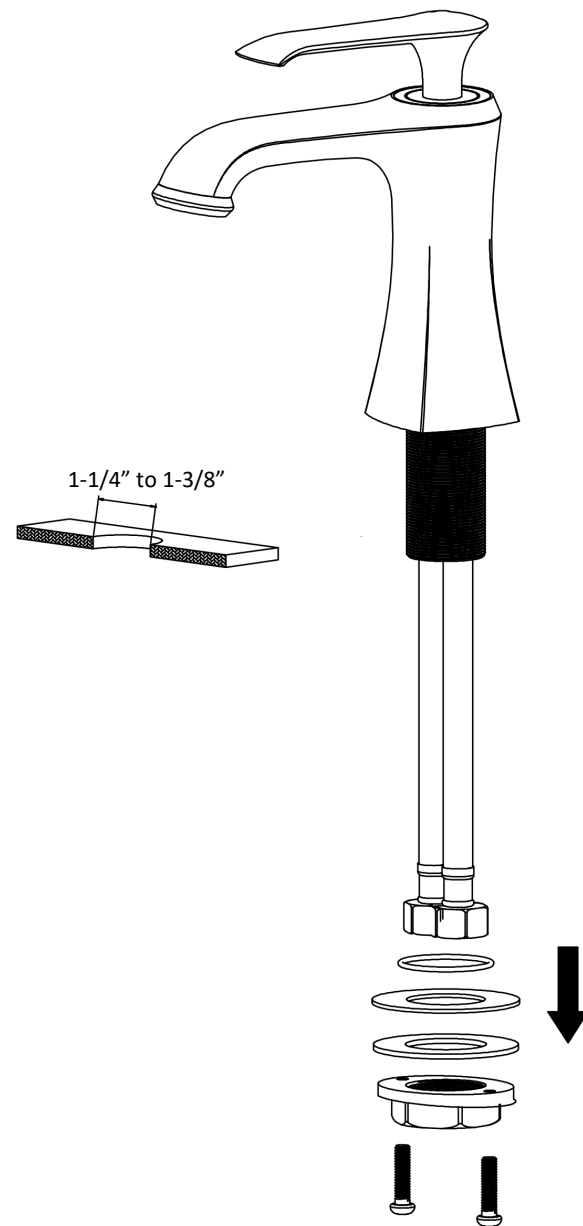

INSTALLATION GUIDE

Woodburn

- Models:** KBF410C
KBF410MB
KBF410ORB
KBF410SS

COMPONENT LIST	QTY
1 - Faucet Body	1
2 - O-Ring	1
3 - Rubber Washer	1
4 - Metal Washer	1
5 - Mounting Hardware	1
6 - Screw	2

2

3

4

5

6

7

- 1 - Handle
- 2 - Screw
- 3 - Cover
- 4 - Cover
- 5 - Nut
- 6 - Cartridge
- 7 - Faucet Body
- 8 - Gasket
- 9 - Aerator
- 10 - Aerator cover
- 11 - O-ring
- 12 - Cartridge Base
- 13 - Screw
- 14 - Base
- 15 - O-Ring
- 16 - Rubber Washer
- 17 - Metal Washer
- 18 - Mounting Hardware
- 19 - Screw
- 20 - Water Lines