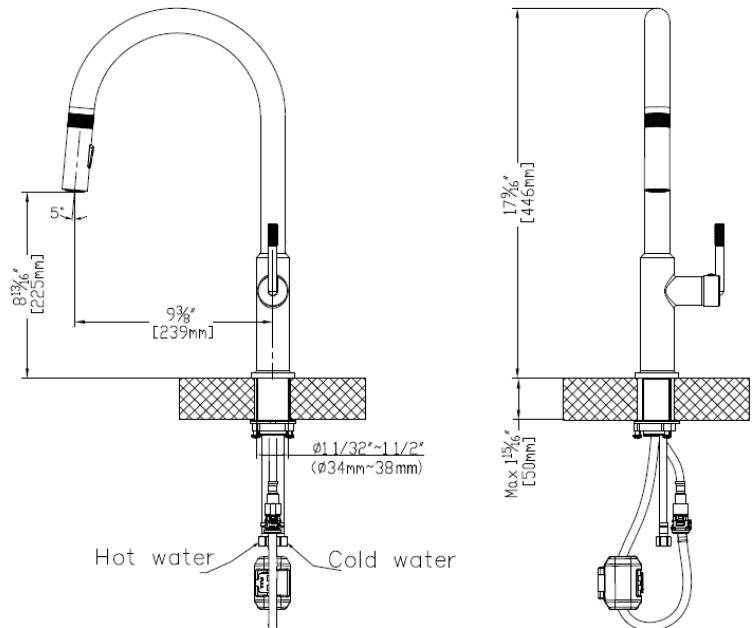

PROJECT INFORMATION

PROJECT: _____

CONTACT: _____

DATE: _____

NOTES: _____

_____

_____

APPROVAL: _____

OPTIONAL ACCESSORIES

- **SD25MB, SD35MB** [Matte black soap dispenser]
- **SD25SS, SD35SS** [Stainless steel soap dispenser]

We reserve the right to update product specifications without notice. Please visit karran.com for the most current specification sheets. All dimensions are accurate to 1/4". REV 05-2022