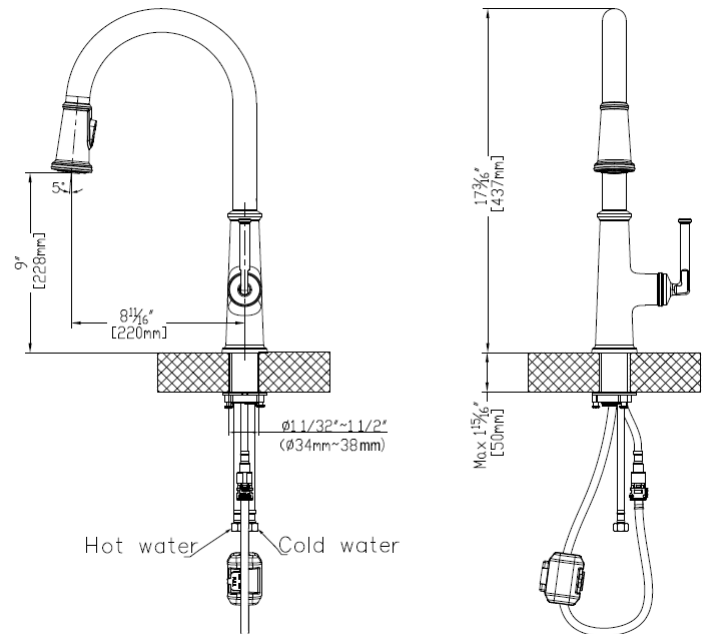

PROJECT INFORMATION

PROJECT: _____

CONTACT: _____

DATE: _____

NOTES: _____

_____

_____

APPROVAL:

OPTIONAL ACCESSORIES

- **SD25MB, SD35MB** [Matte black soap dispenser]
- **SD25SS, SD35SS** [Stainless steel soap dispenser]

We reserve the right to update product specifications without notice. Please visit karran.com for the most current specification sheets. All dimensions are accurate to 1/4". REV 05-2022