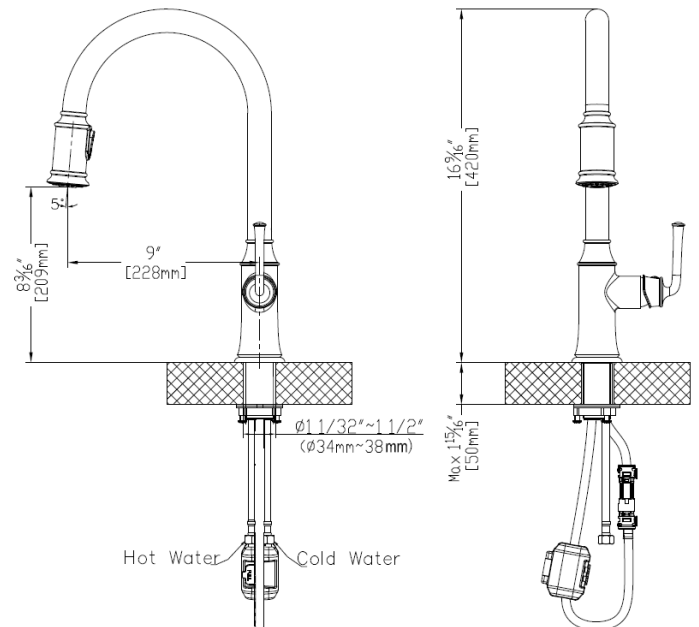

PROJECT INFORMATION

PROJECT: _____

CONTACT: _____

DATE: _____

NOTES: _____

_____

_____

APPROVAL:

OPTIONAL ACCESSORIES

- SD25MB, SD35MB [Matte black soap dispenser]
- SD25SS, SD35SS [Stainless steel soap dispenser]

We reserve the right to update product specifications without notice. Please visit karran.com for the most current specification sheets. All dimensions are accurate to 1/4". REV 05-2022