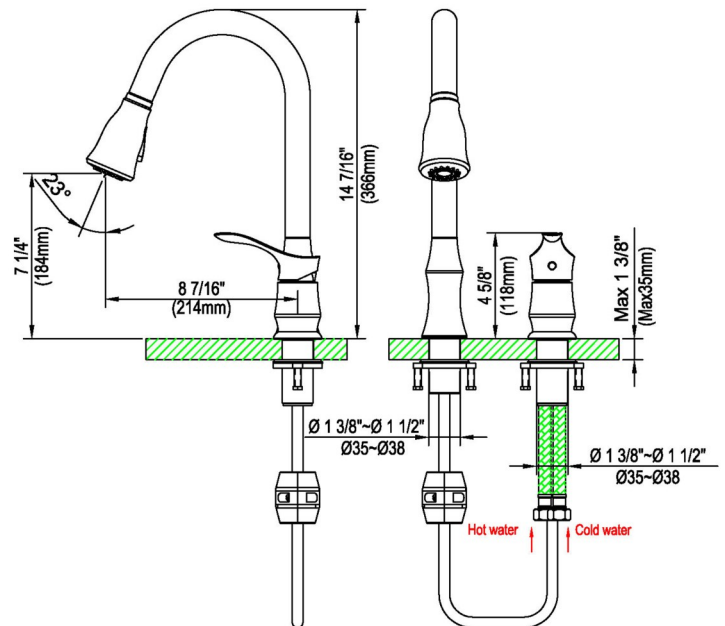

PROJECT INFORMATION

PROJECT: _____

CONTACT: _____

DATE: _____

NOTES: _____

_____

_____

APPROVAL:

OPTIONAL ACCESSORIES

- **SD25C, SD35C** [Chrome soap dispenser]
- **SD25MB, SD35MB** [Matte black soap dispenser]
- **SD25SS, SD35SS** [Stainless steel soap dispenser]

We reserve the right to update product specifications without notice. Please visit karran.com for the most current specification sheets. All dimensions are accurate to 1/4". REV 05-2022