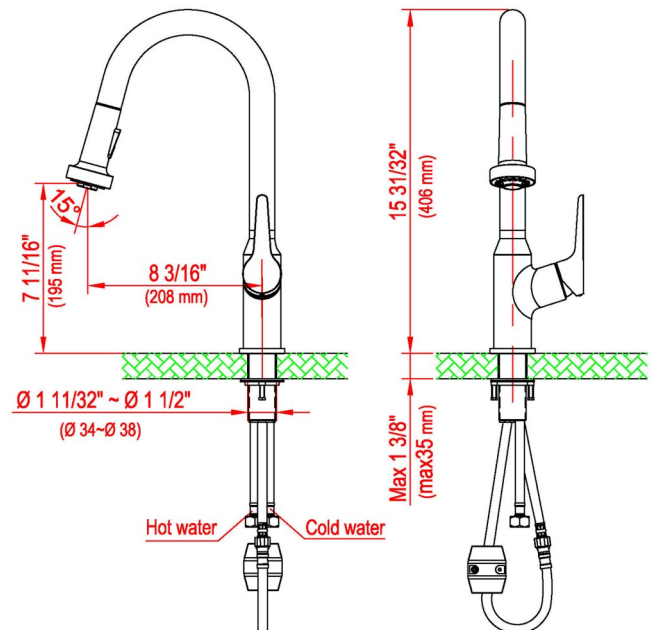

PROJECT INFORMATION

PROJECT: _____

CONTACT: _____

DATE: _____

NOTES: _____

_____

_____

APPROVAL:

OPTIONAL ACCESSORIES

- **SD25C, SD35C** [Chrome soap dispenser]
- **SD25MB, SD35MB** [Matte black soap dispenser]
- **SD25SS, SD35SS** [Stainless steel soap dispenser]

We reserve the right to update product specifications without notice. Please visit karran.com for the most current specification sheets. All dimensions are accurate to 1/4". REV 05-2022