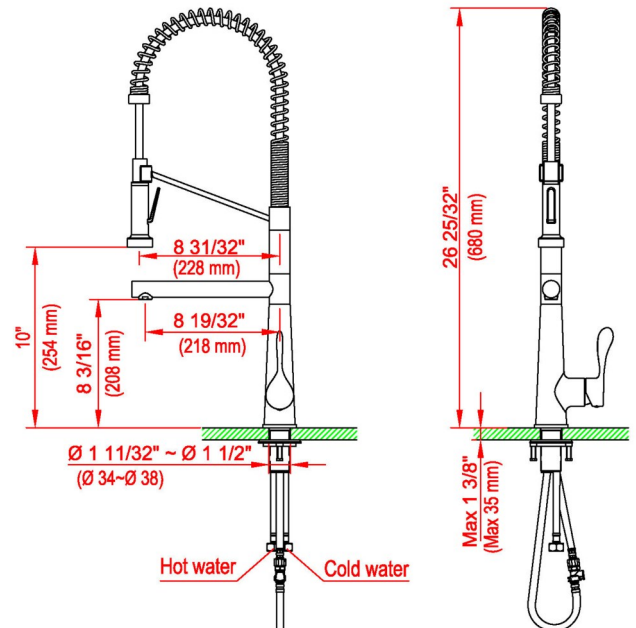

PROJECT INFORMATION

PROJECT: _____

CONTACT: _____

DATE: _____

NOTES: _____

_____

_____

APPROVAL:

OPTIONAL ACCESSORIES

- **SD25C, SD35C** [Chrome soap dispenser]
- **SD25MB, SD35MB** [Matte black soap dispenser]
- **SD25SS, SD35SS** [Stainless steel soap dispenser]

We reserve the right to update product specifications without notice. Please visit karran.com for the most current specification sheets. All dimensions are accurate to 1/4". REV 05-2022