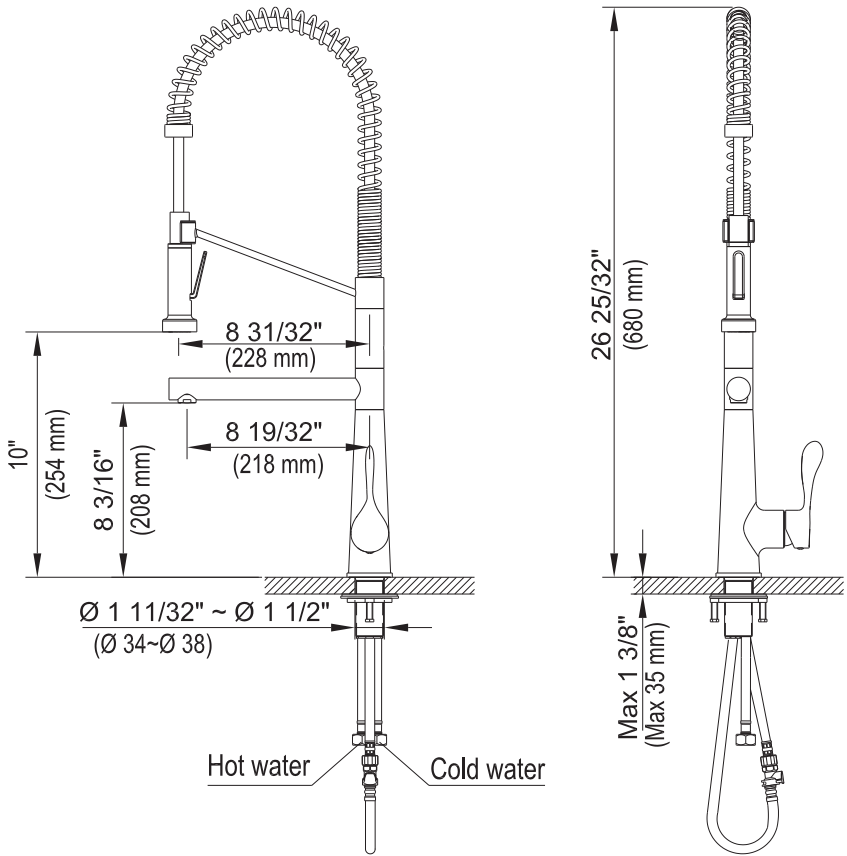

## Tumba

**Models:** KKF230C  
KKF230MB

KKF230SS

The Component List	Qty.
1. Spray Head	1
2. Main Body	1
3. Base	1
4. Rubber Washer A	1
5. Rubber Washer B	1
6. Metal Washer	1
7. Mounting Hardware	1
8. Spray Hose	1
9. Hex Wrench	1

## How to operate the handle:

- 1) Open the handle lever to turn water on.  
Push to turn off.
- 2) Turn the handle lever to the left to increase hot water flow with higher water temperature, while lower the water temperature by operating reversely.

## Spray

- 1) When first turned on, water comes from the spout.
- 2) Water can be diverted from spout to spray by pressing the spray button.

# REPLACEMENT PARTS

No.	Description	Finishes/colors	Item No.
1	Spray Head	C, SS, MB	500302153**
2	Washer		70020038930
3	Spray Hose	C, SS, MB	500401898**
4	Spring Assembly	C, SS, MB	500600409**
5	Spray Support Assembly	C, SS, MB	500200992**
6	Aerator		40060187752
7	Spout Assembly	C, SS, MB	300300384**
8	Aerator Assembly	C, SS, MB	500500413**
9	Diverter Assembly		20070026400
10	Main Body	C, SS, MB	100300516**
11	35A Cartridge		20060010900
12	Nut		40060133352
13	Cap	C, SS, MB	500101091**
14	Handle	C, SS, MB	200100409**
15	Base	C, SS, MB	500101557**
16	Rubber & Metal Washer		70020037354
17	Mounting Hardware		40060185018
18	Hot Waterline		50042063821
19	Cold Waterline		50042063826
20	Spray Hose		50040196600
21	Supply Hose		50040131800
22	Hex Wrench		50060003700