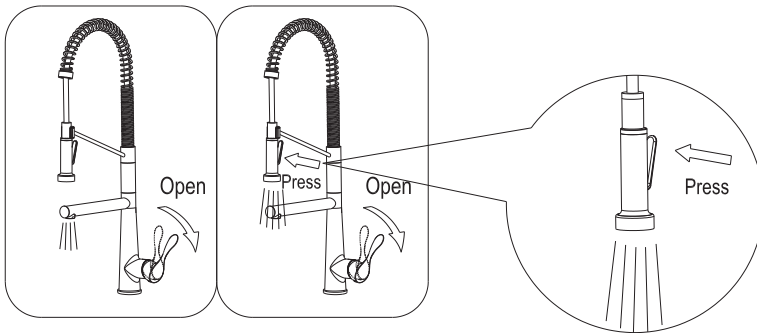

## STEP 4

4. Connect the spray hose(8) and spray head(1) to finish installation.

## STEP 5

5. Connect the waterlines to outlet tightly.  
Turn on the outlet and check for leaks.

## How to operate the handle:

- 1) Open the handle lever to turn water on.  
Push to turn off.
- 2) Turn the handle lever to the left to increase hot water flow with higher water temperature, while lower the water temperature by operating reversely.

## Spray

- 1) When first turned on, water comes from the spout.
- 2) Water can be diverted from spout to spray by pressing the spray button.