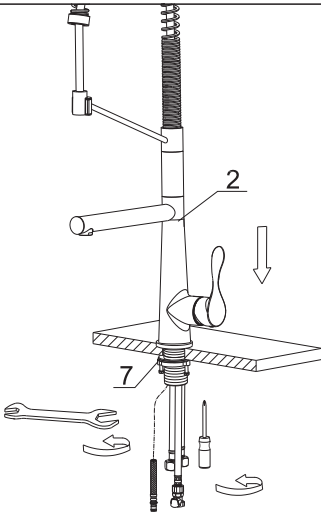

## Tumba

**Models:** KKF230C  
KKF230MB

KKF230SS

The Component List	Qty.
1. Spray Head	1
2. Main Body	1
3. Base	1
4. Rubber Washer A	1
5. Rubber Washer B	1
6. Metal Washer	1
7. Mounting Hardware	1
8. Spray Hose	1
9. Hex Wrench	1

## STEP 1

1. Remove the mounting hardware(7), metal washer(6) and rubber washer B (5) from the main body (2).

## STEP 2

2. Insert the main body into the hole with base(3) and rubber washer A(4) . Refix the rubber washer B(5), metal washer(6), mounting hardware(7) from the bottom.

## STEP 3

3. After adjusting the direction of the main body(2), tighten the mounting hardware (7) with hands and tighten the screws with a Philips screwdriver.