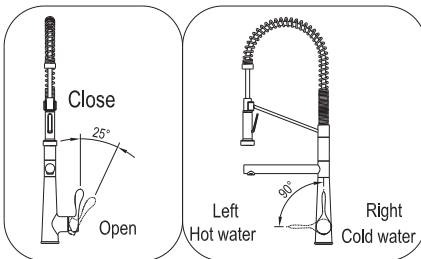

How to operate the handle:

1) Open the handle lever to turn water on.
  Push to turn off.
2) Turn the handle lever to the left to increase hot water flow with higher water temperature, while lower the water temperature by operating reversely.