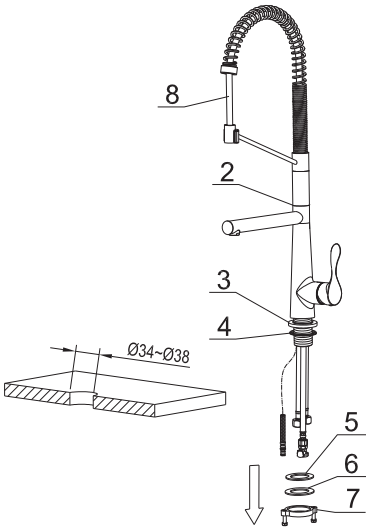

INSTALLATION GUIDE

STEP 1

1. Remove the mounting hardware(7), metal washer(6) and rubber washer B (5) from the main body (2).