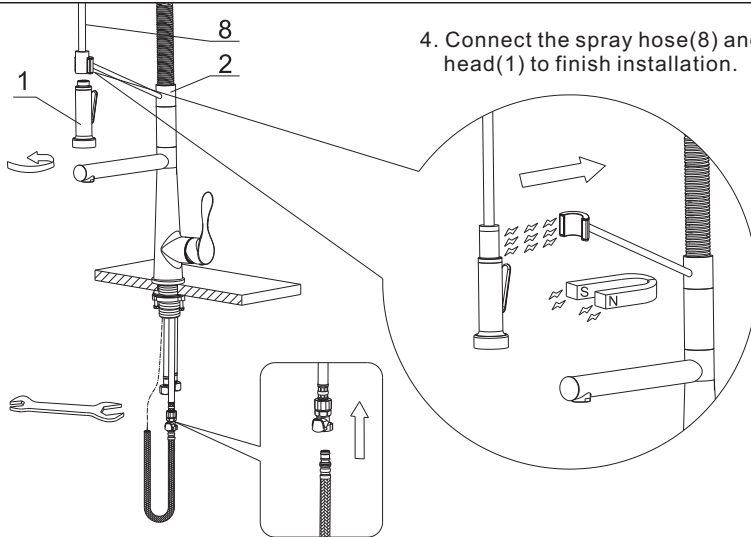

## STEP 2

2. Insert the main body into the hole with base(3) and rubber washer A(4) . Refix the rubber washer B(5), metal washer(6), mounting hardware(7) from the bottom.

## STEP 3

3. After adjusting the direction of the main body(2), tighten the mounting hardware (7) with hands and tighten the screws with a Philips screwdriver.

## STEP 4

4. Connect the spray hose(8) and spray head(1) to finish installation.