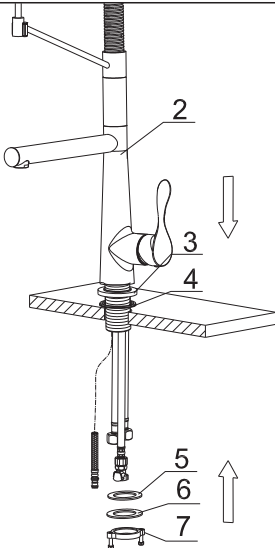

STEP 2

2. Insert the main body into the hole with base(3) and rubber washer A(4) . Refix the rubber washer B(5), metal washer(6), mounting hardware(7) from the bottom.