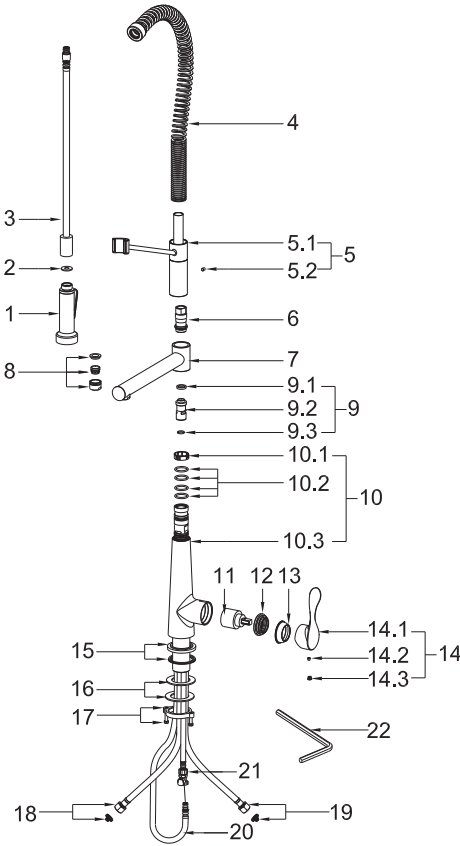

## STEP 5

5. Connect the waterlines to outlet tightly.  
Turn on the outlet and check for leaks.

## How to operate the handle:

- 1) Open the handle lever to turn water on.  
Push to turn off.
- 2) Turn the handle lever to the left to increase hot water flow with higher water temperature, while lower the water temperature by operating reversely.

## Spray

- 1) When first turned on, water comes from the spout.
- 2) Water can be diverted from spout to spray by pressing the spray button.

# REPLACEMENT PARTS

No.	Description	Finishes/colors	Item No.
1	Spray Head	C, SS, MB	500302153**
2	Washer		70020038930
3	Spray Hose	C, SS, MB	500401898**
4	Spring Assembly	C, SS, MB	500600409**
5	Spray Support Assembly	C, SS, MB	500200992**
6	Aerator		40060187752
7	Spout Assembly	C, SS, MB	300300384**
8	Aerator Assembly	C, SS, MB	500500413**
9	Diverter Assembly		20070026400
10	Main Body	C, SS, MB	100300516**
11	35A Cartridge		20060010900
12	Nut		40060133352
13	Cap	C, SS, MB	500101091**
14	Handle	C, SS, MB	200100409**
15	Base	C, SS, MB	500101557**
16	Rubber & Metal Washer		70020037354
17	Mounting Hardware		40060185018
18	Hot Waterline		50042063821
19	Cold Waterline		50042063826
20	Spray Hose		50040196600
21	Supply Hose		50040131800
22	Hex Wrench		50060003700