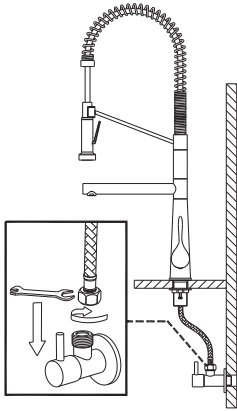

INSTALLATION GUIDE

STEP 5

5. Connect the waterlines to outlet tightly.
  Turn on the outlet and check for leaks.