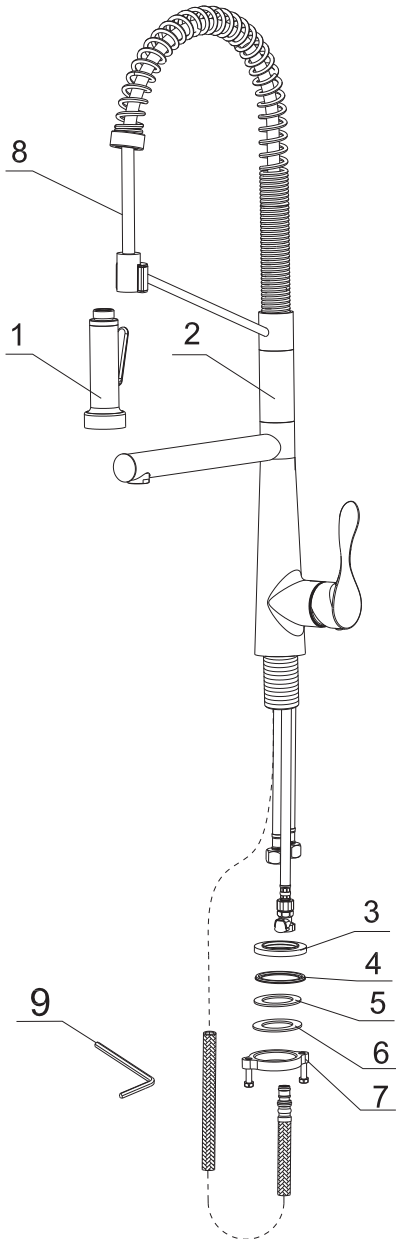

## Tumba

**Models:** KKF230C  
KKF230MB

KKF230SS

The Component List	Qty.
1. Spray Head	1
2. Main Body	1
3. Base	1
4. Rubber Washer A	1
5. Rubber Washer B	1
6. Metal Washer	1
7. Mounting Hardware	1
8. Spray Hose	1
9. Hex Wrench	1

## STEP 1

1. Remove the mounting hardware(7), metal washer(6) and rubber washer B (5) from the main body (2).

## STEP 2

2. Insert the main body into the hole with base(3) and rubber washer A(4) . Refix the rubber washer B(5), metal washer(6), mounting hardware(7) from the bottom.

# REPLACEMENT PARTS

No.	Description	Finishes/colors	Item No.
1	Spray Head	C, SS, MB	500302153**
2	Washer		70020038930
3	Spray Hose	C, SS, MB	500401898**
4	Spring Assembly	C, SS, MB	500600409**
5	Spray Support Assembly	C, SS, MB	500200992**
6	Aerator		40060187752
7	Spout Assembly	C, SS, MB	300300384**
8	Aerator Assembly	C, SS, MB	500500413**
9	Diverter Assembly		20070026400
10	Main Body	C, SS, MB	100300516**
11	35A Cartridge		20060010900
12	Nut		40060133352
13	Cap	C, SS, MB	500101091**
14	Handle	C, SS, MB	200100409**
15	Base	C, SS, MB	500101557**
16	Rubber & Metal Washer		70020037354
17	Mounting Hardware		40060185018
18	Hot Waterline		50042063821
19	Cold Waterline		50042063826
20	Spray Hose		50040196600
21	Supply Hose		50040131800
22	Hex Wrench		50060003700