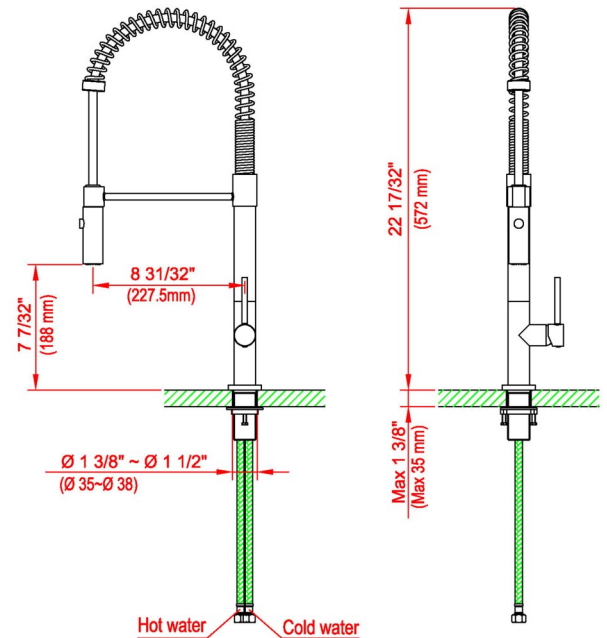

PROJECT INFORMATION

PROJECT: _____

CONTACT: _____

DATE: _____

NOTES: _____

_____

_____

APPROVAL:

OPTIONAL ACCESSORIES

- SD25C, SD35C [Chrome soap dispenser]
- SD25MB, SD35MB [Matte black soap dispenser]
- SD25SS, SD35SS [Stainless steel soap dispenser]

We reserve the right to update product specifications without notice. Please visit karran.com for the most current specification sheets. All dimensions are accurate to 1/4". REV 05-2022