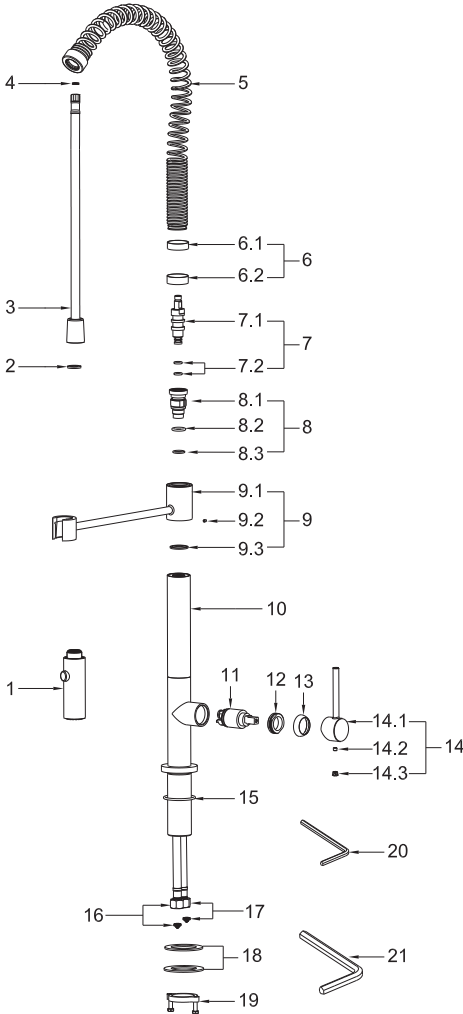

## STEP 4

4. Connect the waterlines to outlet tightly. Turn on the outlet and check for leaks.

## How to operate the handle:

---

- 1) Open the handle lever to turn water on. Push to turn off.
- 2) Turn the handle lever to the left to increase hot water flow with higher water temperature, while lower the water temperature by operating reversely.

## Spray

---

- 1) When first turned on, water comes from aerator.
- 2) Press the button, water comes from nozzles. Can alternate water flow by pressing the button.

# REPLACEMENT PARTS

No.	Description	Finishes/Colors	Item No.
1	Spray	C, SS, MB	500302239**
2	Washer		70020035830
3	Spray Hose	C, SS, MB	500401839**
4	Washer		70020045330
5	Spring Assembly	C, SS, MB	500600366**
6	Protective Sleeve		70030068300
7	Retainer		40060188352
8	Rotation Core		40060181052
9	Spray Support Assembly	C, SS, MB	500200893**
10	Main Body Assembly	C, SS, MB	100300520**
11	25H Cartridge		20060014200
12	Nut		40060177952
13	Cap	C, SS, MB	500101446**
14	Handle	C, SS, MB	200100392**
15	O-Ring B		70010023430
16	Waterline		50042063821
17	Waterline		50042063826
18	Rubber & Metal Washers		70020037354
19	Mounting Nut & Screws		40060185018
20	Hex Wrench		50060003700
21	Hex Wrench		50060031400