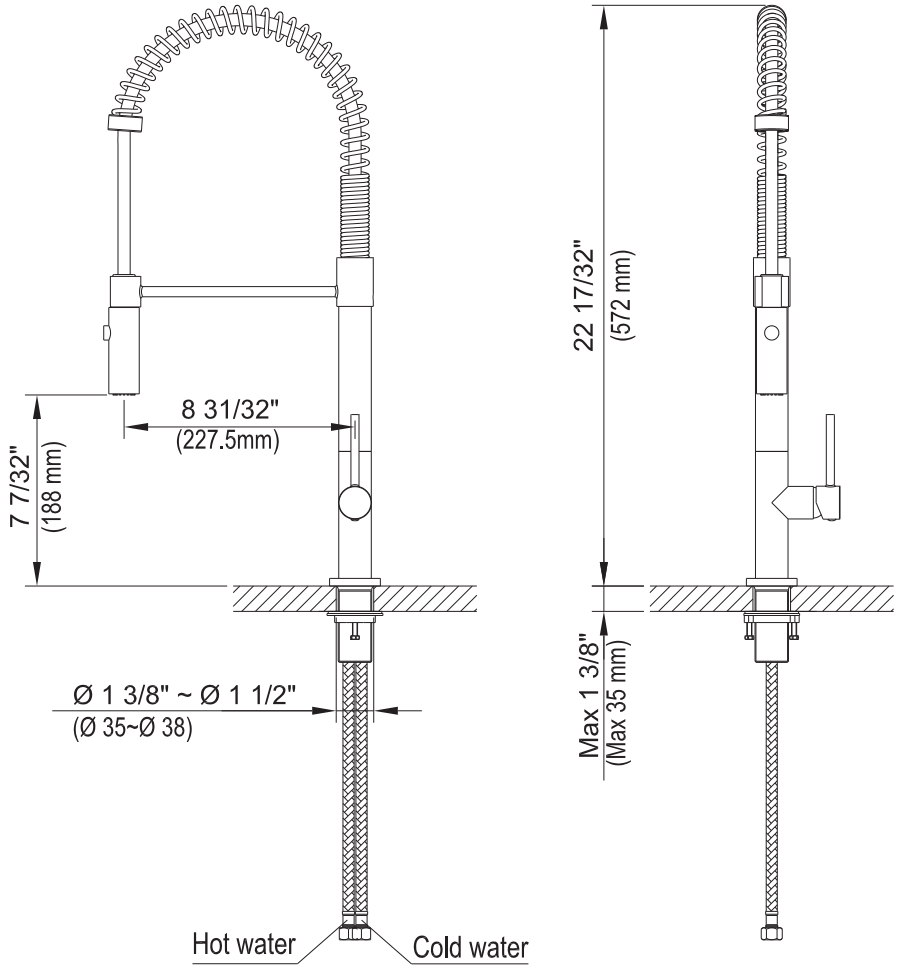

## INSTALLATION GUIDE

## **Bluffton**

**Models:** KKF220C      KKF220SS  
KKF220MB

The Component List	Qty.
1. Spray Head	1
2. Main Body	1
3. "O" Ring	1
4. Rubber Washer	1
5. Metal Washer	1
6. Mounting Hardware	1
7. Spray Hose	1
8. Hex Wrench	1

## STEP 2

2. Insert the main body into the hole with the "O" ring(3), refix the rubber washer(4), metal washer(5), mounting hardware(6) from the bottom.