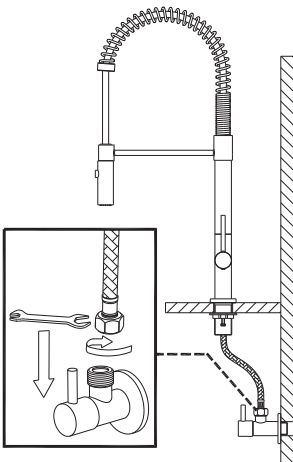

## STEP 2

2. Insert the main body into the hole with the "O" ring(3), refix the rubber washer(4), metal washer(5), mounting hardware(6) from the bottom.

## STEP 3

3. After adjusting the direction of the main body(2), tighten the mounting hardware (6) with hands and tighten the screws(7) with a Philips screwdriver.

## STEP 4

4. Connect the waterlines to outlet tightly. Turn on the outlet and check for leaks.