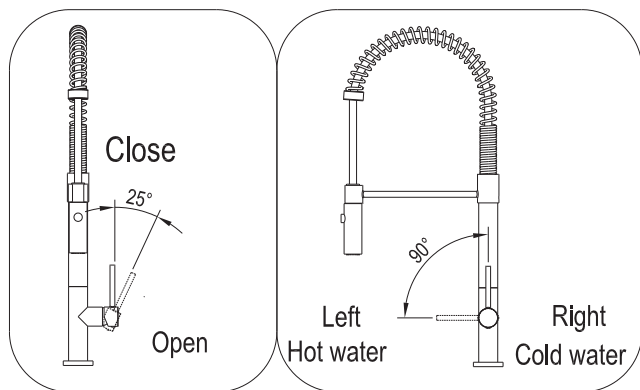

OPERATION

How to operate the handle:

---

1) Open the handle lever to turn water on. Push to turn off.
2) Turn the handle lever to the left to increase hot water flow with higher water temperature, while lower the water temperature by operating reversely.