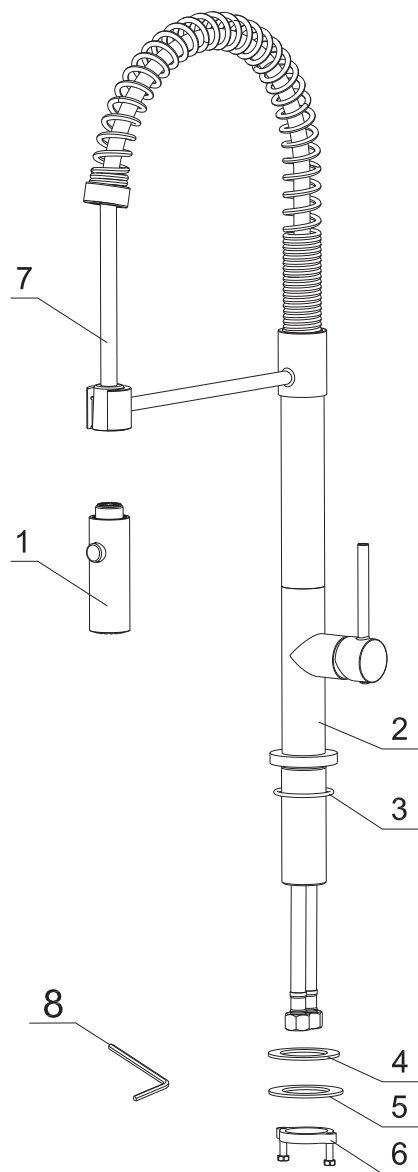

## **Bluffton**

**Models:** KKF220C      KKF220SS  
KKF220MB

The Component List	Qty.
1. Spray Head	1
2. Main Body	1
3. "O" Ring	1
4. Rubber Washer	1
5. Metal Washer	1
6. Mounting Hardware	1
7. Spray Hose	1
8. Hex Wrench	1

## STEP 2

2. Insert the main body into the hole with the "O" ring(3), refix the rubber washer(4), metal washer(5), mounting hardware(6) from the bottom.

# REPLACEMENT PARTS

No.	Description	Finishes/Colors	Item No.
1	Spray	C, SS, MB	500302239**
2	Washer		70020035830
3	Spray Hose	C, SS, MB	500401839**
4	Washer		70020045330
5	Spring Assembly	C, SS, MB	500600366**
6	Protective Sleeve		70030068300
7	Retainer		40060188352
8	Rotation Core		40060181052
9	Spray Support Assembly	C, SS, MB	500200893**
10	Main Body Assembly	C, SS, MB	100300520**
11	25H Cartridge		20060014200
12	Nut		40060177952
13	Cap	C, SS, MB	500101446**
14	Handle	C, SS, MB	200100392**
15	O-Ring B		70010023430
16	Waterline		50042063821
17	Waterline		50042063826
18	Rubber & Metal Washers		70020037354
19	Mounting Nut & Screws		40060185018
20	Hex Wrench		50060003700
21	Hex Wrench		50060031400