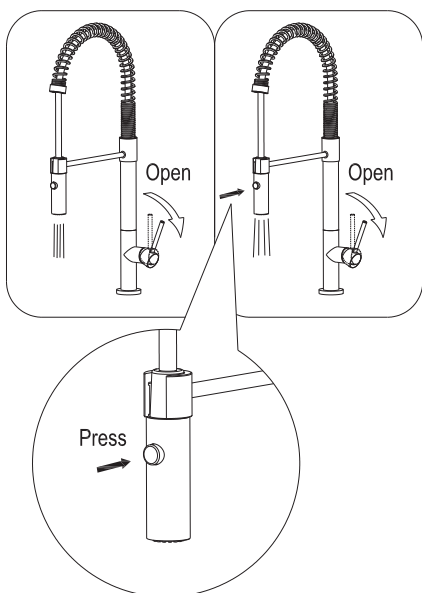

## STEP 4

4. Connect the waterlines to outlet tightly. Turn on the outlet and check for leaks.

## How to operate the handle:

---

- 1) Open the handle lever to turn water on. Push to turn off.
- 2) Turn the handle lever to the left to increase hot water flow with higher water temperature, while lower the water temperature by operating reversely.

## Spray

---

- 1) When first turned on, water comes from aerator.
- 2) Press the button, water comes from nozzles. Can alternate water flow by pressing the button.