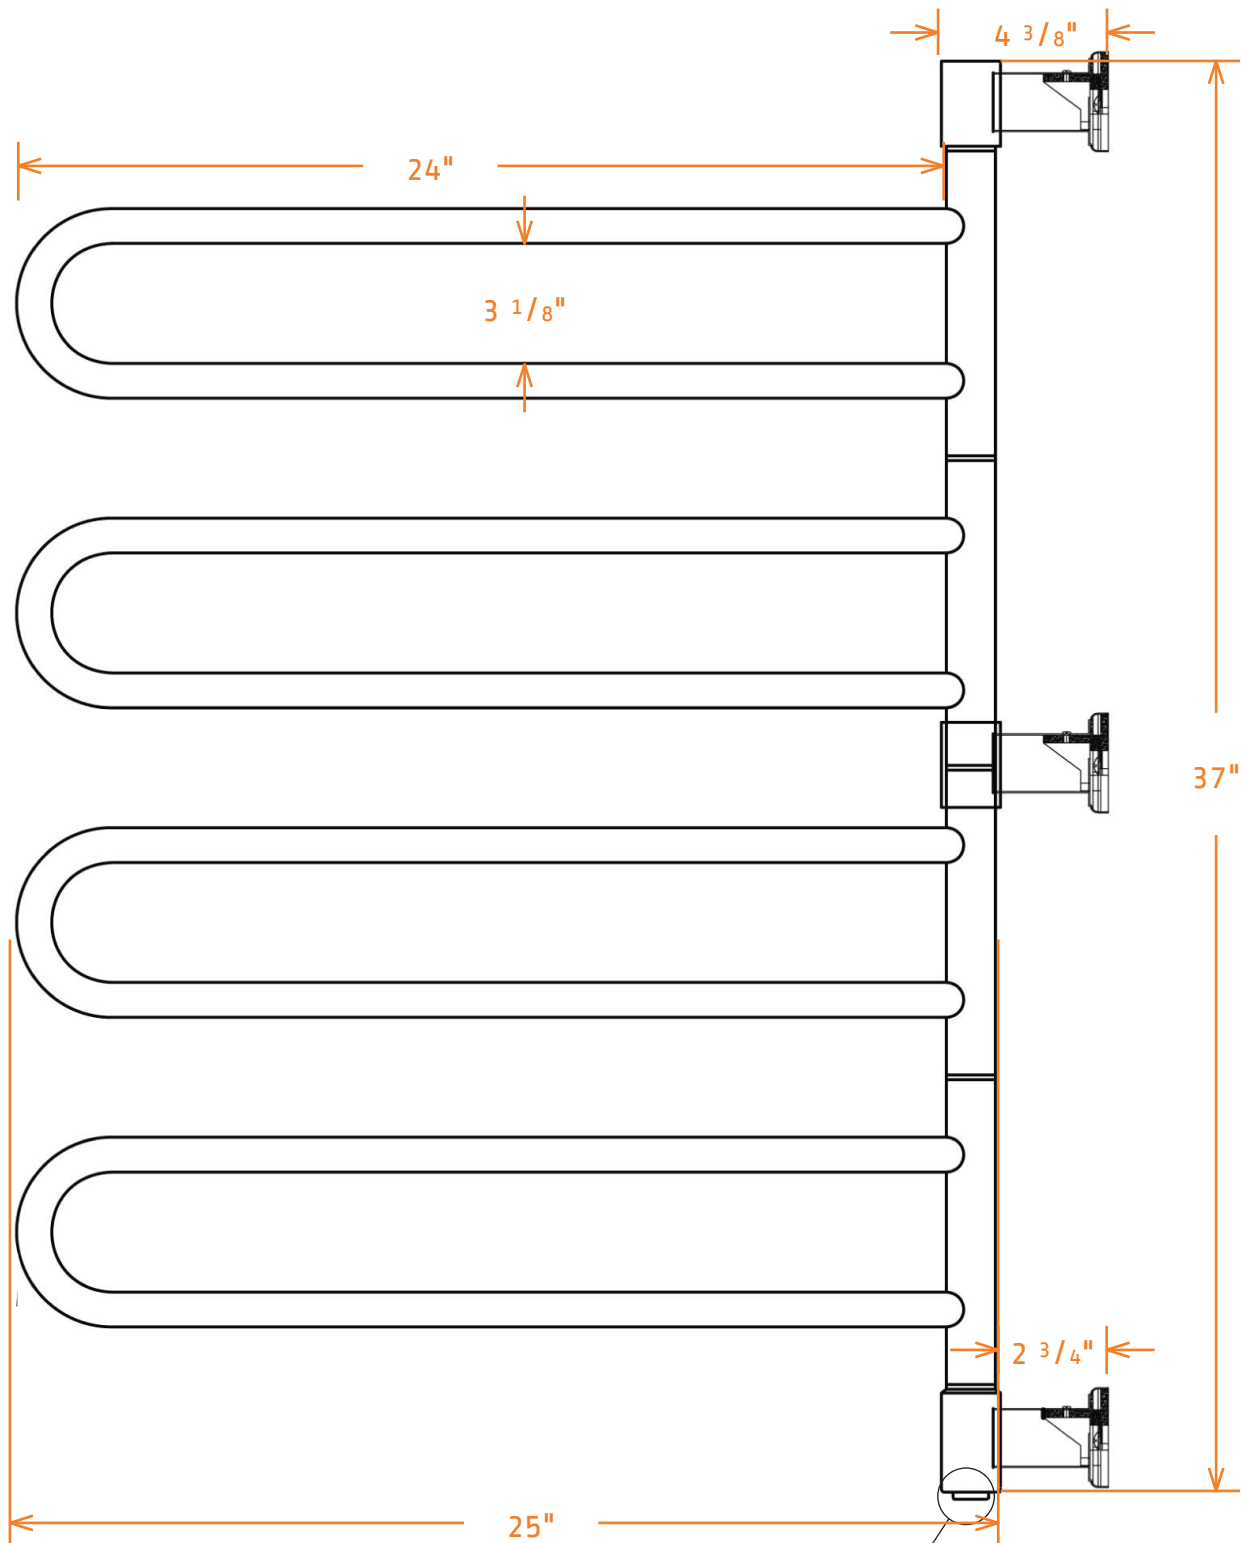

SWIVEL JILL B004
MODEL: J-B004
TECHNICAL DRAWING

J-B004P
POLISHED

J-B004B
BRUSHED

ON/OFF
SWITCH