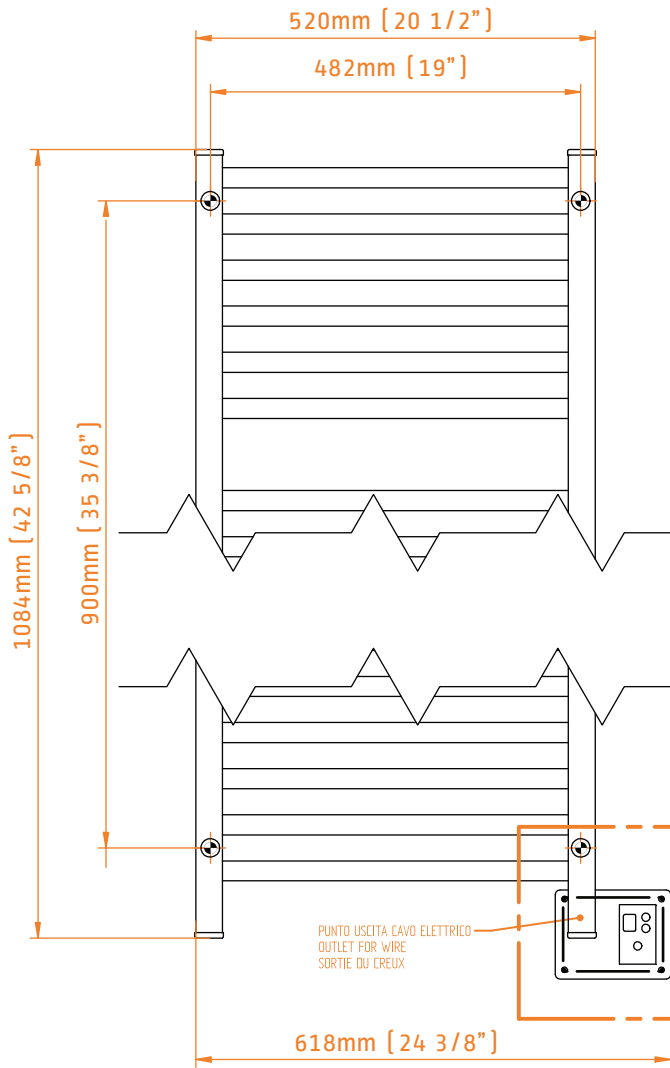

QUADRO MODEL: Q2042 TECHNICAL DRAWING

Q2042P
POLISHED

Q2042B
BRUSHED

Q2042MB
MATTE BLACK

INGOMBRO CON ATTACCO LUNGO
MEASUREMENTS WITH LONG BRACKETS
MEASUREMENTS AVEC ATTACHE LONG

INGOMBRO CON ATTACCO STANDARD
MEASUREMENTS WITH STANDARD BRACKETS
MEASUREMENTS AVEC ATTACHE STANDARD

DETAIL A

DETAIL B