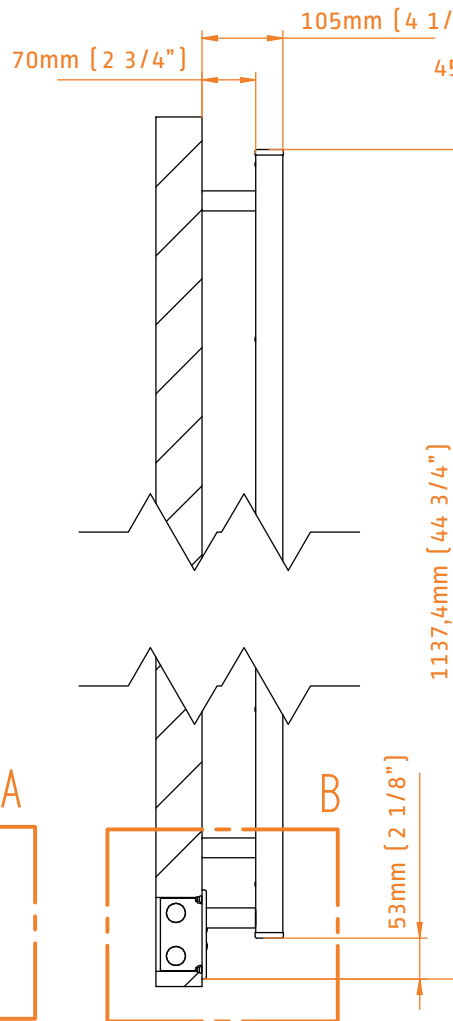

QUADRO MODEL: Q2042 TECHNICAL DRAWING

Q2042P
POLISHED

Q2042B
BRUSHED

Q2042MB
MATTE BLACK

INGOMBRO CON ATTACCO LUNGO
MEASUREMENTS WITH LONG BRACKETS
MEASUREMENTS AVEC ATTACHE LONG

INGOMBRO CON ATTACCO STANDARD
MEASUREMENTS WITH STANDARD BRACKETS
MEASUREMENTS AVEC ATTACHE STANDARD

DETAIL A

DETAIL B