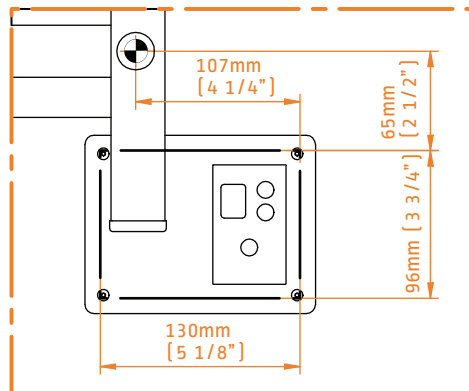

QUADRO MODEL: Q2042 TECHNICAL DRAWING

Q2042P
POLISHED

Q2042B
BRUSHED

Q2042MB
MATTE BLACK

INGOMBRO CON ATTACCO LUNGO
MEASUREMENTS WITH LONG BRACKETS
MEASUREMENTS AVEC ATTACHE LONG

INGOMBRO CON ATTACCO STANDARD
MEASUREMENTS WITH STANDARD BRACKETS
MEASUREMENTS AVEC ATTACHE STANDARD

DETAIL A