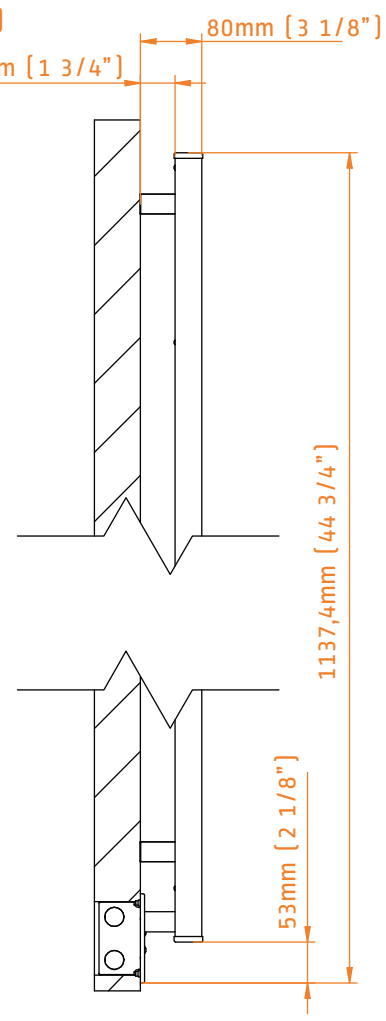

QUADRO MODEL: Q2042 TECHNICAL DRAWING

Q2042P
POLISHED

Q2042B
BRUSHED

Q2042MB
MATTE BLACK

INGOMBRO CON ATTACCO LUNGO
MEASUREMENTS WITH LONG BRACKETS
MEASUREMENTS AVEC ATTACHE LONG

INGOMBRO CON ATTACCO STANDARD
MEASUREMENTS WITH STANDARD BRACKETS
MEASUREMENTS AVEC ATTACHE STANDARD

DETAIL A

DETAIL B