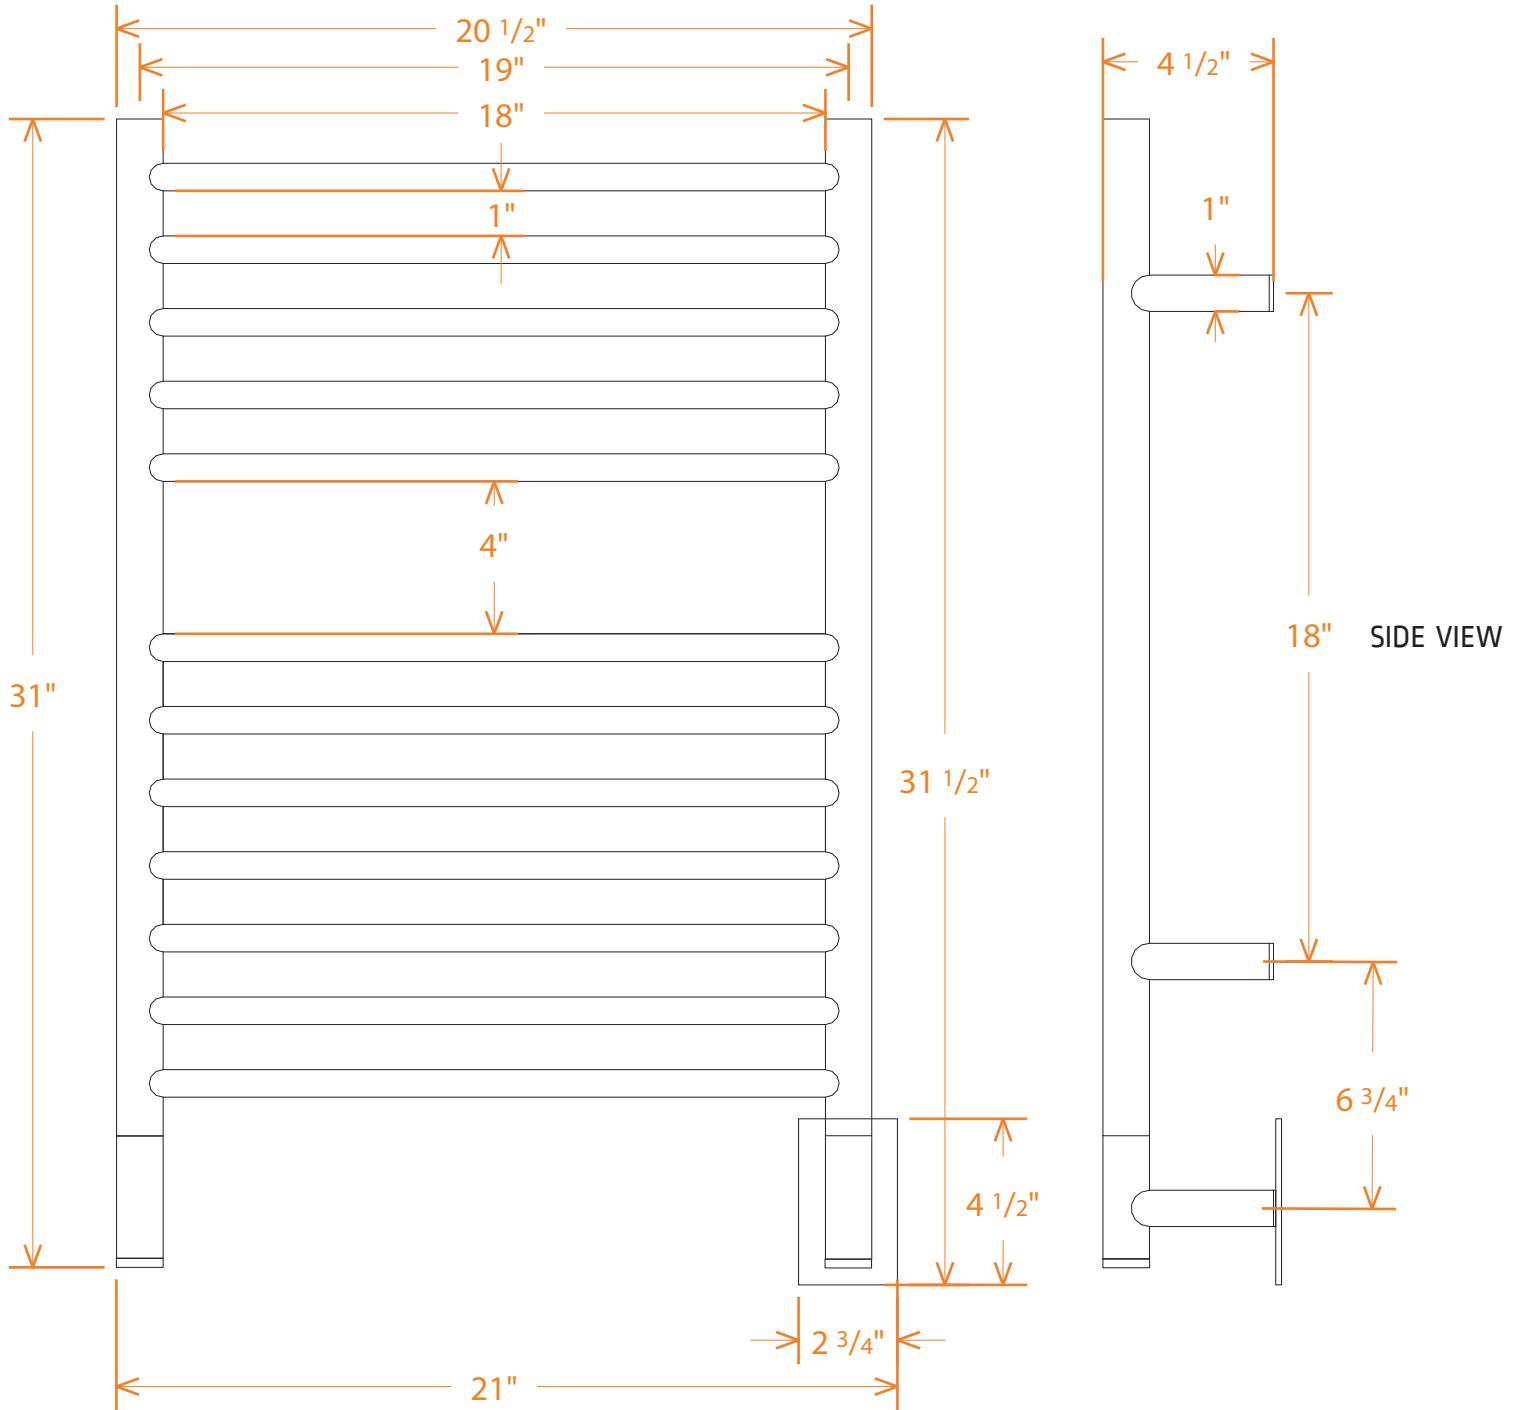

JEEVES MODEL E STRAIGHT

TECHNICAL DRAWING

ESP
POLISHED

ESB
BRUSHED

ESO*
OIL-RUBBED
BRONZE

ESW*
WHITE

ESMB*
MATTE
BLACK

FRONT VIEW OF RACK ON WALL