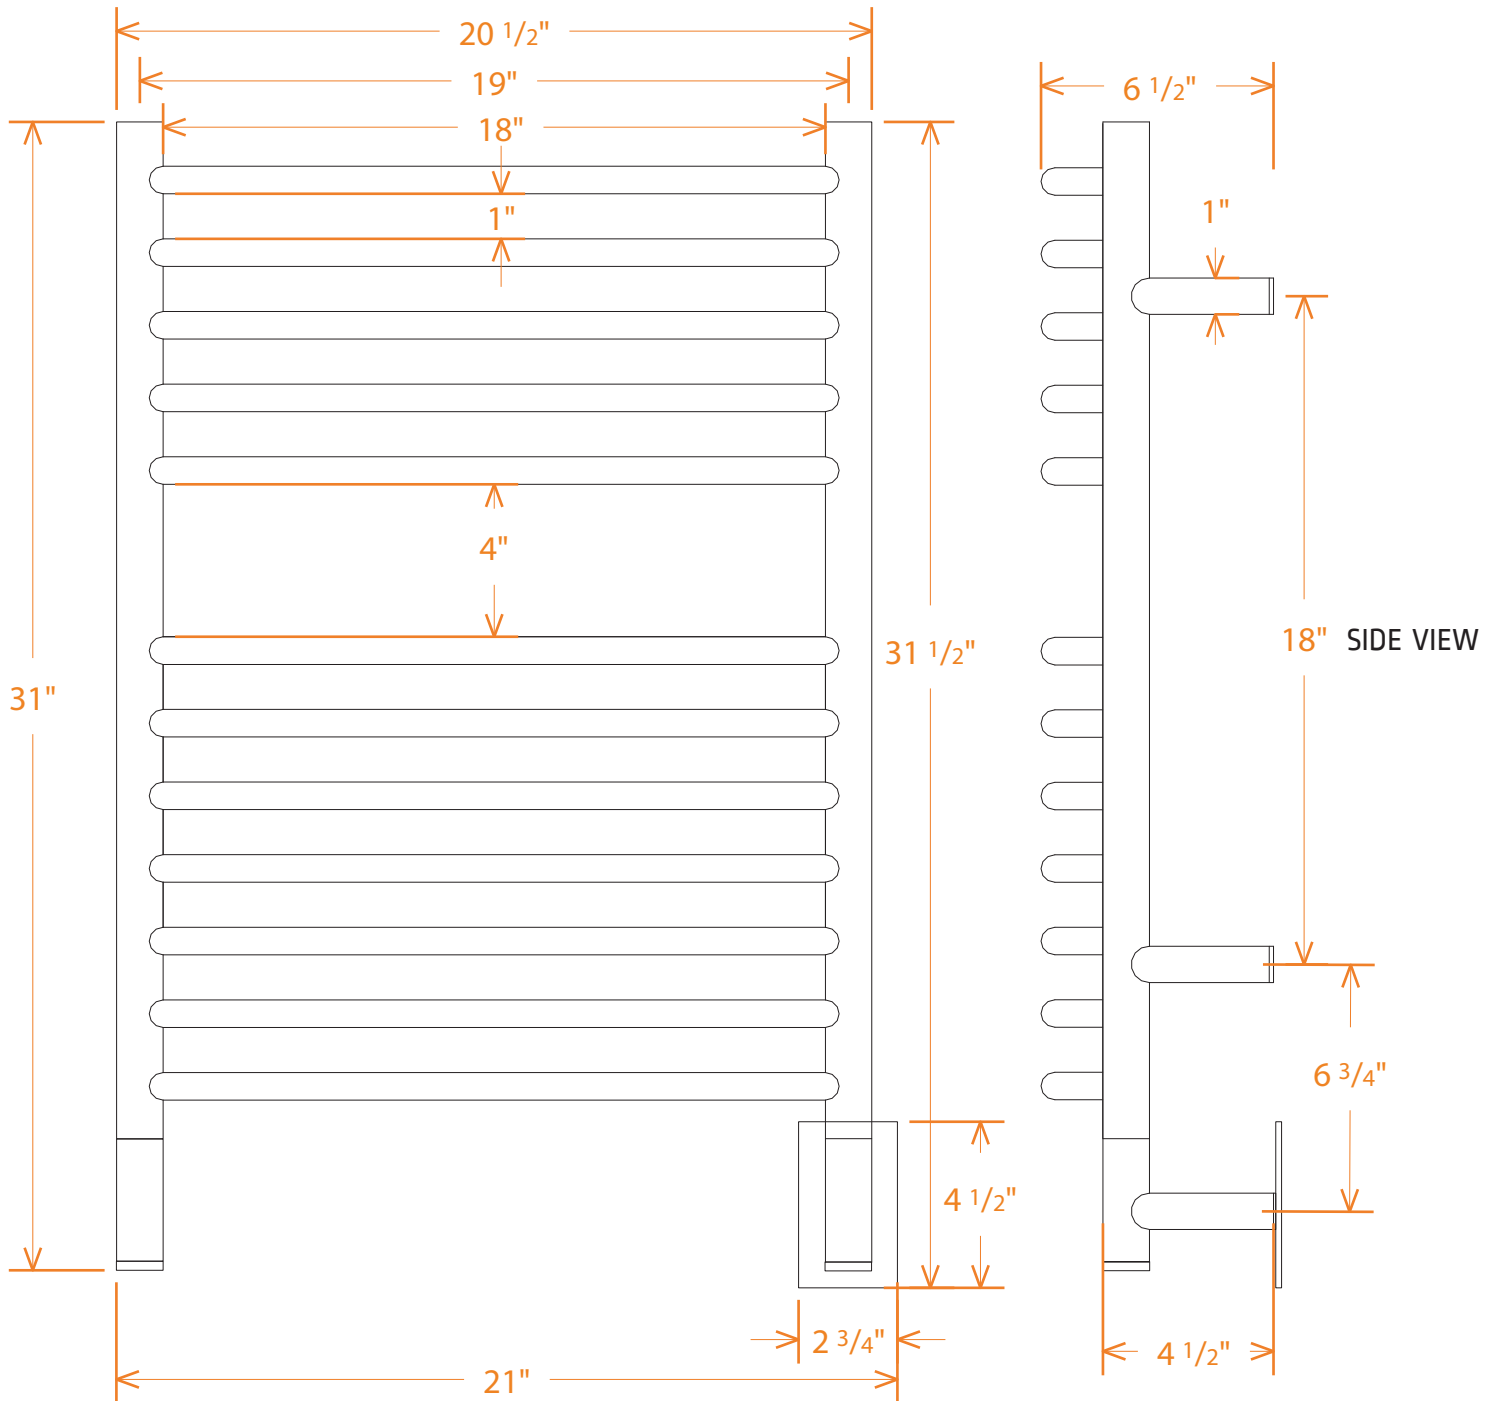

JEEVES MODEL E CURVED TECHNICAL DRAWING

ECP POLISHED ECB BRUSHED ECO* OIL-RUBBED BRONZE ECW* WHITE ECMB* MATTE BLACK

FRONT VIEW OF RACK ON WALL