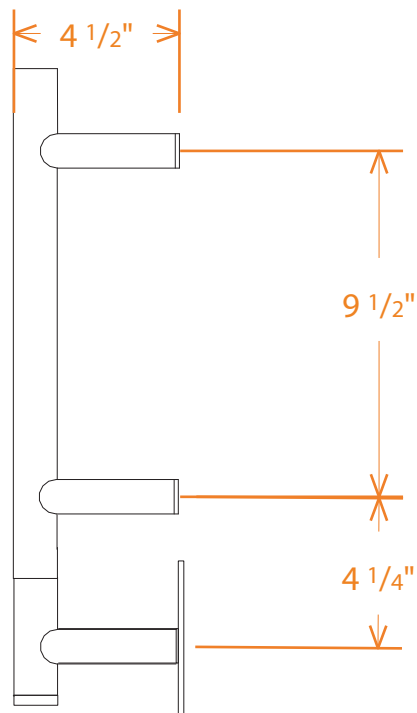

## TECHNICAL DRAWING

HSP  
POLISHED

HSB  
BRUSHED

HSO\*  
OIL-RUBBED  
BRONZE

HSW\*  
WHITE

HSMB\*  
MATTE  
BLACK

FRONT VIEW OF RACK ON WALL

SIDE VIEW