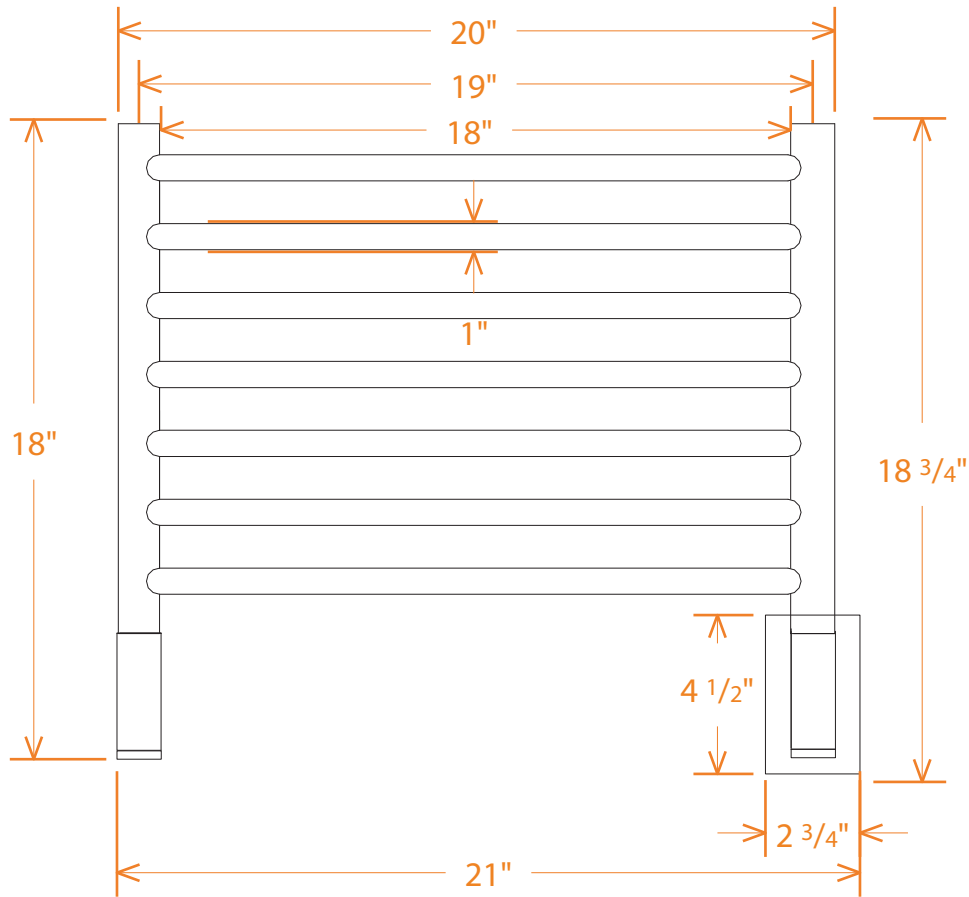

## TECHNICAL DRAWING

HSP  
POLISHED

HSB  
BRUSHED

HSO\*  
OIL-RUBBED  
BRONZE

HSW\*  
WHITE

HSMB\*  
MATTE  
BLACK

FRONT VIEW OF RACK ON WALL

SIDE VIEW