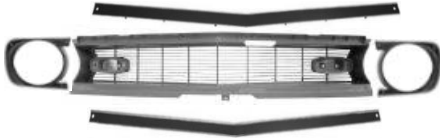

*Free Parts Delivery To
 Any Event We Attend.
 Check Out Our Show
 Schedule On Our Website
 At southerncamaro.com*

67 Std Grilles

67 Camaro Standard Grille
3891693 STANDARD GRILLE \$54.95
UGM67 UPPER GRILLE MOLDING \$65.95
LGM67 LOWER GRILLE MOLDING \$69.95
HLB67R HEADLAMP BEZEL RH \$39.95
HLB67L HEADLAMP BEZEL LH \$39.95
K559 HARDWARE KIT 66 Pcs \$13.95
W-151 STD BEZEL KIT LH & RH \$79.95

67 Camaro Standard Kit

Grille, Bezel Kit, Upper & Lower
 Grille Moldings, Hardware Kit
SGK67 \$279.95 ea

68 Std Grilles

68 Camaro Standard Grille

3914772	STANDARD GRILLE	\$89.95
UGM68	UPPER GRILLE MOLDING	\$64.95
LGM68	LOWER GRILLE MOLDING	\$64.95
HLB68R	HEADLAMP BEZEL RH	\$46.95
HLB68L	HEADLAMP BEZEL LH	\$46.95
K559	HARDWARE KIT	\$13.95
W-569	STD BEZEL KIT LH & RH	\$99.95
KW101	STD GRILLE BRACKETS	\$16.95