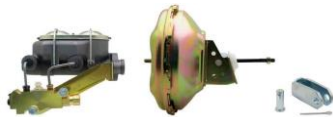

All Kits is for use with 15" wheels only.

Disc Brake Backing Plates **

67-68	1006F	\$39.95
69	1006G	\$44.95
70-81	1006M	\$49.95

** For use on single piston calipers

Caliper Mounting Brackets

69	CMB01	\$69.95
----	--------------	---------