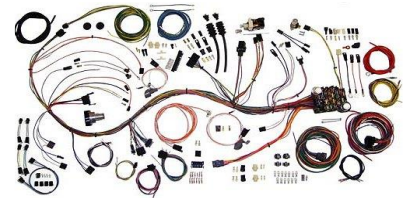

American Autowire Updated Series

500661	1967-68 Camaro	$839.95
500686	1969 Camaro	$888.95
510034	1970-73 Camaro	$828.95
510567	1974-77 Camaro	$949.95
510581	1978-80 Camaro	$1015.95

These kits replaces everything from the rear to the front of your car.

67-69	CA77043	$31.95
70-73	CA09472	$39.95
74	CA48098	$53.95
75-77	CA56725	$51.95
78-81	CA86077	$39.95

67-68	CA71184	$21.95
69	CA97607	$21.95
70-73	CA01600	$22.95
74-77	36272	$22.95
78-81	36269	$31.95

DASH SOCKET w/BULB	DBS80	$3.95
DASH LIGHT SOCKET	DBS81	$2.95