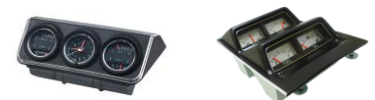

67 Console Guages **3952637** $589.95

68-69 Console Guages **3952635** $379.95

(Does not include wiring harness
or oil line tubing)