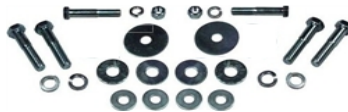

FRONT SUSPENSION REBUILD KIT
67-69 **FSK6701** \$216.95

FRONT LOWER SHOCK HARDWARE
8 PIECE KIT **G-4586** \$13.95

67-81 UPPER ARM BOLTS **G-4627** \$25.95
67-81 LOWER ARM BOLTS **G-4608** \$26.95

SUBFRAME & RADIATOR MOUNTING
BUSHING 12-pc SET
W-942 67 - 72 \$54.95
K3088 73 - 81 \$64.95