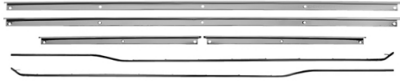

67 Deluxe Door Panel Trim

6-Pc Dlx Panel Trim Kit **R1110** $269.95
(Ft Upper & Lower and Rear Upper Trim)

4-Pc Dlx Panel Trim Kit **R149** $199.95
(Ft Upper & Lower Trim)

67 Coupe & Conv Front Upper Trim
Dlx Upper Trim **7669268** $69.95 ea
Std Upper Trim **7639888** $49.95 ea

67 Rear Upper Trim
Dlx Coupe Trim **7669269** $74.95 pr
Dlx Conv Trim **7669270** $74.95 pr
Std Upper Trim **7639889** $46.95 ea