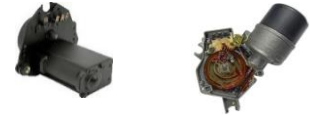

REMANUFACTURED WIPER MOTOR

1966-67 with 2-Speed & 3 Terminal

67WIPM $154.95

1968-72 with 2-Speed & 3 Terminal

(Without Recess) **68WIPM** $139.95

(With Recess) 68-72 **70WIPM** $149.95

Wiper motor does not include washer pump