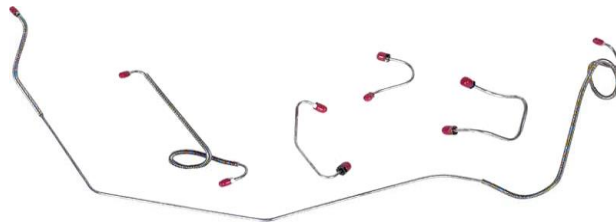

			<u>Steel</u>	<u>Stainless</u>
<b>CKT6801</b>	68	STD DRUM, MALIBU	6 Pc. \$78.95	\$114.95
<b>CKT6803</b>	68	POWER DISC	5 Pc. \$78.95	\$114.95
<b>CKT6804</b>	68	STD DRUM, SS	6 Pc. \$78.95	\$114.95
<b>CKT6805</b>	68	POWER DRUM, SS	6 Pc. \$78.95	\$114.95
<b>CKT6802</b>	68-72	POWER DRUM, MALIBU	6 Pc. \$78.95	\$114.95
<b>CKT6903</b>	69	POWER DISC	5 Pc. \$78.95	\$114.95
<b>CKT6901</b>	69-72	STD DRUM	6 Pc. \$78.95	\$114.95
<b>CKT7003</b>	70	POWER DISC	5 Pc. \$78.95	\$114.95
<b>CKT7103</b>	71-72	POWER DISC	4 Pc. \$78.95	\$114.95