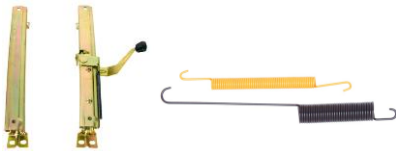

68-72 SEAT TRACK LH **1561** $94.95
68-72 SEAT TRACK RH **1560** $94.95
68-72 SEAT TRACK SPRINGS
2-Pcs **E386** $9.95