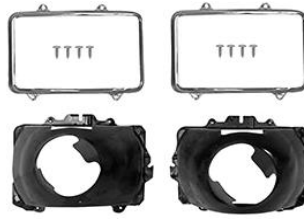

SILVER

85-88 DUAL LH **86HLBL** \$11.95
85-88 DUAL RH **86HLBR** \$11.95

Grille Hardware

73-74 Grille Hardware **153897** \$19.95
75-76 Grille Hardware **153898** \$18.95
77-78 Grille Hardware **153899** \$18.95

Headlight Bucket & Rings

MOUNTING BUCKET LH / RH
73-81 **R-698** \$27.95 Ea

HEADLIGHT MOUNTING RING LH/RH
73-81 **5964574** \$24.95 Ea

MOUNTING RING HARDWARE
73-81 6-Pc KIT **G6567** \$4.95

MOUNTING BUCKET FOR DUAL HEADLAMP
81-87 UPPER RH **LH80** \$19.95 Ea
81-87 UPPER LH **LH81** \$19.95 Ea
81-87 LOWER RH **LH82** \$19.95 Ea
81-87 LOWER LH **LH83** \$19.95 Ea

MOUNTING BUCKET w/ RING & HARDWARE
FOR SINGLE HEADLAMP

81-87 RH **LH15** \$39.95 Ea
81-87 LH **LH16** \$39.95 Ea

MOUNTING RING FOR DUAL HEADLAMP
81-87 LH or RH **LH84** \$14.95 Ea

Headlight Adjustment

HEADLIGHT ADJUSTING KIT
73-80 **G-24071** \$11.95
81-87 **G-24071** \$11.95