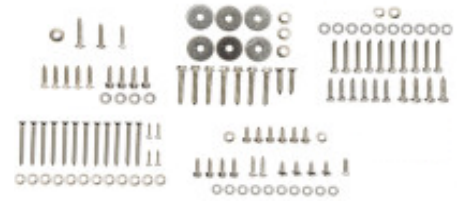

Interior Screw Kits

73-80 Stainless	ISK10	$19.95
81-87 Stainless	ISK25	$22.95

Pedal Pads