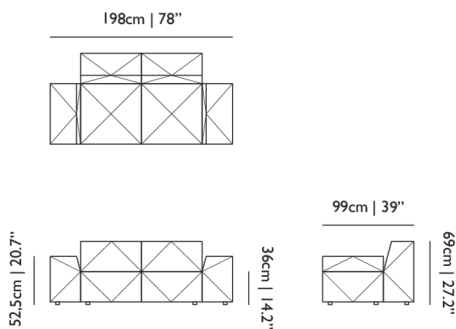

BFF Sofa / Chaise Longue CL02 Right, Low

Dimensions

Product

WIDTH 99cm | 39"
HEIGHT 69cm | 27.2"
DEPTH 165cm | 65"
WEIGHT NETTO 59kg | 130.07lbs

Packaging

WIDTH 105cm | 41.3"
HEIGHT 75cm | 29.5"
CUBAGE 1.61m³ | 56.86ft³
LENGTH 205cm | 80.7"
WEIGHT 59kg | 130.07lbs

HEIGHT ARMREST

56cm | 22"

SEAT DEPTH

135cm | 53.1"

SEAT HEIGHT

36cm | 14.2"

SEAT WIDTH

74cm | 29.1"

BFF Sofa / Double Seater DE01 Low

Dimensions

Product

WIDTH 198cm | 78"

HEIGHT 69cm | 27.2"

DEPTH 99cm | 39"

Packaging

WIDTH 105cm | 41.3"