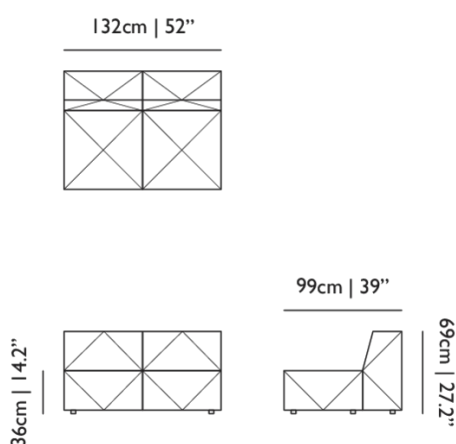

SEAT DEPTH

69cm | 27.2"

SEAT HEIGHT

36cm | 14.2"

SEAT WIDTH

135cm | 53.1"

SEATING CAPACITY

2

BFF Sofa / Double element DE09 no armrest

Dimensions

Product

WIDTH 132cm | 52"

HEIGHT 69cm | 27.2"

DEPTH 99cm | 39"

Packaging

WIDTH 105cm | 41.3"