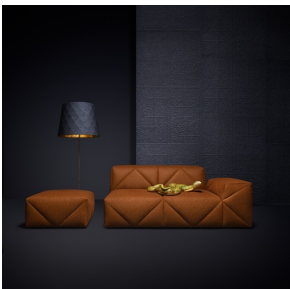

Detailing

The BFF Sofa is available in more than 200 fabrics.

BFF Sofa / Chaise Longue CL01 Left, Low

Dimensions

Product

WIDTH 99cm | 39"
HEIGHT 69cm | 27.2"
DEPTH 165cm | 65"

Packaging

WIDTH 105cm | 41.3"
HEIGHT 75cm | 29.5"
CUBAGE 1.61m³ | 57.01ft³
LENGTH 205cm | 80.7"
WEIGHT 59kg | 130.07lbs