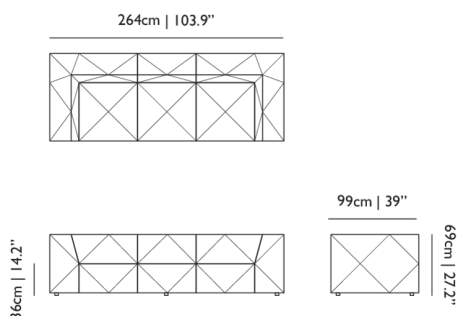

BFF Sofa / Triple Seater TE02 High

Dimensions

Product

WIDTH 264cm | 103.9"

HEIGHT 69cm | 27.2"

DEPTH 99cm | 39"

Packaging

WIDTH 105cm | 41.3"

HEIGHT 75cm | 29.5"

CUBAGE 2.13m³ | 75.09ft³

LENGTH 270cm | 106.3"

WEIGHT 123kg | 271.17lbs

Technical

ADDITIONAL

A modular sofa system that will befriend any interior. Design your own BFF Sofa and find out exact measurements with our configurator: <https://www.mooodi.com/bff-sofa>

MATERIAL

Wooden frame, steel springs, foam.

HEIGHT ARMREST

69cm | 27.2"

SEAT DEPTH

69cm | 27.2"

SEAT HEIGHT

36cm | 14.2"

SEAT WIDTH

200cm | 78.7"

SEATING CAPACITY

3