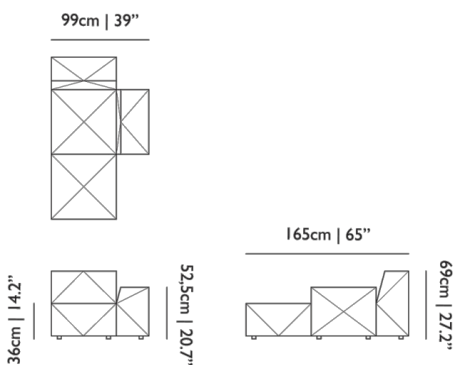

Detailing

The BFF Sofa is available in more than 200 fabrics.

BFF Sofa / Chaise Longue CL01 Left, Low

Dimensions

Product

WIDTH 99cm | 39"
HEIGHT 69cm | 27.2"
DEPTH 165cm | 65"

Packaging

WIDTH 105cm | 41.3"
HEIGHT 75cm | 29.5"
CUBAGE 1.61m³ | 57.01ft³
LENGTH 205cm | 80.7"
WEIGHT 59kg | 130.07lbs

HEIGHT ARMREST

56cm | 22"

SEAT DEPTH

135cm | 53.1"

SEAT HEIGHT

36cm | 14.2"

SEAT WIDTH

74cm | 29.1"

BFF Sofa / Chaise Longue CL02 Right, Low

Dimensions

Product

WIDTH 99cm | 39"
HEIGHT 69cm | 27.2"
DEPTH 165cm | 65"
WEIGHT NETTO 59kg | 130.07lbs

Packaging

WIDTH 105cm | 41.3"
HEIGHT 75cm | 29.5"
CUBAGE 1.61m³ | 56.86ft³
LENGTH 205cm | 80.7"
WEIGHT 59kg | 130.07lbs

BFF Sofa / Double Seater DE01 Low

Dimensions

Product

WIDTH 198cm | 78"

HEIGHT 69cm | 27.2"

DEPTH 99cm | 39"

Packaging

WIDTH 105cm | 41.3"