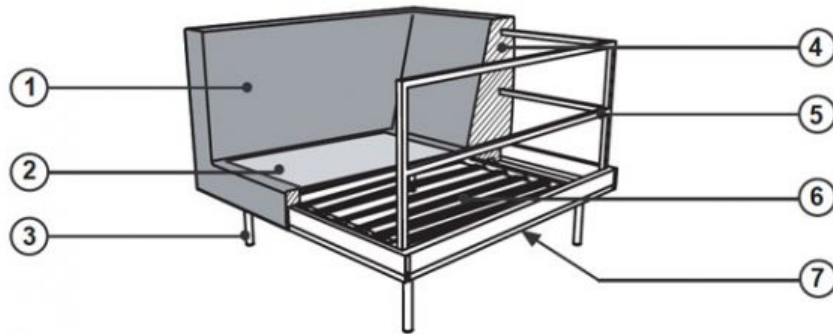

m o o o i®

1. Naked Fabric Brown Stripe
2. Hook and Loop Fabric (grey)
3. Boutique Leg (different options) M10 thread
4. Multiple density foam composition and dacron
5. Steel box frame (tubular, welded)
6. Rubber straps
7. Hook and Loop Fabric (black)