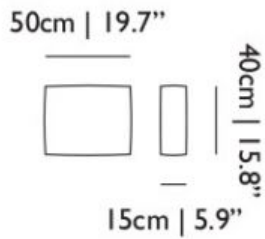

Delft Blue Jumper Pillow A