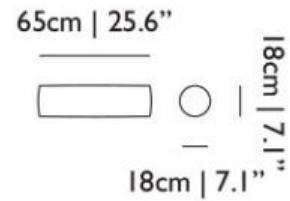

### Triple Seater

H 50 cm | 19.6"  
W 222 cm | 87.4"  
D 90 cm | 35.4"

Colli 1

Product weight:  
64 KG | 143,3 lb

With packaging:  
71 KG | 156,5 lb

### Double Seater

H 50 cm | 19.6"  
W 156 cm | 61.4"  
D 90 cm | 35.4"

Colli 1

Product weight:  
49 KG | 108 lb

With packaging:  
54 KG | 119 lb

### Footstool

H 30 cm | 11.8"  
W 70 cm | 27.5"  
D 70 cm | 27.5"

Colli 1

Product weight:  
14,5 KG | 31,9 lb

With packaging:  
16 KG | 35,3 lb

## Dimensions

Boutique Sofa

Footstool

Toes - Heels - Pawn - Skis

Delft Blue Jumper Pillow A

Delft Blue Jumper Pillow B

Delft Blue Jumper Pillow C

Horizons & Botero Pillow A