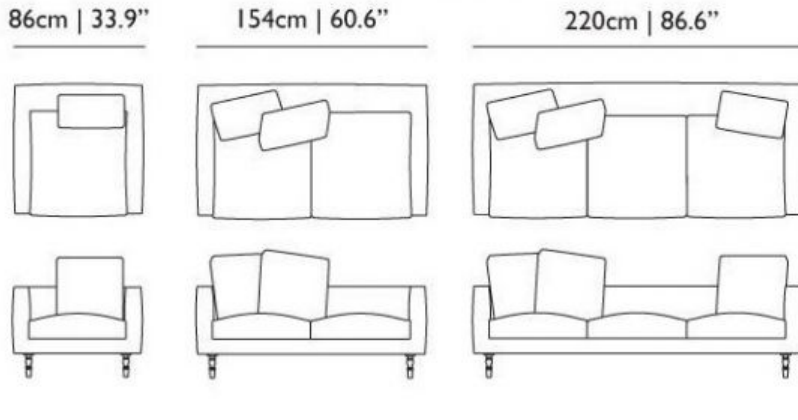

Dimensions

Boutique Sofa