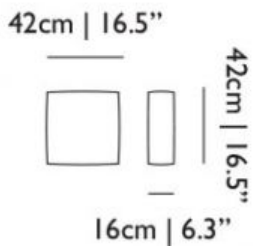

Horizons & Botero Pillow A