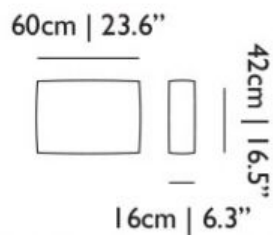

Botero Pillow B