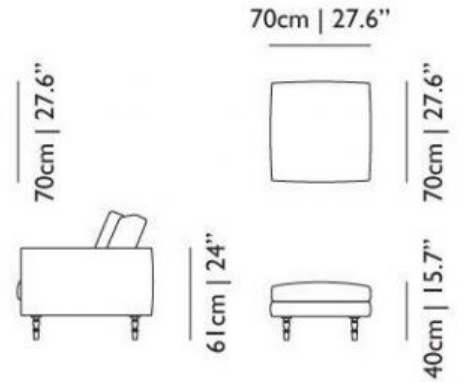

Dimensions

Footstool

Delft Blue Jumper Pillow C