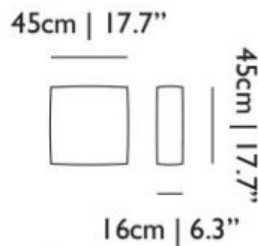

Standard Boutique Pillow