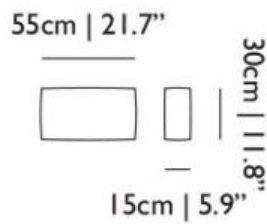

Delft Blue Jumper Pillow B