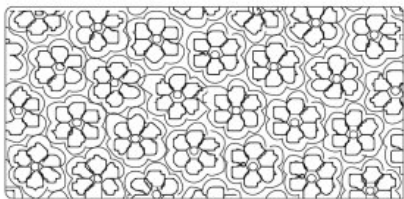

Crochet table

Defying all fabric capabilities, the laced Crochet table is the ultimate accessory for any interior.

<i>Designer</i>	Marcel W anders	
<i>Year of design</i>	2001	
<i>Material</i>	Handmade crochet cotton & epoxy resin	
<i>Additional</i>	Indoor use only	
<i>Product Codes</i>	Moooi, tables, crochet table small, white, Moooi, tables, crochet table large, white,	MOTCR-333I- MOTCR-363I-

Detailing

Each Crochet table is skillfully handcrafted by the Marcel W anders studio crochet team.

Colour

m o o o i[®]

Main dimensions

Technical

There is no technical information specific to this product. No assembly required for use.

Packaging

H -35cm
W -37cm
D -33cm

1-Colli
0.7-Net
1.5-Gross

H -38cm
W -52cm
D -33cm

1-Colli
1.7-Net
2.5-Gross

m o o o i[®]

Photography

Photography by Inga Powilleit