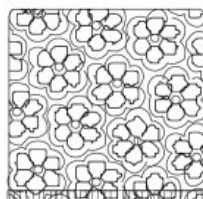

Crochet table

Defying all fabric capabilities, the laced Crochet table is the ultimate accessory for any interior.

<i>Designer</i>	Marcel W anders	
<i>Year of design</i>	2001	
<i>Material</i>	Handmade crochet cotton & epoxy resin	
<i>Additional</i>	Indoor use only	
<i>Product Codes</i>	Moooi, tables, crochet table small, white, Moooi, tables, crochet table large, white,	MOTCR-333I- MOTCR-363I-

Detailing

Each Crochet table is skillfully handcrafted by the Marcel W anders studio crochet team.

Colour

m o o o i[®]

Main dimensions

Technical

There is no technical information specific to this product. No assembly required for use.

Packaging

H -35cm
W -37cm
D -33cm

1-Colli
0.7-Net
1.5-Gross

H -38cm
W -52cm
D -33cm

1-Colli
1.7-Net
2.5-Gross

m o o o i[®]

Photography

Photography by Inga Powilleit