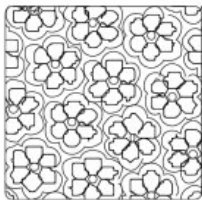

Crochet table

Defying all fabric capabilities, the laced Crochet table is the ultimate accessory for any interior.

<i>Designer</i>	Marcel W anders	
<i>Year of design</i>	2001	
<i>Material</i>	Handmade crochet cotton & epoxy resin	
<i>Additional</i>	Indoor use only	
<i>Product Codes</i>	Moooi, tables, crochet table small, white, Moooi, tables, crochet table large, white,	MOTCR-333I- MOTCR-363I-

Detailing

Each Crochet table is skillfully handcrafted by the Marcel W anders studio crochet team.

Colour

m o o o i[®]

Main dimensions

Technical

There is no technical information specific to this product. No assembly required for use.

Packaging

H -35cm
W -37cm
D -33cm

1-Colli
0.7-Net
1.5-Gross

H -38cm
W -52cm
D -33cm

1-Colli
1.7-Net
2.5-Gross

m o o o i[®]

Photography

Photography by Inga Powilleit