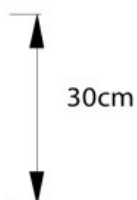

Detailing

Each Crochet table is skillfully handcrafted by the Marcel W anders studio crochet team.

Colour

m o o o i[®]

Main dimensions

Technical

There is no technical information specific to this product. No assembly required for use.

Packaging

H -35cm
W -37cm
D -33cm

1-Colli
0.7-Net
1.5-Gross

H -38cm
W -52cm
D -33cm

1-Colli
1.7-Net
2.5-Gross

m o o o i[®]

Photography

Photography by Inga Powilleit