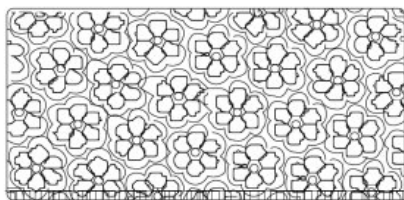

Crochet table

Defying all fabric capabilities, the laced Crochet table is the ultimate accessory for any interior.

<i>Designer</i>	Marcel W anders	
<i>Year of design</i>	2001	
<i>Material</i>	Handmade crochet cotton & epoxy resin	
<i>Additional</i>	Indoor use only	
<i>Product Codes</i>	Moooi, tables, crochet table small, white, Moooi, tables, crochet table large, white,	MOTCR-333I- MOTCR-363I-

Detailing

Each Crochet table is skillfully handcrafted by the Marcel W anders studio crochet team.

Colour

m o o o i[®]

Main dimensions

Technical

There is no technical information specific to this product. No assembly required for use.

Packaging

H -35cm
W -37cm
D -33cm

1-Colli
0.7-Net
1.5-Gross

H -38cm
W -52cm
D -33cm

1-Colli
1.7-Net
2.5-Gross

m o o o i[®]

Photography

Photography by Inga Powilleit