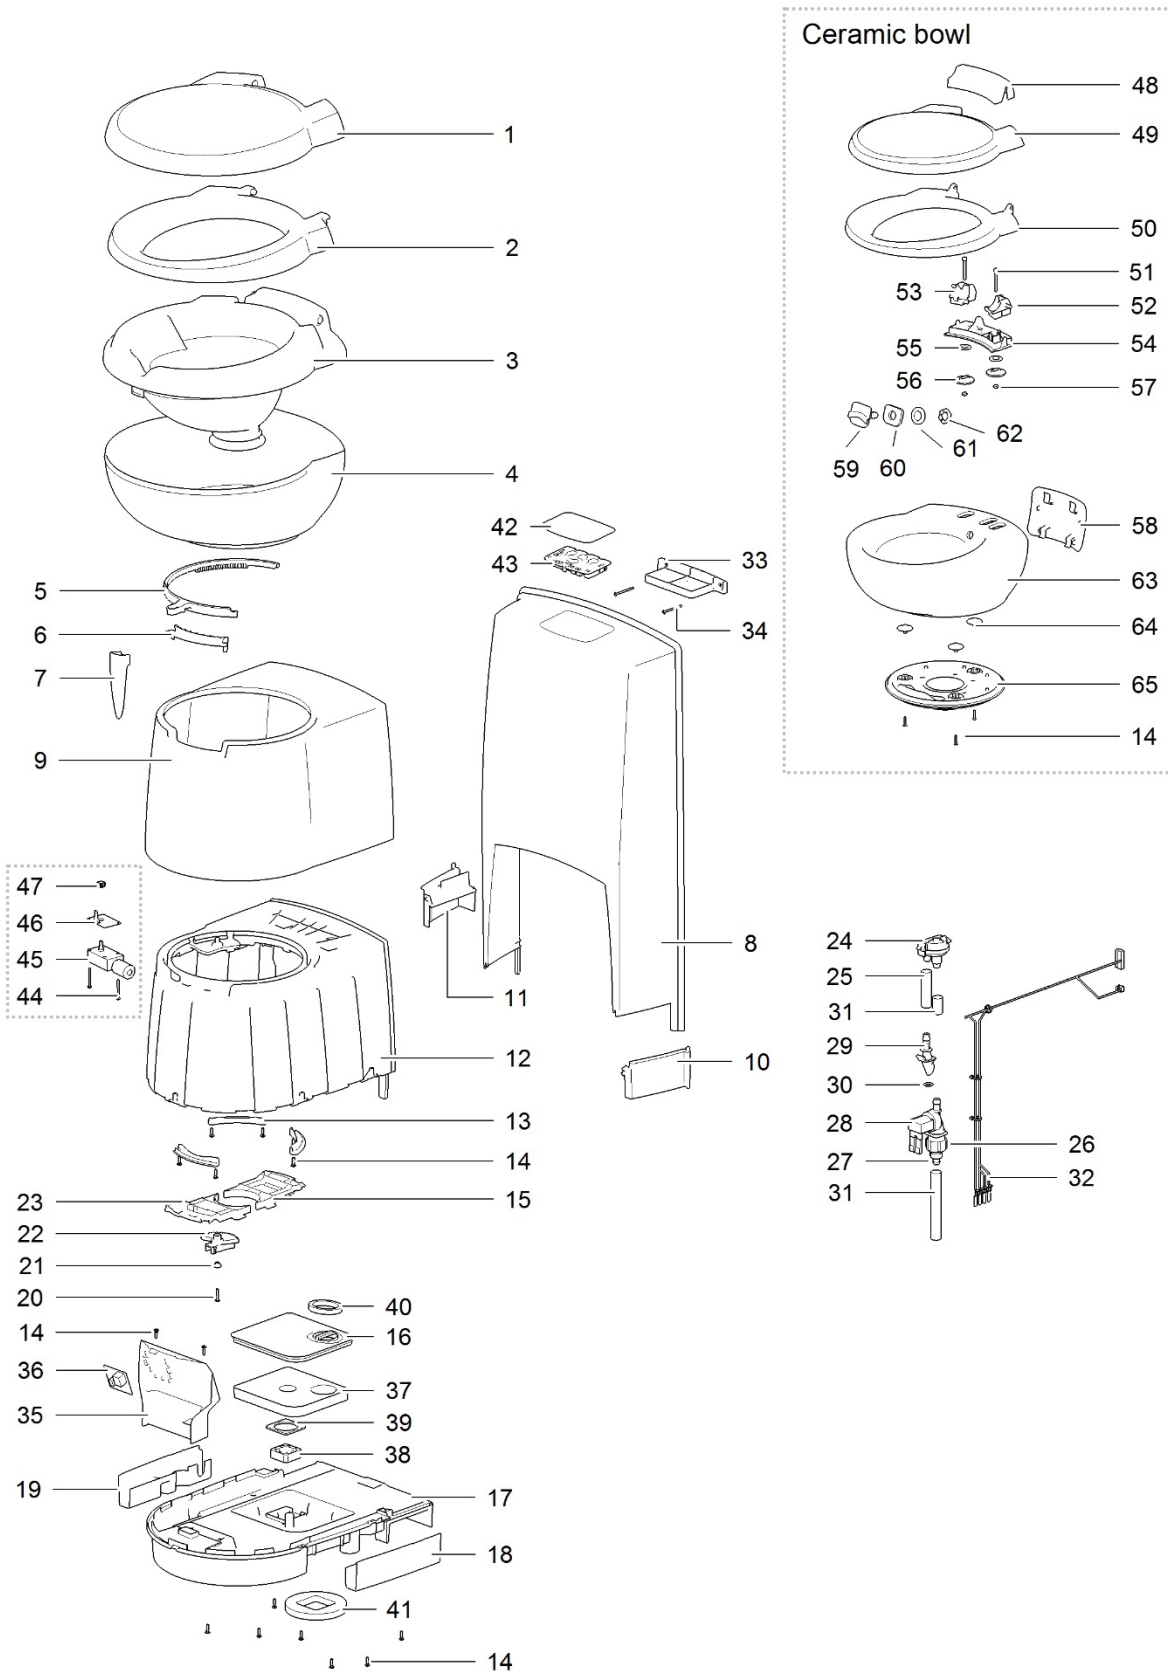

LE882_C263-CS Toilet_1115-V03

		Spare part number	Spare part number	Spare part number	Colours available
1	Cover		93401		62
2	Seat				
3	Bowl inner	93433			62
4	Bowl outer				
5	Ring blade mechanism	50760			
6	Water diverter	93429			62
7	Handle	93402			47
8	Console				
9	Base upper				
10	Splashguard left				
11	Splashguard right				
12	Base frame				
13	Retainer bracket				
14	Screw 3.9 x 14				
15	Bowl retainer bracket	50733			
16	Vent plate				
17	Base lower				
18	Side cover left				
19	Side cover right				
20	Screw 3.9 x 22				
21	Bushing		50735		
22	Saddle				
23	Bowl retainer				
24	Vacuum breaker	16833			
25	Water supply tube				
26	Hose nut				
27	Hose barb	23851			
28	Electric valve < 01-09-2013 Serial number < E244P..... <i>or</i> C260 toilets with Waste Transfer system		23709		
	Electric valve 90° > 01-09-2013 Serial number > E244P..... <i>Including numbers 26 & 27</i>	90717			
29	Nozzle				
30	O-ring		93430		62
31	Water supply tube				
32	Wire harness	93422			
33	Wall bracket				
34	Screw parker 8 x ½ IN