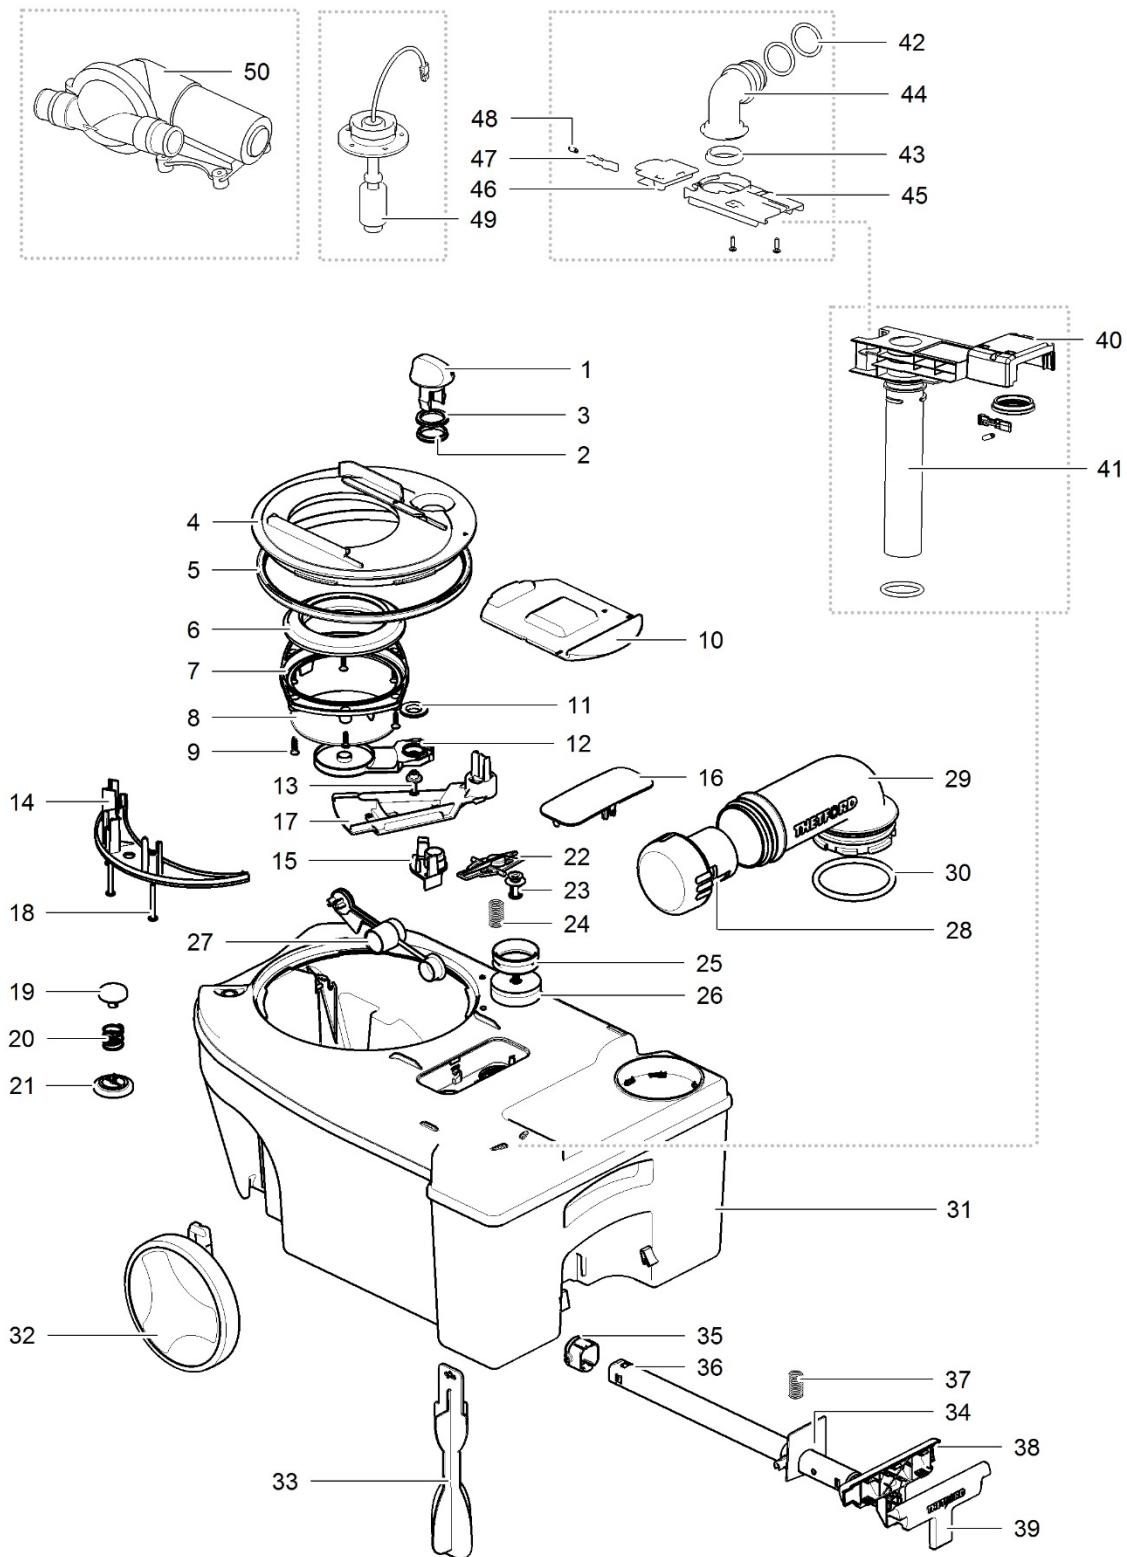

LE441_C250-C260-WHT_1114-V03

		Spare part number	Spare part number	Spare part number	Colours available
1	Blade opener				
2	Seal		23743		92
3	Washer				
4	Waste-holding tank plate	50723			06
5	Seal mechanism	50724			
6	Lip seal	23721			
7	Blade arm driver			50727 waste- holding tank mechanism	06
8	Blade	50731			
9	Screw				
10	Sliding cover	50718			
11	Bearing plate				
12	Blade arm				
13	Bushing/screw				
14	Support track				
15	Retainer mechanism				
16	Vent lid	50741			06
17	Blade driver				
18	Screw				
19	Vent button				
20	Spring		07524		92
21	Vent seal				
22	Vent lifter				
23	Vent pivot				
24	Vent spring				
25	Seal vent	21528	50732		
26	Float stem				
27	Float	50725			
28	Measuring cup	25810			06
29	Pour out spout		50719		92
30	O-ring				
31	Waste-holding tank complete <i>including sliding cover</i>		50700	50701 <i>pump out system</i>	06
32	Wheels 2X	50726			
33	Vent actuator				
34	Guide	50738			06
35	Bracket				
36	Telescopic system		50728		
37	Vent spring				
38	Handle grip				92
39	Handle cover	50737