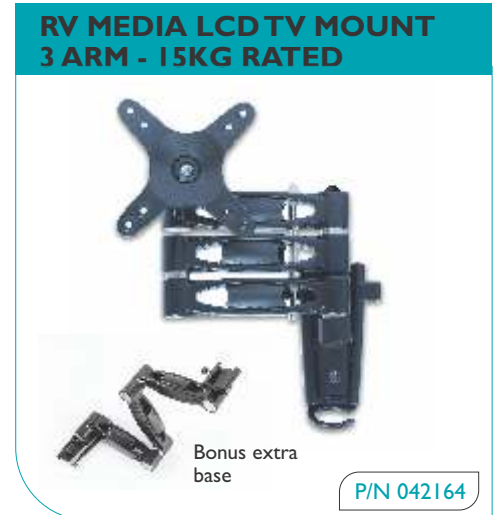

### A/V LEADS

3.5mm to RCA Lead 5M – TV audio out to Head Unit input.

P/N 041546

A/V Lead – DVD etc to TV.

P/N 041547 3M

P/N 041548 5M

**Designed specifically for the RV Industry, RV Media by Camec TV Brackets feature the ultimate combination of functions ideal for all RV requirements.**

**FEATURES:**

- Bracket is removable from the mounting base (to allow the bracket to be used on another mounting base in or outside the RV).
- Bracket head is removable to allow easy stowage of the TV when the vehicle is in transit.
- Easy locking system to lock the bracket against the wall when the vehicle is in transit.
- Mounting base includes a spirit level for quick and easy installation.
- Easy cable management system using removable plastic clips on the arms.
- Supplied with 2 bases so the bracket can be used in 2 locations on the RV.