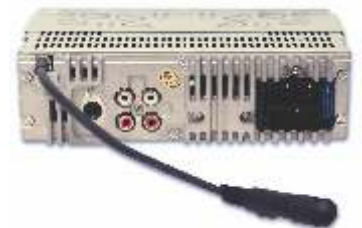

RV MEDIA AUM1000 AM/FM MECHLESS USB/SD TUNER WITH APP CONTROL

FEATURES

- Super slim mechless system (does not include a CD player) with ultra-shallow mounting depth.
- Wireless remote control via a free smart phone app (for operation up to 10 metres outside the RV!).
- Bluetooth audio streaming. Play music wirelessly via the app using a smart phone or tablet.
- Dedicated REAR RCA TV audio input to enhance TV sound quality (Use optional 041546 5M RCA to 3.5mm cable).

- System voltage display function.
- Front 3.5mm audio input.
- Front USB input for MP3 playback and iPhone charging.
- Clock "Screen Saver".
- 50W x 4 output power.
- Inside/outside zone control.
- **Quick Tune** feature for easy radio tuning when on the move.
- Rear RCA output (for amplifier connection).

P/N 041840