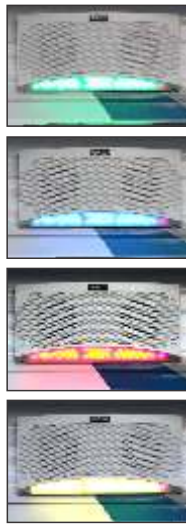

RV MEDIA PREMIUM APP CONTROL RGB BLUETOOTH WEATHERPROOF LED SPEAKER/AWNING LIGHT

The RV Media Bluetooth Awning Light just got better! Camec is proud to introduce our new premium Bluetooth Awning light! Not only does it stream audio from your Bluetooth device but now you can control the integrated LED light via your smart phone! And if that is not enough, we have added RGB lighting to the speaker so you can select a light colour and intensity that suits you.

INTELLIGENT LED

2 Year Warranty

- Replaces the existing awning light using an easy 2-wire DIY connection.. no internal wiring needed! - Or fit from new.
- Full light control - on/off, dimming and colour selection via our free smart phone app via Bluetooth.
- Orange "insect" light mode.
- Variable colour scan "party" mode.
- Sleep timer to completely power-off the speaker.
- Utilises Bluetooth A2DP music streaming from your smart phone or Bluetooth device.
- IPX5 rated - also great for marine applications, pergolas, etc.
- Features 45 super bright RGB LEDs.
- Patented worldwide.
- No Wifi required!
- Available in black or white.