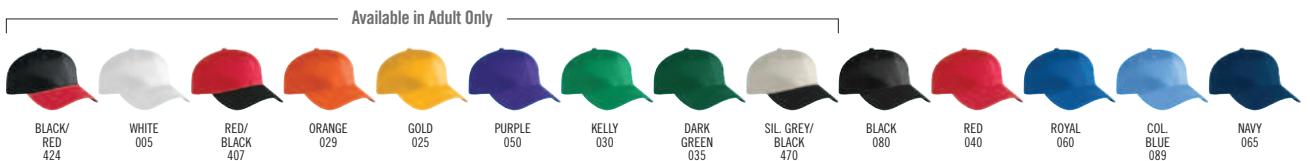

BLACK/
RED
424

WHITE
005

RED/
BLACK
407

ORANGE
029

GOLD
025

PURPLE
050

KELLY
030

DARK
GREEN
035

SIL. GREY/
BLACK
470

BLACK
080

RED
040

ROYAL
060

COL.
BLUE
089

NAVY
065