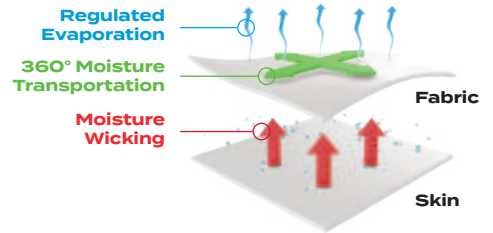

RED/
WHITE/
RED
125

ROYAL/
WHITE/
ROYAL
126

SILVER/
WHITE/
SILVER
79Q

WHITE
005

222591

Chemical Free Fabric
Technology Engineered to
Manage Heat & Moisture to
Keep You Cool

Patented Fabric Technology

**COOLCORE®
SIDELINE SNAPBACK CAP**