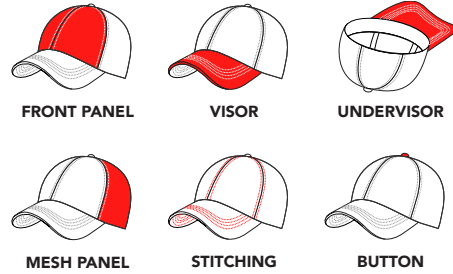

CUSTOMIZABLE COMPONENTS