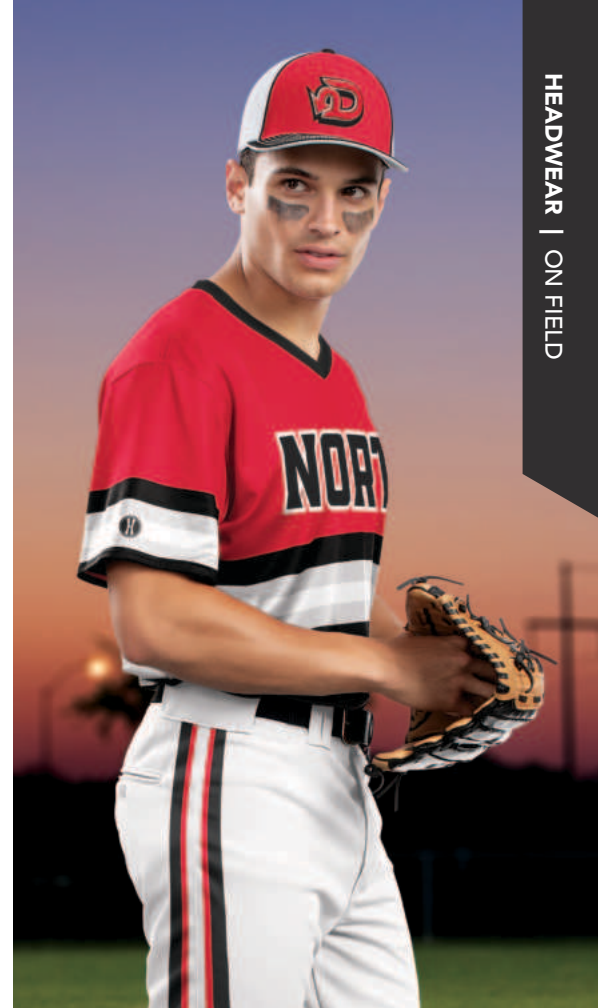

HEADWEAR | ON FIELD

**PRO-WOOL
HOOK-AND-LOOP
ADJUSTABLE CAP**

705W Adult One Size
 Youth One Size
 Select colors

- Pro-Wool
- Wool serge 80-20
- Pro-stitched finish
- Mid-profile
- Pro-model
- Contrast button on combo colors
- Curved visor
- Gray undervisor