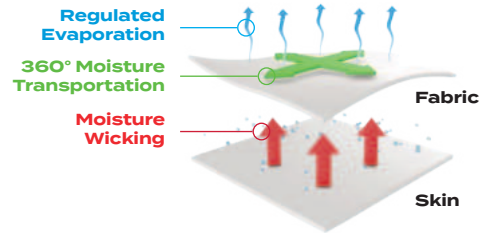

BLACK/ WHITE 420

RED/ WHITE 400

ROYAL/ WHITE 280

NAVY/ WHITE 301

Chemical Free Fabric
Technology Engineered to
Manage Heat & Moisture to
Keep You Cool

Patented Fabric Technology

PERFORATED COOLCORE® VISOR

P500 Adult One Size