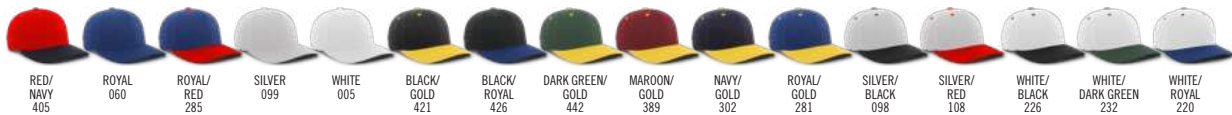

Available in Youth