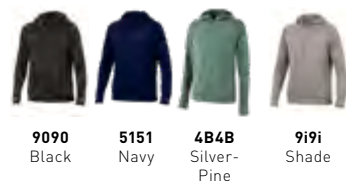

NEW MEN'S INFINITY HOODIE

422178 / Not Available / SIZE: XS-XXL

MATERIALS: 42% Recycled Polyester, 41% Polyester, 17% Spandex

FEATURES: The Mizuno Infinity Hoodie is lightweight, made from recycled materials and ready to be layered on any time you need it. With 2 zipper pockets, and adjustable hood and convenient thumbholes, it's your best cool-weather running companion.