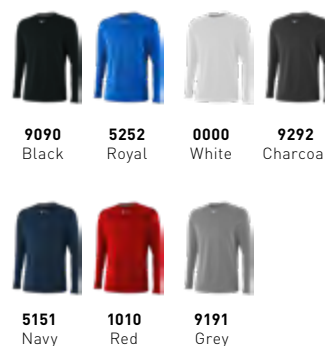

NEW THERMO COMPRESSION LONG SLEEVE

351084 / Not Available / SIZE: XS-XXL
 YTH: 351085 / Not Available / SIZE: S-XL

MATERIALS

90% Recycled Polyester, 10% Spandex

FEATURES

Made with sustainable fabrics and crafted specifically for those cool days. The Thermo Compression Long Sleeve has a dual sided 4 way stretch moisture wicking outer to keep you fresh and dry and a plush, fleeced lined inner to keep you warm and ready. With true compression fit and deep raglan sleeve for full range of motion.