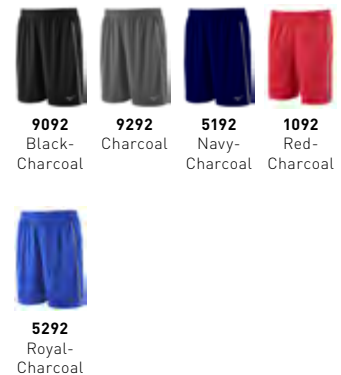

MEN'S ICON 8" SHORT

530211 / MSRP: $39.99 / SIZE: S-XXL YTH:

530212 / MSRP: $39.99 / SIZE: S-XL

MATERIALS: 100% Polyester

FEATURES: The Icon Short has an 8-inch inseam and comfortable side pockets. This unlined short utilizes our Mizuno DryLite™ technology and lightweight fabric to allow for easy movement. The elastic waistband with drawstrings combines for a more comfortable, secure fit in your training. The Youth Icon Short has a 6-inch inseam and comfortable side pockets. This unlined short utilizes our Mizuno DryLite™ technology and lightweight fabric to allow for easy movement. The elastic waistband with drawstrings combines for a more comfortable, secure fit in your training.