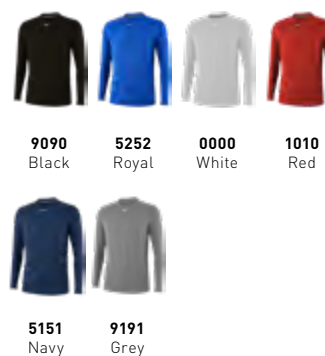

NEW LONG SLEEVE COMPRESSION TOP

351090 / MSRP: Not Available / SIZE: XS-XXL
 YTH: 351091 / Not Available / SIZE: XS-XXL

MATERIALS

84% Recycled Polyester, 16% Spandex

FEATURES

This versatile top is perfect as a base layer while working out or under a jersey. Featuring Mizuno DryLite® Technology that transports excess moisture away from the body. 4 way stretch fabric and deep raglan sleeves for full range of motion.