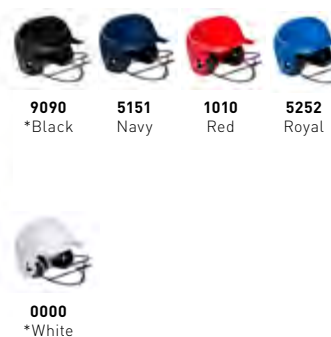

MVP FASTPITCH BATTING HELMET

380433 / MSRP: $69.99 / SIZE: S-M, L-XL
YTH: 380435 / MSRP: $69.99 / SIZE: ONE SIZE FITS MOST

FEATURES: Designed with a durable ABS shell and performance padding for excellent protection and comfort, our updated MVP series is offered in two sizes for a fit that is snug, yet forgiving. The wire fastpitch softball mask provides additional face protection to give you the confidence you need to perform at the plate. NOCSAE certified.

* Youth Colors

SIZES (INCHES)	
Small/Medium	6 3/4" - 7 3/8"
Large/XL	7 3/8" - 7 7/8"
Youth	6 1/2" - 7 1/4"