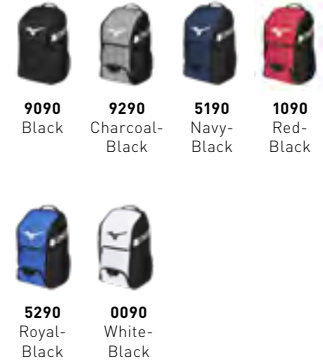

CROSSOVER BACKPACK 22

360317 / MSRP: $79.99

DIMENSIONS: 9"x12.5"x20" **VOLUME:** 36 Liters

FEATURES: Our Crossover Backpack 22 is a versatile backpack that comes in assortment of team colors and can easily transition from the field to lifestyle. The backpack has Utility Loops which allow customizable storage from player to player, whether it be hanging your batting gloves or helmet, or bat storage. The increased padding in the shoulder straps and back pad provide ultimate comfort for long days at the field. The separate ventilated shoe compartment keeps your gear separate, as well as a laptop sleeve keeps your technology safe and accessible for those long tournament days