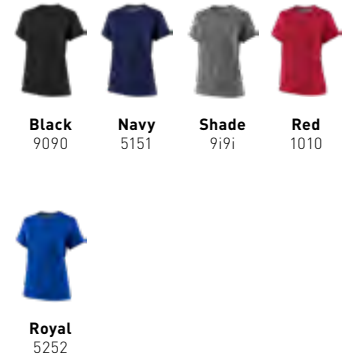

NEW WOMEN'S PERFORMANCE SHORT SLEEVE

530241 / Not Available / SIZE: XS-XXXL

MATERIALS

50% Recycled Polyester, 40% Polyester, 10% Spandex

FEATURES

The Mizuno Performance Short Sleeve is an ideal lightweight piece allowing full range of motion and features a mesh back for maximum breathability..