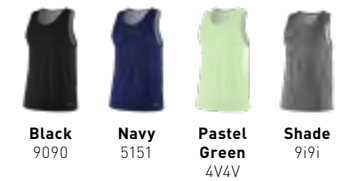

FEATURES

The Mizuno Performance Singlet allows for maximum range of motion while maintaining a mesh back for ultimate breathability.