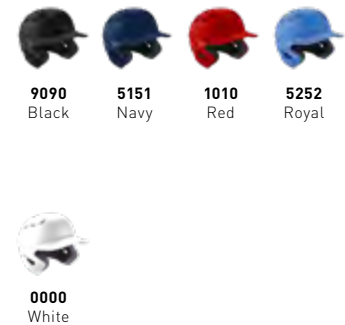

B6 BATTING HELMET - FITTED

380403 / MSRP: $79.99 / SIZE: S-XL

FEATURES: Our newest helmet design, the B6 Batting Helmet is constructed with a durable ABS plastic shell and features Mizuno's exclusive honeycomb structure, which makes for a lighter and stronger helmet design. An EVA Foam inner core provides superior protection and interior comfort, while a MIZUNO DRYLITE® liner helps control moisture. Comes with pre-marked hole locations for mask placement. Available in an array of colors with a solid matte finish. Meets NOCSAE standards.