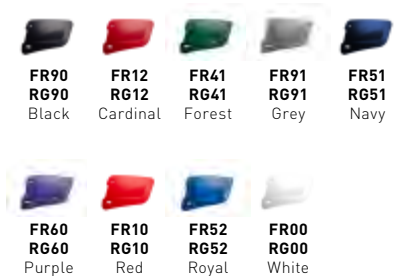

BATTER'S FACE PROTECTOR

380423 / MSRP: $29.99

FEATURES: Mizuno's new Extended Jaw Protector is constructed of ABS plastic to give batters extra protection on the side of the helmet facing the pitcher. Available for both left-handed and right-handed batters, this extension will fit Mizuno's B6 line of batting helmets in all sizes so there is no need to drill any additional holes.

RG = Right Handed Batters // FR = Left Handed Batters