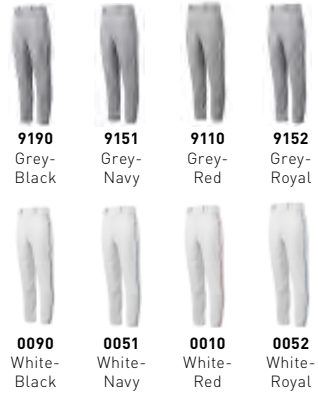

PREMIER PIPED PANT

350148 / MSRP: $64.99 / SIZE: XS-XXL
YTH: 350149 / MSRP: $59.99 / SIZE: S-XXXL

MATERIALS: 100% Polyester Double Knit

FEATURES: Performance at the highest level. The Mizuno Premier Piped Baseball Pant offers the player a professional look and feel. This elastic finished leg opening style is offered in various piping colorways and is known as one of the most durable baseball pants on the market!