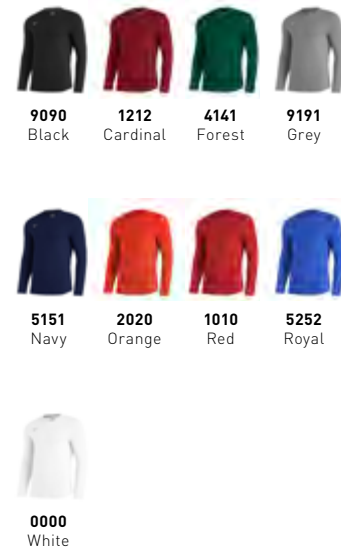

COMP DIAMOND LONG SLEEVE CREW

350638 / MSRP: Not Available / SIZE: XS-XXL
YTH: 350639 / Not Available / SIZE: S-XL

MATERIALS: 88% Polyester, 12% Spandex

FEATURES: Great for use as a practice tee or an alternate jersey. Lightweight, comfortable, and featuring MIZUNO DRYLITE® technology to help manage moisture.