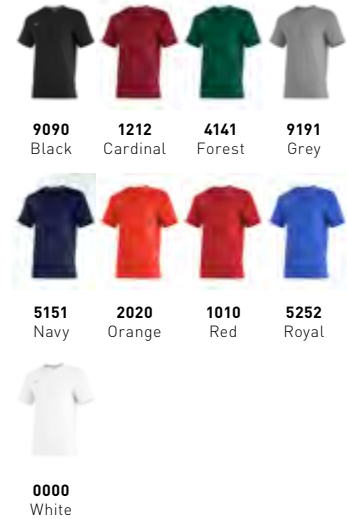

COMP DIAMOND SHORT SLEEVE CREW

350636 / Not Available / SIZE: XS-XXL
YTH: 350637 / Not Available / SIZE: S-XL

MATERIALS: 88% Polyester with 12% Spandex

FEATURES: Great for use as a practice tee or an alternate jersey. Lightweight, comfortable, and featuring MIZUNO DRYLITE® technology to help manage moisture.