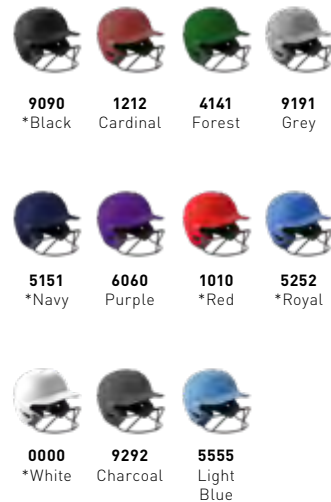

F6 BATTING HELMET - SOLID

380395 / MSRP: $79.99 / SIZE: S-M, L-XL
YTH: 380397 / MSRP: $79.99 / SIZE: ONE SIZE FITS MOST

FEATURES: Our newest helmet design, the F6 Batting Helmet is designed with the female athlete in mind. It's constructed with a durable ABS plastic shell and features Mizuno's exclusive honeycomb structure, which makes for a lighter and stronger helmet design. An EVA Foam inner core provides superior protection and interior comfort, while a MIZUNO DRYLITE® liner helps control moisture. Comes with mask and pre-marked hole locations for mask placement. Available in an array of colors with a solid matte finish. Meets NOCSAE standards.

* Youth Colors

SIZES (INCHES)	
Small/Medium	6 5/8" - 7 1/8"
Large/XL	7 1/8" - 7 6/8"
Youth	6 1/2" - 7 1/4"