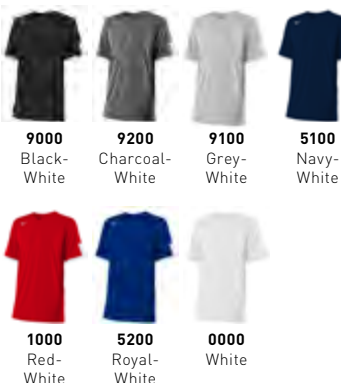

AEROLITE V-NECK JERSEY

351032 / MSRP: $49.99 / SIZE: XS-XXL
YTH: 351033 / MSRP: $44.99 / SIZE: S-XL

FEATURES: Mizuno's Aerolite V-Neck Jersey is the latest addition to this popular collection. Featuring a lightweight, breathable yet durable fabric required to perform at the highest level. Set in sleeve construction with white accents on sleeve ends gives any team that winning look.