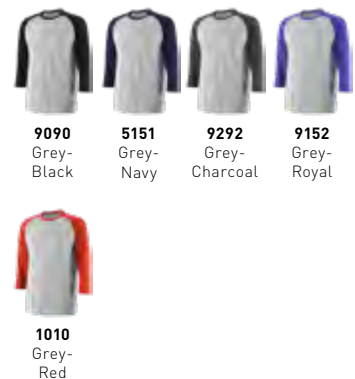

NEW MIZUNO 3/4 PRACTICE TEE

351109 / MSRP: $49.99 / SIZE: XS-XXL
YTH: 351110 / MSRP: $49.99 / SIZE: S-XL

MATERIALS
52% Polyester 48% Cotton

FEATURES
New to the team apparel line this cotton/poly blend 3/4 sleeve t-shirt is perfect for a practice jersey, under jersey and/or spirit wear piece. Front and back open for customization.