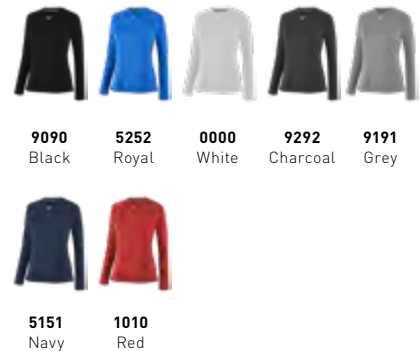

NEW WOMEN'S THERMO COMPRESSION LONG SLEEVE

351086 / Not Available / SIZE: XS-XXL

MATERIALS

90% Recycled Polyester, 10% Spandex

FEATURES

Made with sustainable fabrics and crafted specifically for the female athlete on those cool days. The Thermo Compression Long Sleeve has a dual sided 4 way stretch moisture wicking outer to keep you fresh and dry and a plush, fleeced lined inner to keep you warm and ready. With true compression fit and deep raglan sleeve for full range of motion.