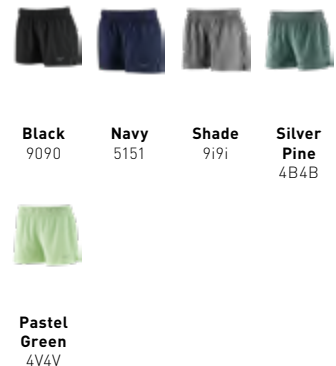

NEW WOMEN'S PERFORMANCE 4" SHORT + LINER

530245 / MSRP: \$64.99 / SIZE: XS-XXL

MATERIALS

90% Recycled Polyester, 10% Spandex

FEATURES

The Women's Performance 4-inch Short contains a liner to keep you secure and features a back zipper storage pocket, side seam pockets, and taped seams for a sleek finish.