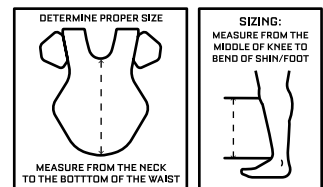

5110 Navy-Red