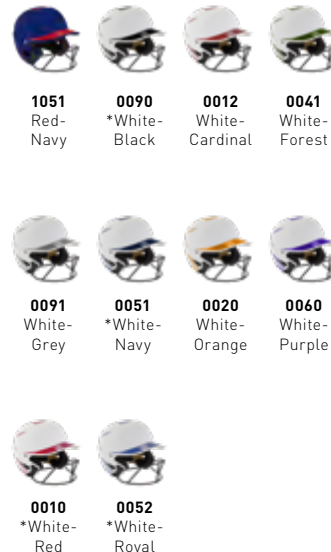

F6 BATTING HELMET

380392 / MSRP: $89.99 / SIZE: S-M, L-XL
YTH: 380394 / MSRP: $89.99 / SIZE: ONE SIZE FITS MOST

FEATURES: Our newest helmet design, the F6 Batting Helmet is designed with the female athlete in mind. It's constructed with a durable ABS plastic shell and an EVA Foam inner core for superior protection and interior comfort. MIZUNO DRYLITE® liner helps control moisture. Comes with mask and pre-marked hole locations for mask placement. Available in an array of colors with a dual tone matte finish. Meets NOCSAE standards.

* Youth Colors

SIZES (INCHES)	
Small/Medium	6 5/8" - 7 1/8"
Large/XL	7 1/8" - 7 6/8"
Youth	6 1/2" - 7 1/4"