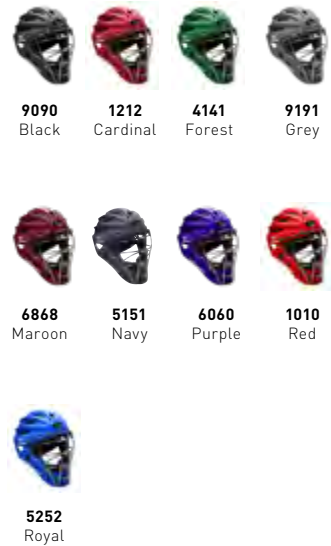

SAMURAI FASTPITCH CATCHER'S HELMET

380253 / MSRP: $159.99 / SIZE: 6 1/2" - 7 1/4"

FEATURES: Our top selling gear series in baseball and fastpitch softball, we build the Samurai with high quality materials made for the serious catcher that demands performance. We offer this series in many colors and with a design that matches the chest and shins to keep you looking and playing your best. The size of this helmet is engineered to fit a majority of female players, and the specifications are built to the exact same quality and protection level as our Samurai baseball catcher's helmets.