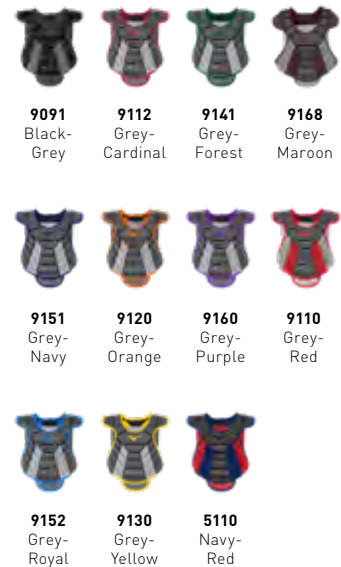

SAMURAI WOMEN'S CHEST PROTECTOR

380407 & 380402 / MSRP: $189.99 / SIZE: 13"-14"

FEATURES: Our Samurai fastpitch softball gear is gender engineered with the female player and the fastpitch game in mind. This gear has built in shoulder pads, an anatomical cut and air mesh lining for a lightweight feel and ideal fit designed exclusively for the quickness of the fastpitch game.