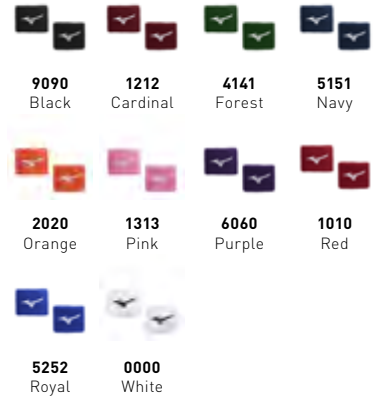

CORE
TEAM

3535
Optic
Yellow

2 INCH WRISTBANDS G2

370232 / Not Available / SIZE: ONE SIZE FITS ALL

FEATURES: Absorbent, comfortable, and made with a durable fabric that is machine washable and designed to hold up to the rigors of the game! Features an embroidered MIZUNO RUNBIRD® Logo for a premium look.