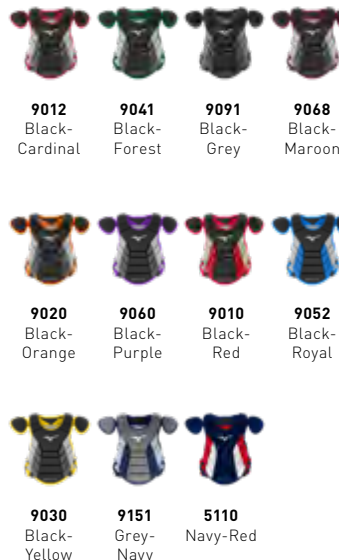

SAMURAI CHEST PROTECTOR

380379 & 380380 / MSRP: $199.99 / SIZE: 15"-16"
YTH: 380378 / MSRP: $189.99 / SIZE: 14"

FEATURES: Our top selling gear series, we build the Samurai with high quality materials made for the serious catcher that demands performance. The Samurai Chest Protector is made with Low Rebound Foam with a specially designed grippy surface to help keep balls in front of you. We offer this series in many colors to make sure you have the chance to look and feel like a pro no matter what field you're playing on. NOCSAE certified.