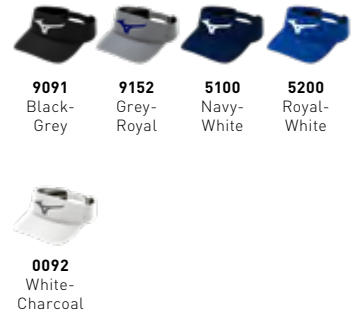

MIZUNO DIAMOND VISOR

370275 / MSRP: $39.99 / SIZE: ONE SIZE FITS ALL

FEATURES: This visor was designed to stay cool and dry while maintaining a professional appearance. The multi-layered headband absorbs sweat, while the mini pique weave fabric wicks away moisture and dries quickly. The Mizuno Diamond Visor features heat transfer logos, along with an adjustable hook and loop closure.