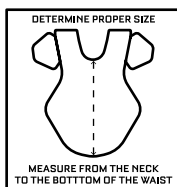

SAMURAI CHEST PROTECTOR

380379 & 380380 / MSRP: $199.99 / SIZE: 15"-16"
YTH: 380378 / MSRP: $189.99 / SIZE: 14"

FEATURES: Our top selling gear series, we build the Samurai with high quality materials made for the serious catcher that demands performance. The Samurai Chest Protector is made with Low Rebound Foam with a specially designed grippy surface to help keep balls in front of you. We offer this series in many colors to make sure you have the chance to look and feel like a pro no matter what field you're playing on. NOCSAE certified.