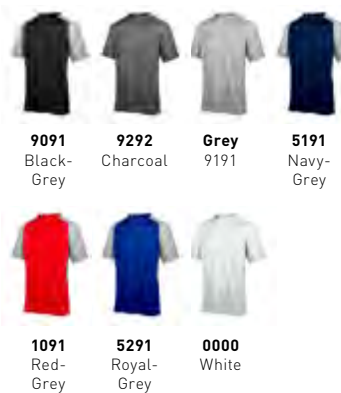

AEROLITE CREW BASEBALL JERSEY

350751 / MSRP: $49.99 / SIZE: XS-XXL
YTH: 350752 / MSRP: $44.99 / SIZE: S-XL

MATERIALS: 100% Polyester

FEATURES: Lightweight and breathable, the Mizuno AEROLITE Crew Jersey features moisture management, mesh fabric with raglan sleeve construction for added flexibility and range of motion. Classic pant grey color blocking on the sleeves and sides makes this the "go-to" jersey for any team.