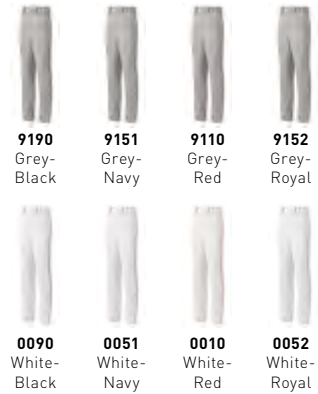

PREMIER PRO PIPED PANT G2

350387 / MSRP: \$69.99 / SIZE: XS-XXL
 YTH: 350388 / MSRP: \$64.99 / SIZE: S-XXXL

MATERIALS

100% Polyester Double Knit

FEATURES

Performance at the highest level. The Premier Pro Piped Baseball Pant G2 offers a professional look and feel. This hemmed finished leg opening style is offered in various piping colorways and is known as one of the most durable baseball pants on the market!