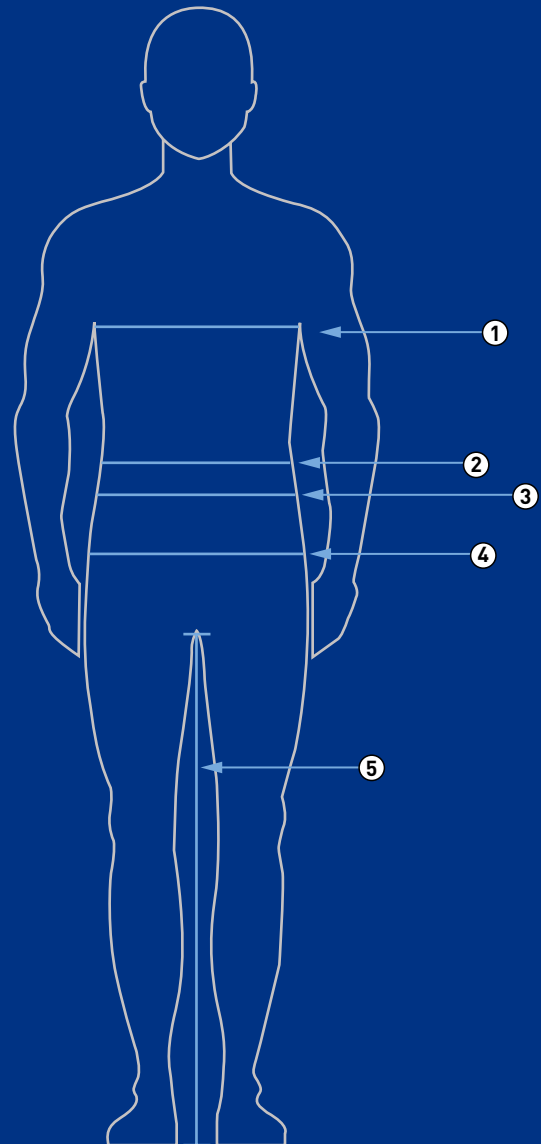

MEN'S / BOY'S

APPAREL SIZING CHARTS *

Men's

	XS	S	M	L	XL	XXL	XXXL
Chest	31-33"	34-37"	38-41"	41-44"	44-48"	48-52"	52-56"
Waist	27-29"	30-32"	32-35"	35-38"	38-43"	43-47"	47-51"
Hip	32-34"	32-34"	38-41"	41-44"	44-47"	47-50"	50-54"
Inseam	32	32.25	32.5	32.75	33	33	-

Boy's

	S	M	L	XL
Chest	26.5-27.5"	27.5-29.5"	29.5-32.5"	32.5-35"
Waist	24.5-25.5"	25.5-27"	27-28.5"	28.5-30"
Hip	27.5-29.5"	29.5-31.5"	31.5-33.5"	33.5-35.5"
Height	51-54"	54-59"	59-63"	63-67"

Socks

Shoe Size	S	M	L	XL
Men's	—	6-9	9-12	12-15
Boy's	1-6	—	—	—

1. CHEST

Measure around the fullest part of the chest points. Keep the tape horizontal.

2. NATURAL WAIST

Measure the narrowest part. Typically the small of your back where your body bends side to side.

3. LOW WAIST

Measured lower than the Natural Waist. This is typically near the top of the hip bone. Men usually wear the pants here, lower on the body.

4. HIP

Measure the fullest part of the hips. Keep the tape horizontal.

5. INSEAM

Measure from the crotch to the bottom of the leg. This is for pant wear length.

Use a cloth measuring tape for sizing.

Body measurements are given in inches. If your body measurement is on the border between two sizes, order the smaller size for a tighter "athletic" fit or the larger size for a loose "relaxed" fit. *Size charts define measurements of the body and not the garment.