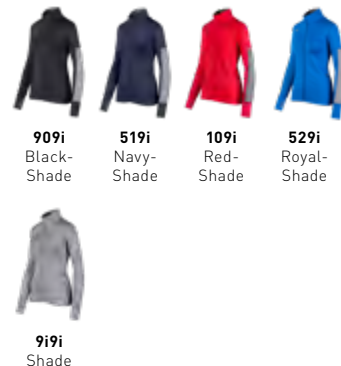

WOMEN'S ALPHA QUEST JACKET

530071 / Not Available / SIZE: XXS-XXL

MATERIALS: 88% Polyester, 12% Spandex

FEATURES: The Women's Alpha Quest Jacket brings your team's look to the next level. Its sleek lines, full-zip design, zippered side pockets, thumb holes, soft poly-spandex fabric and relaxed fit make this jacket an athletic staple.