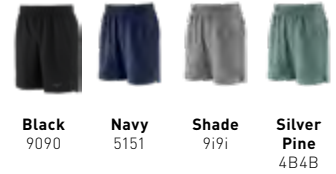

NEW MEN'S PERFORMANCE 9" SHORT LINERLESS

530246 / MSRP: \$69.99 / SIZE: S-XXL

MATERIALS

90% Recycled Polyester, 10% Spandex

FEATURES

The Performance 9-inch Short Linerless prioritizes comfort so you can perform your best. These shorts feature your classic side seam pockets and an added valuables pocket perfect for smaller items.