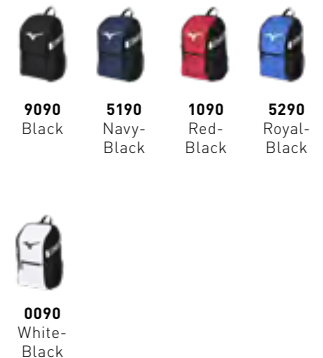

YOUTH FUTURE BACKPACK

360320 / MSRP: $54.99

DIMENSIONS: 8"x12"x16" **VOLUME:** 25 Liters

FEATURES: Our Youth Future Backpack is a great bag for youth players across many different sports. It boasts features such as bungees that can store different types of gear, 2 side pockets for bats or water bottles, large internal pocket for gear storage, and an external valuables pocket. Full of intuitive features and sized just right, it's the perfect bag for promising prospects!