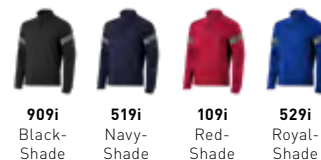

- Unisex

9090 Black 9595 Heathered Grey 5151 Navy

MIZUNO LONG SLEEVE HITTING JACKET

350949 / MSRP: \$69.99 / SIZE: S-XXXL
 YTH: 350950 / MSRP: \$64.99 / SIZE: M-XL

MATERIALS: 88% Polyester / 12% Spandex

FEATURES: The hitting jacket perfected. Made with a premium, comfortable and ultra lightweight stretch woven fabric that is also wind resistant. Designed with a front 1/4 zip construction and 1/4 zip side expansion opening to make this the ultimate hitting jacket.