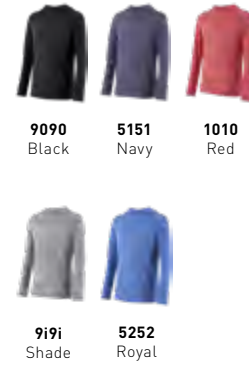

COMP DIAMOND LONG SLEEVE CREW

350638 / MSRP: Not Available / SIZE: XS-XXL
YTH: 350639 / Not Available / SIZE: S-XL

MATERIALS: 88% Polyester, 12% Spandex

FEATURES: Great for use as a practice tee or an alternate jersey. Lightweight, comfortable, and featuring MIZUNO DRYLITE® technology to help manage moisture.