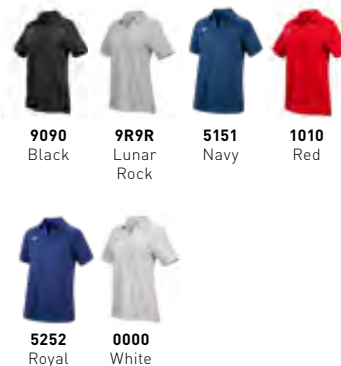

WOMEN'S SCOUT POLO

530080 / MSRP: $79.99 / SIZE: XS-XXL

MATERIALS: 100% Polyester

FEATURES: Made with stretchy, sweat-wicking, subtly horizontal striped fabric, the Women's Scout Polo brings modern professionalism to any competition. The sleek design features a high-low waist length, open collar and silicon logo application on the right chest for a premium look.