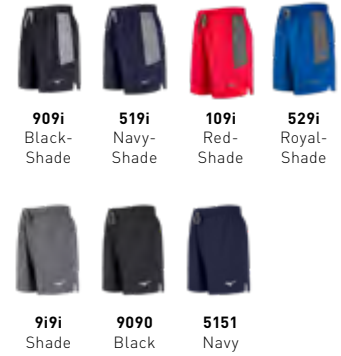

MEN'S MIZUNO 7" SHORT

530048 / MSRP: \$64.99 / SIZE: XS-XXL

MATERIALS: 88% Polyester, 12% Spandex

FEATURES: The Mizuno 7" Volley Short gives guys the confidence to move in style. This no-pocket short has a drawstring closure and detailed color panels on the sides. It is made with a high quality stretch woven that provides solid durability for your tough workouts or competition.