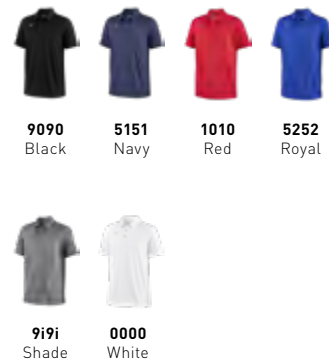

MEN'S MIZUNO ACCEL POLO

530225 / MSRP: \$79.99 / SIZE: S-XXXL

MATERIALS

94% Polyester, 6% Spandex

FEATURES

The Mizuno Accel Polo features our Mizuno DryLite™ technology that transports excess moisture away from the body. This solid one-color polo will be your go-to for all activities.