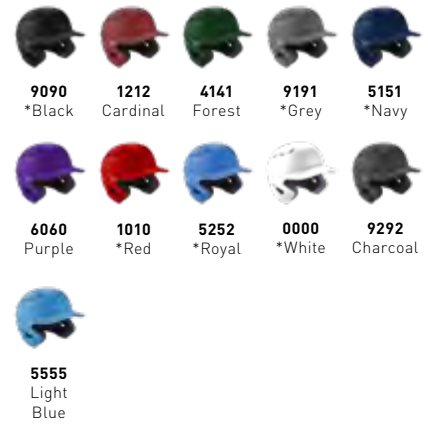

B6 BATTING HELMET - SOLID

380388 / MSRP: $59.99 / SIZE: S-M, L-XL
YTH: 380390 / MSRP: $59.99 / SIZE: ONE SIZE FITS MOST

FEATURES: Our newest helmet design, the B6 Batting Helmet is constructed with a durable ABS plastic shell and features Mizuno's exclusive honeycomb structure, which makes for a lighter and stronger helmet design. An EVA Foam inner core provides superior protection and interior comfort, while a MIZUNO DRYLITE® liner helps control moisture. Comes with pre-marked hole locations for mask placement. Available in an array of colors with a solid matte finish. Meets NOCSAE standards.

* Youth Colors

SIZES (INCHES)	
Small/Medium	6 3/4" - 7 3/8"
Large/XL	7 3/8" - 7 7/8"
Youth	6 1/2" - 7 1/4"