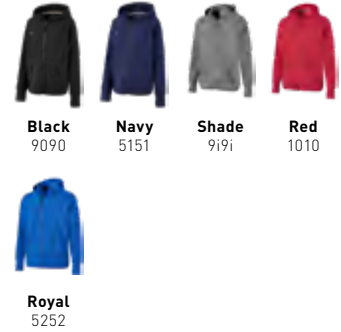

NEW POWER WARM-UP

530230 / MSRP: $119.99 / SIZE: XXS-XXL
YTH: 530231 / MSRP: $114.99 / SIZE: XXS-XXL

MATERIALS: 86% Nylon, 14% Spandex

FEATURES Power up in the Mizuno Power Warm-up. Equipped with thumbholes, a full-length zipper for easy removal, secure front zip closure pockets, and a hood with drawcords, your body heat is secured to stay in so that you can perform your best.

- Unisex