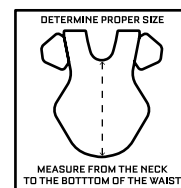

SAMURAI BOX SET

15"-380417 & 16"-380418 / MSRP $529.99

YTH: 14"-380420 / MSRP $529.99

FEATURES: Get Mizuno's top-selling Samurai catcher's gear series with the convenience of having everything you need boxed for you in a complete set. Made with high-quality materials and full of innovative design details, Samurai gear is highly durable and made for high-performance and protection without compromising comfort. The Samurai Chest Protector is constructed with a Low Rebound Foam with a specially designed grippy surface to help keep balls in front of you. Shin Guards feature Mizuno's patented K-Pad and a Triple Knee Cup construction for superior comfort and knee protection, while the Samurai Catcher's helmet is designed with a strategic ventilation system, 3-layer EVA foam padding, and a strong steel mask. The ultimate catcher's gear set, Samurai is made for the catcher who demands high performance. Set includes Samurai Adult Helmet, Samurai Adult Shin Guards, and Samurai Chest Protector. Helmet and Chest Protector are NOCSAE certified.