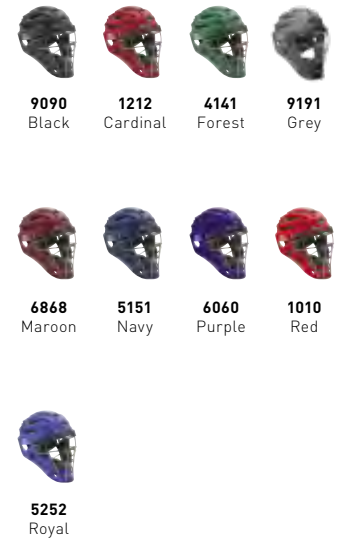

9030 Black-Yellow

9151 Grey-Navy

5110 Navy-Red

SAMURAI CATCHER'S HELMET

380191 / MSRP: \$159.99
 YTH: 380192 / MSRP: \$159.99

FEATURES: Our top selling gear series, we build the Samurai with high quality materials made for the serious catcher that demands performance. We offer this series in many colors to make sure you have the chance to look and feel like a pro no matter what field you're playing on.