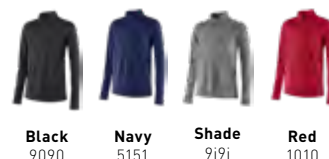

NEW MEN'S PERFORMANCE 1/4

530237 / MSRP: \$69.99 / SIZE: S-XXXL

MATERIALS

50% Recycled Polyester, 40% Polyester, 10% Spandex

FEATURES

The Mizuno Performance 1/4 Zip is a breathable piece with it's mesh back and is perfect for layering when needed or when you just want something light.