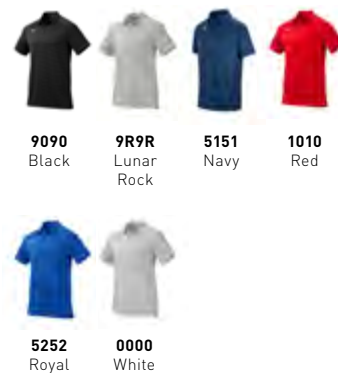

MEN'S SCOUT POLO

530079 / MSRP: $79.99 / SIZE: S-XXXL

MATERIALS: 100% Polyester

FEATURES: Made with stretchy, sweat-wicking, subtly horizontal striped fabric, the Scout Polo brings modern professionalism to any competition. The sleek design features a high-low waist length, open collar and silicon logo application on the right chest for a premium look.