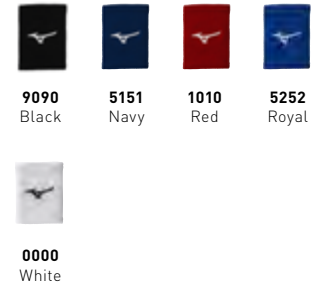

5 INCH WRISTBANDS G2

370233 / MSRP: $15.99 / SIZE: ONE SIZE FITS ALL

FEATURES: Made with a soft, stretchable fabric to provide a comfortable, secure fit. Machine washable and featuring an embroidered MIZUNO RUNBIRD® logo to give you a professional look.