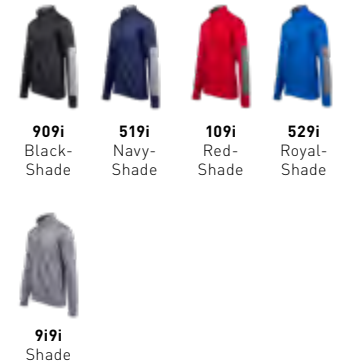

- Unisex

MEN'S ALPHA QUEST JACKET

530073 / Not Available / SIZE: XS-XXL
 YTH: 530072 / Not Available / SIZE: M-L

MATERIALS: 88% Polyester, 12% Spandex

FEATURES: The Alpha Quest Jacket brings your team's look to the next level. Its sleek lines, full-zip design, zippered side pockets, thumb holes, soft poly-spandex fabric and relaxed fit make this jacket an athletic staple.