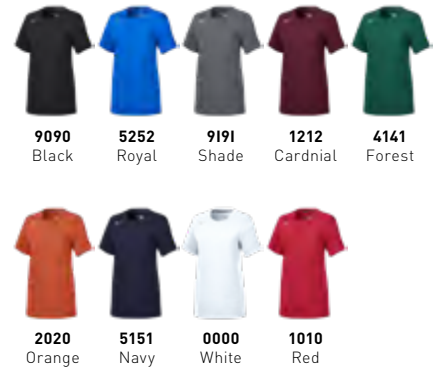

MATERIALS: 88% Polyester, 12% Spandex

FEATURES: With a new improved fit and updated crew-cut neckline, the Attack Tee 3.0 delivers as a favorite on the court. Great for use as a practice t-shirt or alternate jersey, the cotton-feel fabric is so soft, lightweight and breathable.

RETIREMENT: May 2025

*All are compliant under regulations for NCAA and NFHS