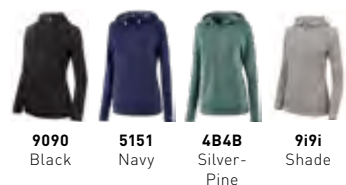

NEW WOMEN'S INFINITY HOODIE

422179 / Not Available / SIZE: XS-XXL

MATERIALS: 42% Recycled Polyester, 41% Polyester, 17% Spandex

FEATURES: The Mizuno Infinity Hoodie is lightweight, made from recycled materials and ready to be layered on any time you need it. With 2 zipper pockets, and adjustable hood and convenient thumbholes, it's your best cool-weather running companion.