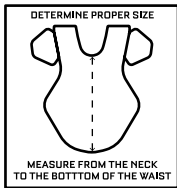

SAMURAI WOMEN'S CHEST PROTECTOR

380407 & 380402 / MSRP: $189.99 / SIZE: 13"-14"

FEATURES: Our Samurai fastpitch softball gear is gender engineered with the female player and the fastpitch game in mind. This gear has built in shoulder pads, an anatomical cut and air mesh lining for a lightweight feel and ideal fit designed exclusively for the quickness of the fastpitch game.