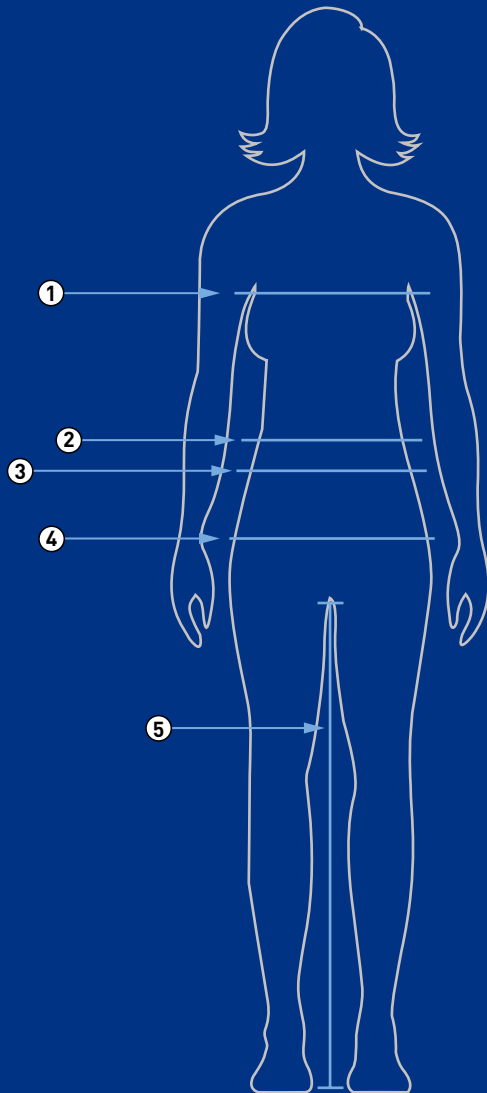

WOMEN'S / GIRL'S

APPAREL SIZING CHARTS *

Women's

	XS	S	M	L	XL	XXL
Chest	30-33"	33-36"	36-38"	38-41"	41-44"	44-48"
Waist	24-26"	26-29"	29-31"	31-34"	34-38"	38-42"
Hip	34-36"	36-38"	39-41"	39-41"	44-47"	47-50"
Inseam	31"	31"	31.5"	31.5"	31.75"	31.75"

Women's Bra Measurement Chart

	XS	S	M	L	XL
Bust/Chest	30-32"	32-34"	34-36"	36-38"	38-40"
Cup Size	A-B	A-B	B-C	B-C	B-C

Girl's

	S	M	L
Chest	27-28.5"	28.5-30.5"	30.5-33"
Waist	24-25"	25-26.5"	26.5-28"
Hip	28.5-30.5"	30.5-32.5"	32.5-34.5"
Height	51-54"	54-59"	59-63"

Socks

Shoe Size	S	M	L	XL
Women's	4-7	6.5-10	10-13	—
Girl's	1-6	—	—	—

1. CHEST

Measure around the fullest part of the chest points. Keep the tape horizontal.

2. NATURAL WAIST

Measure the narrowest part. Typically the small of your back where your body bends side to side.

3. LOW WAIST

Measured lower than the Natural Waist. This is typically near the top of the hip bone. Men usually wear the pants here, lower on the body.

4. HIP

Measure the fullest part of the hips. Keep the tape horizontal.

5. INSEAM

Measure from the crotch to the bottom of the leg. This is for pant wear length.

Use a cloth measuring tape for sizing.

Body measurements are given in inches. If your body measurement is on the border between two sizes, order the smaller size for a tighter "athletic" fit or the larger size for a loose "relaxed" fit. *Size charts define measurements of the body and not the garment.