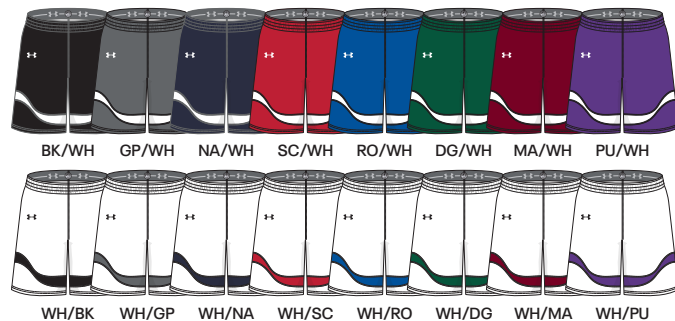

FURY 2.0 SHORT

SM-2XL, OVERSIZE 3XL, YSM-YXL

STYLE	SIZE	PACKAGE	PRICE
UKS532M (M)	SM-2XL	BLANK	$62.50
UKS532Y (Y)	YSM-YXL	BLANK	$54.00

- All-over ventilated pin dot mesh
- 9" inseam men's, 7" inseam for youth