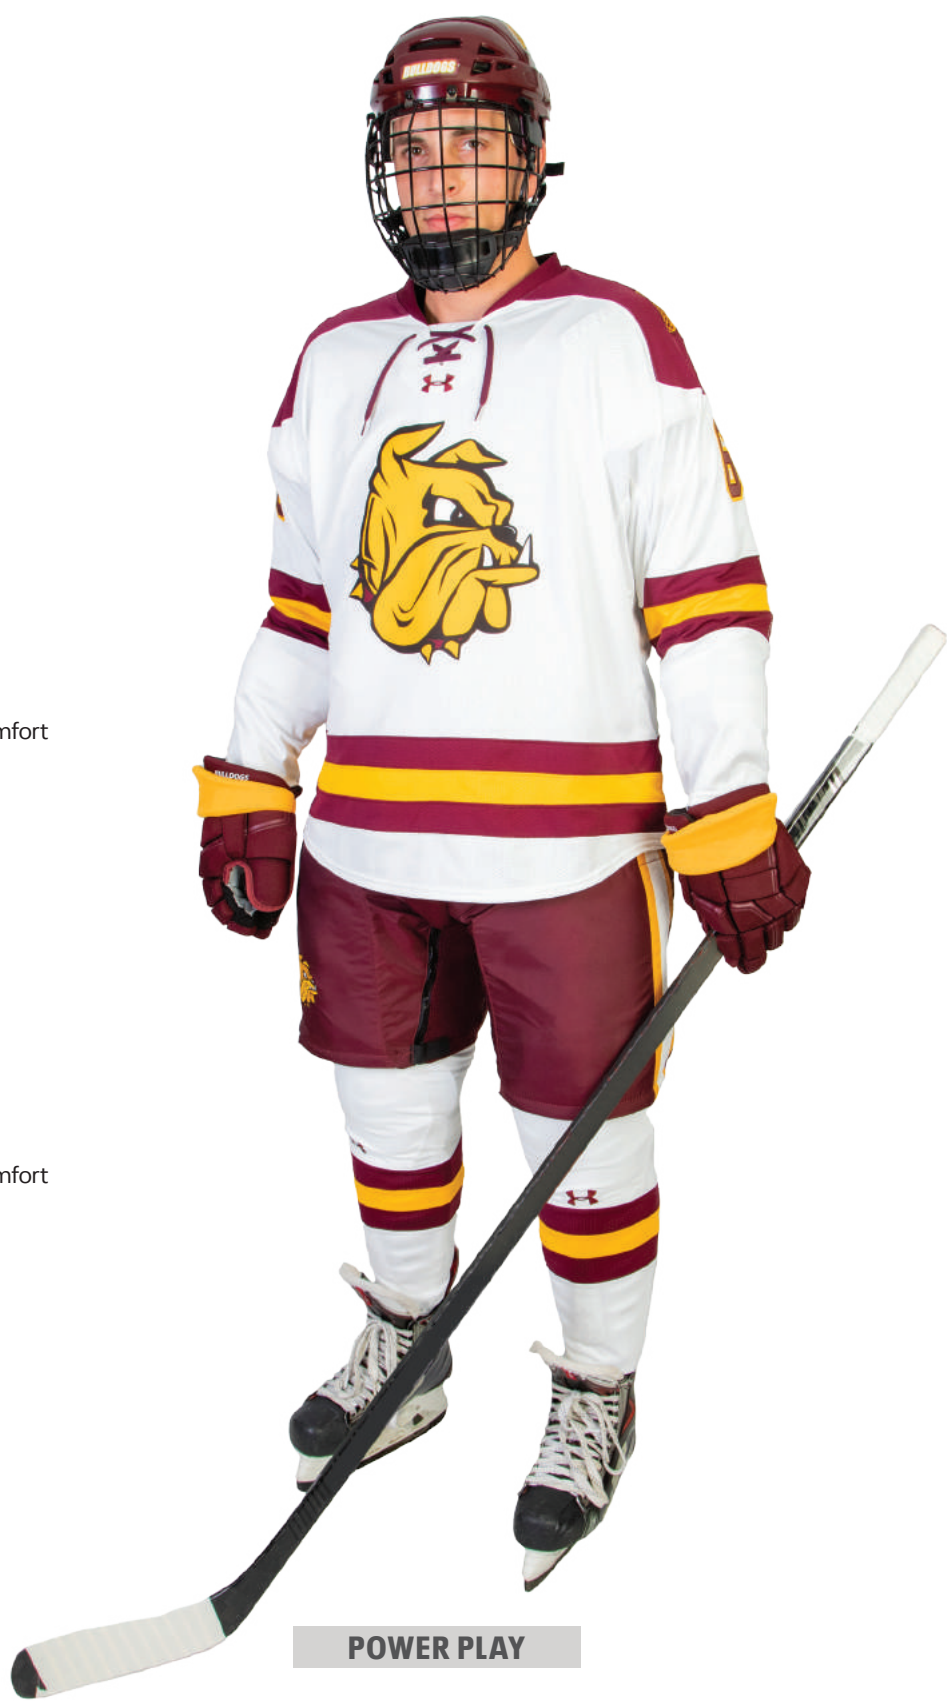

UA POWER PLAY JERSEY

SM-2XL

JERSEY	SIZE	PRICE
UH029JM (M)	SM-2XL	$325.00
BLANK		$265.00

GOALIE JERSEY

UH029JMG (M)	SM-2XL	$340.00
BLANK		$315.00

• Pin dot mesh offers maximum breathability and comfort

WHT	VWH	SLG	BBG	BLK	PUR	MDN	RYL	VBL
FGR	TKG	DKO	RED	CRD	MAR	VGD	SGD	

UA POWER PLAY SOCK

XS-XL

SOCK	SIZE	PRICE
UH030SM (M)	XS-XL	$140.00

• Pin dot mesh offers maximum breathability and comfort

WHT	VWH	SLG	BBG	BLK	PUR	MDN	RYL	VBL
FGR	TKG	DKO	RED	CRD	MAR	VGD	SGD	

BASE UNIFORM APPROVED FOR HS PLAY