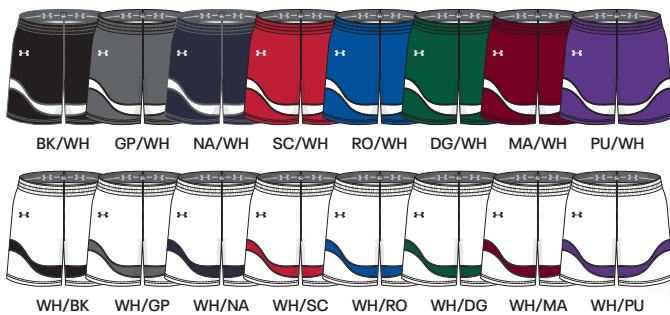

FURY 2.0 SHORT

SM-2XL, OVERSIZE 3XL, YSM-YXL

STYLE	SIZE	PACKAGE	PRICE
UKS532W (W)	SM-2XL	BLANK	$62.50
UKS532Y (Y)	YSM-YXL	BLANK	$54.00

- All-over ventilated pin dot mesh
- 7" inseam women's