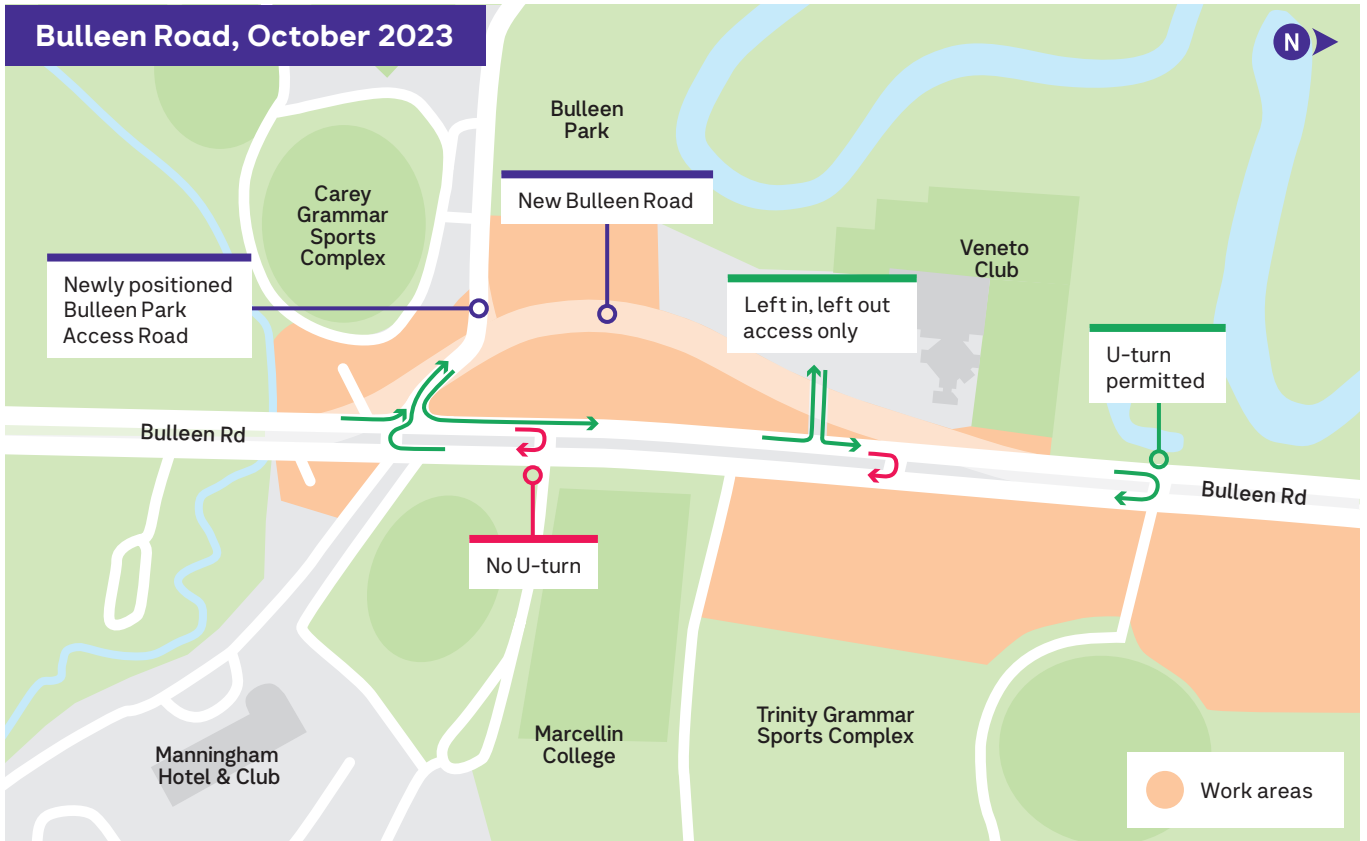

Bulleen Road, October 2023