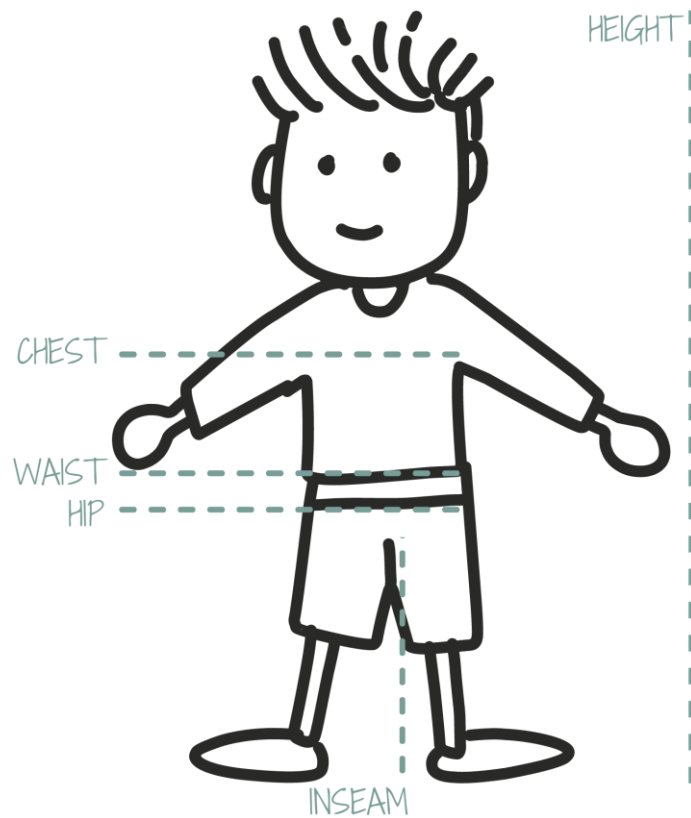

Size Guide

Size	Age	Weight (lb)	Height (cm)	Chest (cm)
3m	0-3m	9-13	Up to 58	43
6m	3-6m	13-16	58-66	45
9m	6-9m	16-19	66-74	47
12m	9-12m	19-22	74-78	48
18m	12-18m	22-25	78-84	50
24m	12-18m	25-28	84-92	52

*Please note that sizing may vary