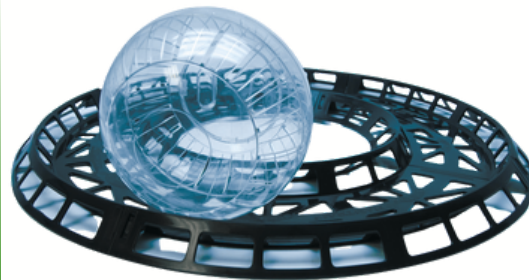

Hagen Small Animal Food

[CLICK HERE](#)

15% OFF

Prevue Snuggle Huts & Sacks

[CLICK HERE](#)

15% OFF

Kaytee Hamtrack Exercise Loop

15% OFF