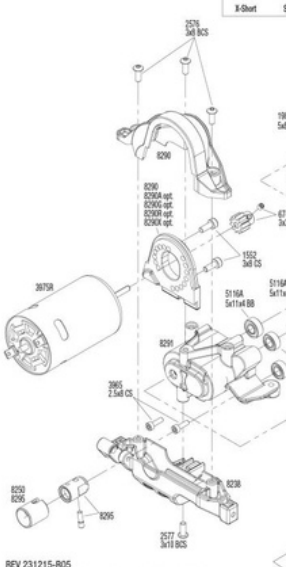

TRX4 Driveshaft Length Indicators