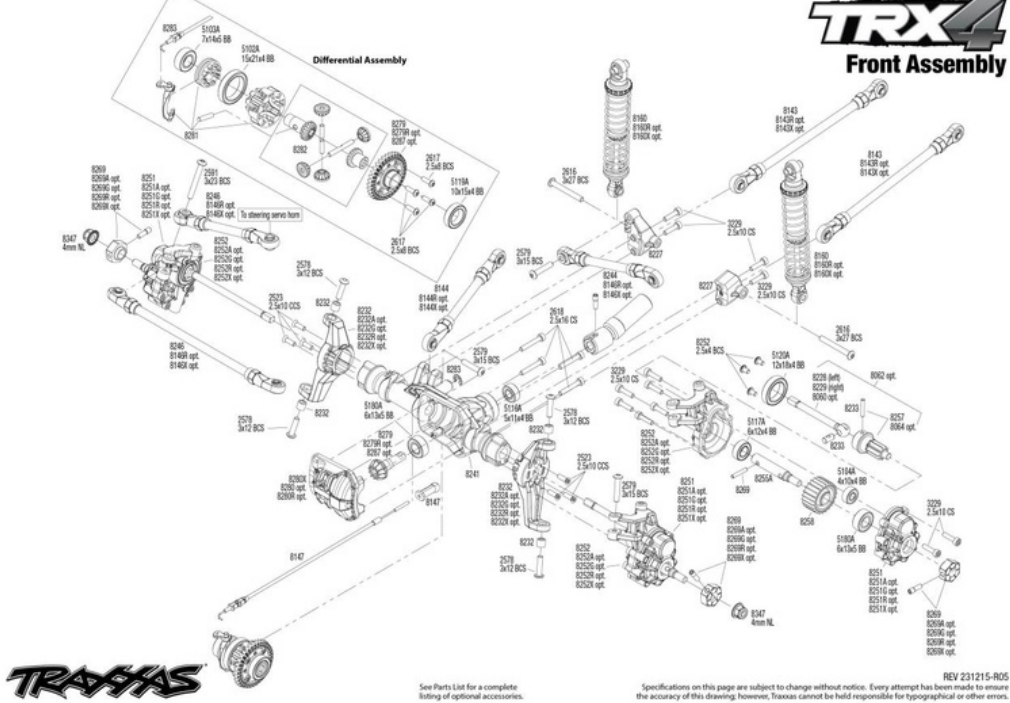

TRX4 Chassis Assembly

TRX4 Front Assembly

TRX4 Link Dimensions

Modular Assembly

TRX4 Shock Assembly

TRX4 Rear Assembly

TRX4 Driveshaft Length Indicators

Transmission Assembly