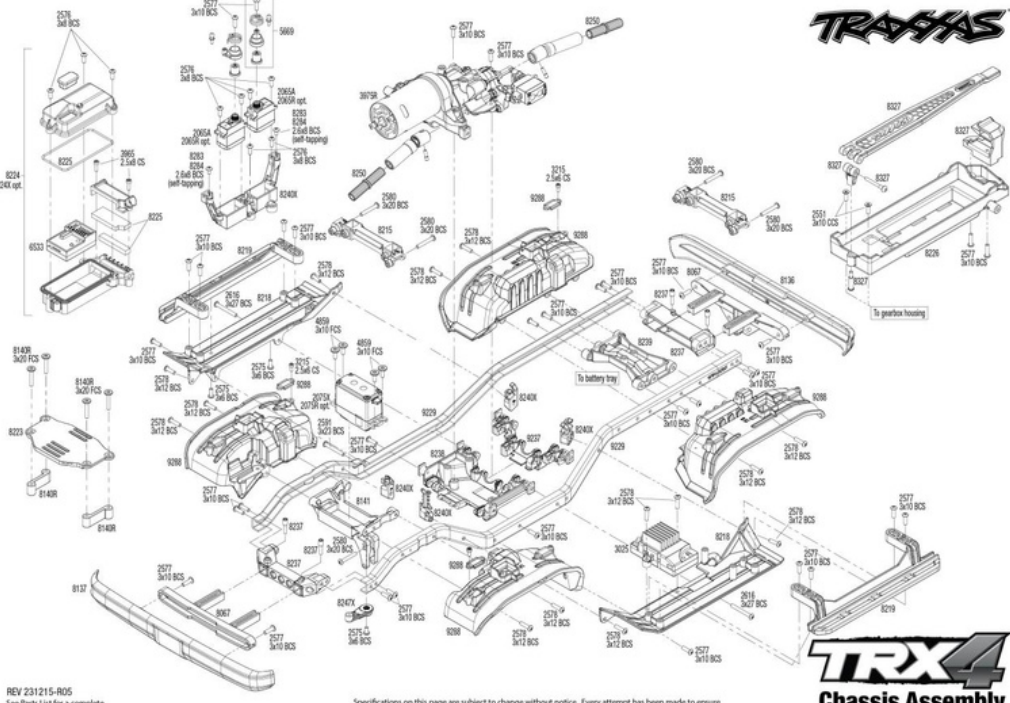

TRX4 Chassis Assembly