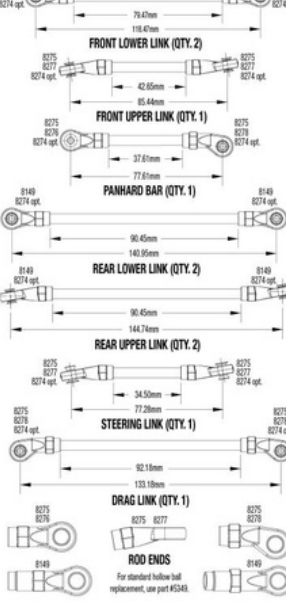

TRX4 Front Assembly

TRX4 Link Dimensions