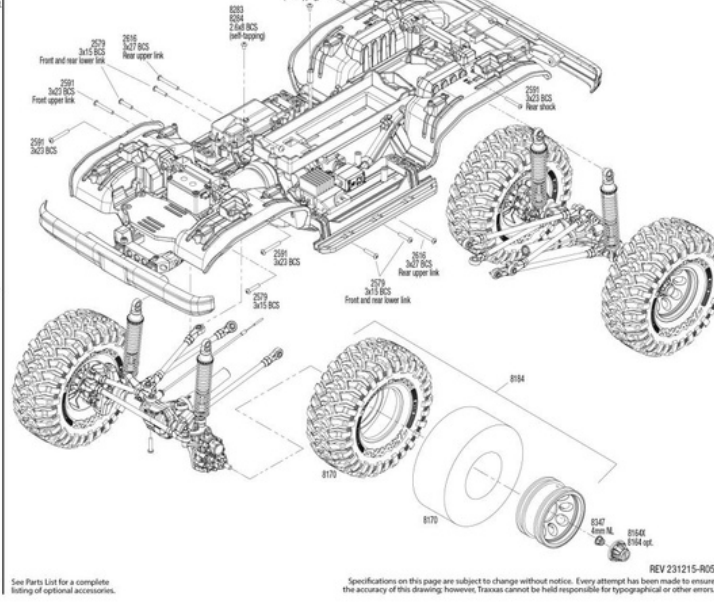

Modular Assembly