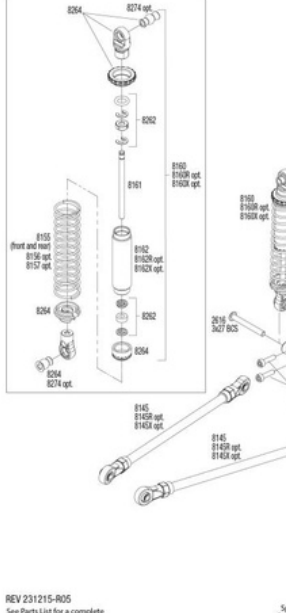

TRX4 Shock Assembly