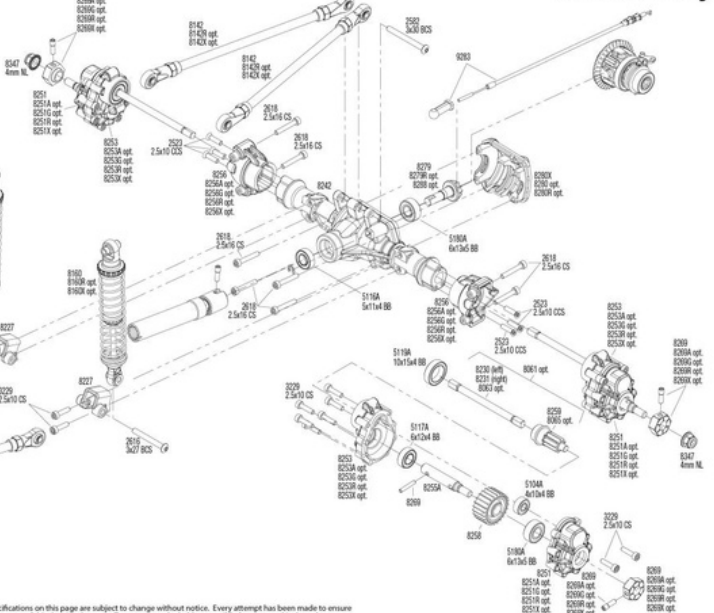

TRX4 Rear Assembly