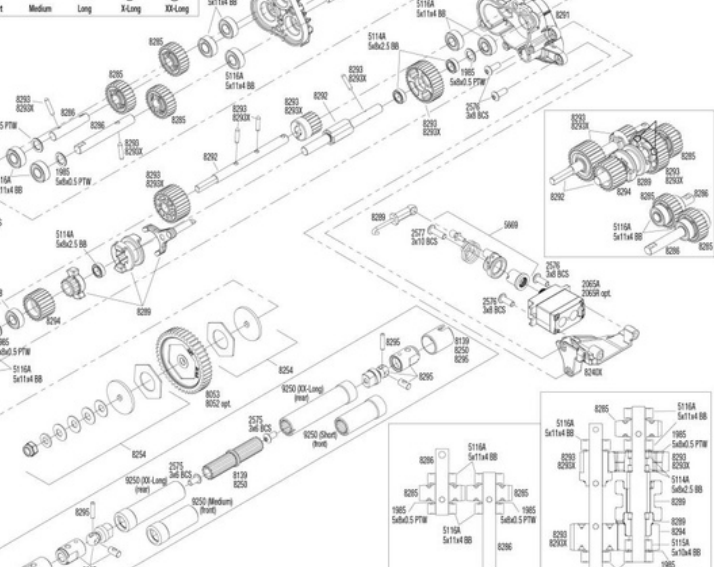

Transmission Assembly