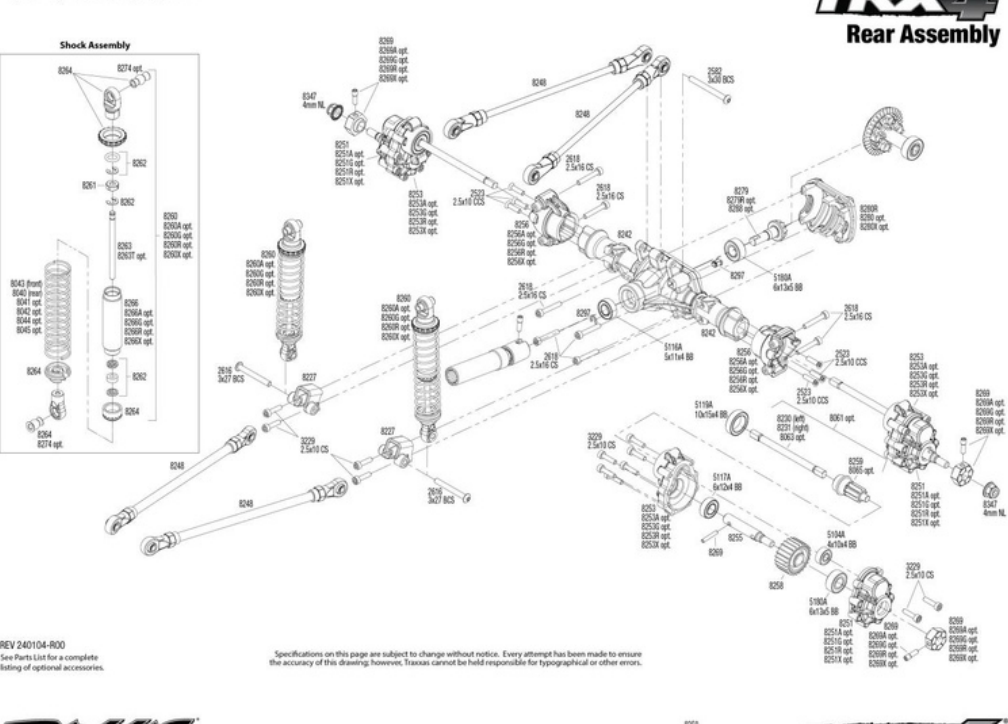

See Parts List for a complete listing of optional accessories. Specifications on this page are subject to change without notice. Every attempt has been made to ensure the accuracy of this drawing; however, Traxxas cannot be held responsible for typographical or other errors. REV 240104-000