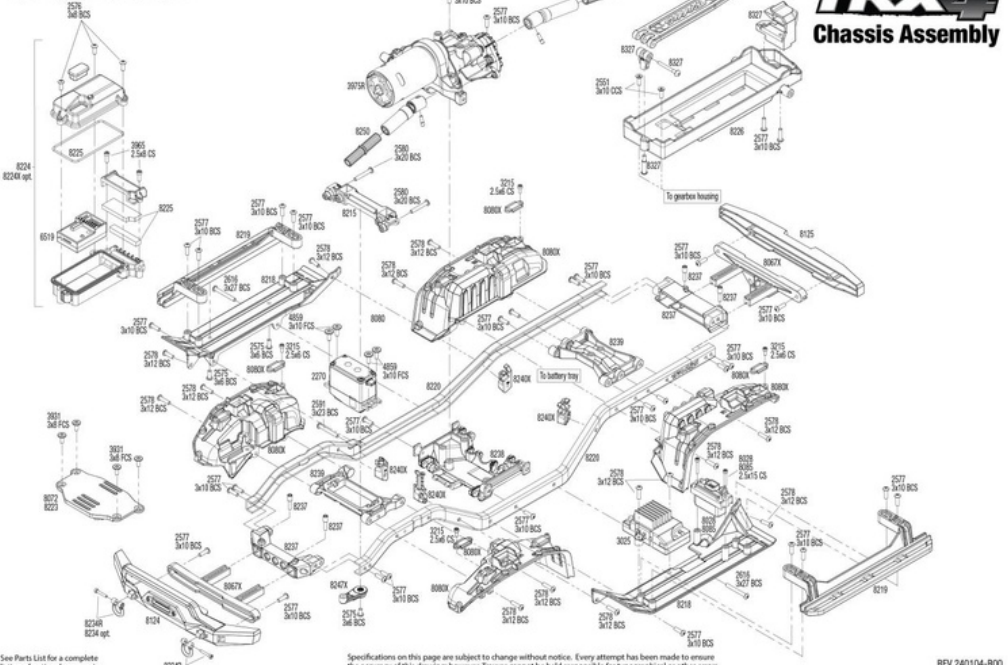

See Parts List for a complete listing of optional accessories. Specifications on this page are subject to change without notice. Every attempt has been made to ensure the accuracy of this drawing; however, Traxxas cannot be held responsible for typographical or other errors. REV 240104-000