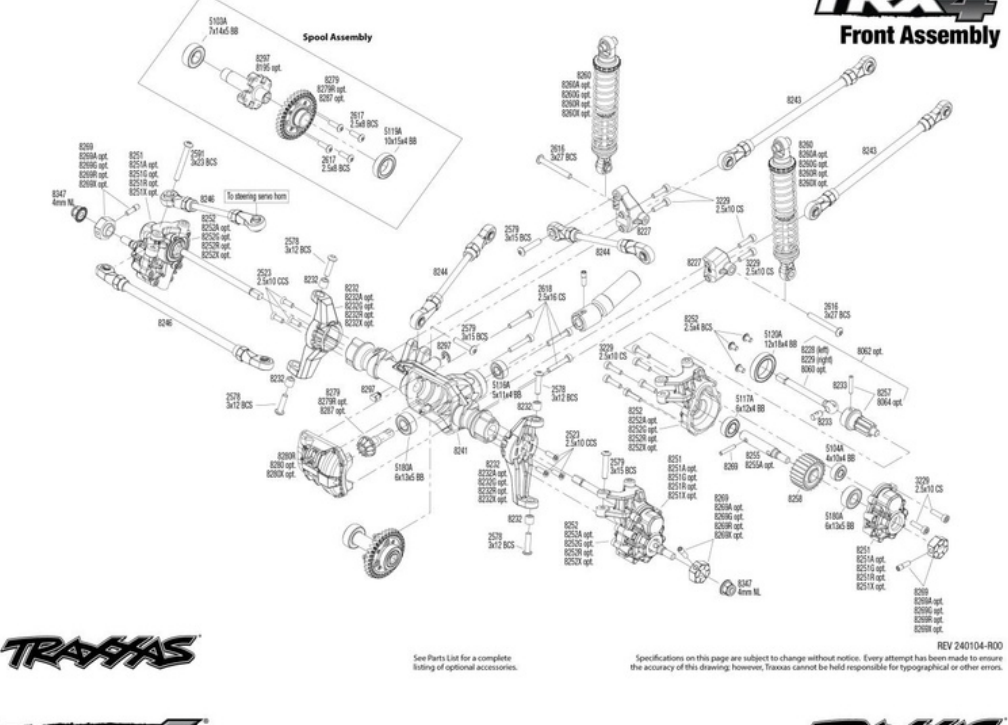

See Parts List for a complete listing of optional accessories. Specifications on this page are subject to change without notice. Every attempt has been made to ensure the accuracy of this drawing; however, Traxxas cannot be held responsible for typographical or other errors. REV 240104-000