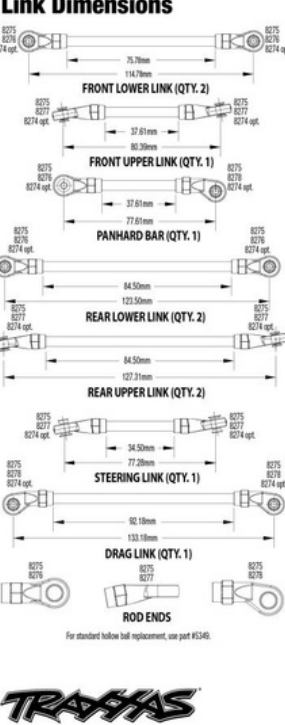

See Parts List for a complete listing of optional accessories. Specifications on this page are subject to change without notice. Every attempt has been made to ensure the accuracy of this drawing; however, Traxxas cannot be held responsible for typographical or other errors. REV 240104-000