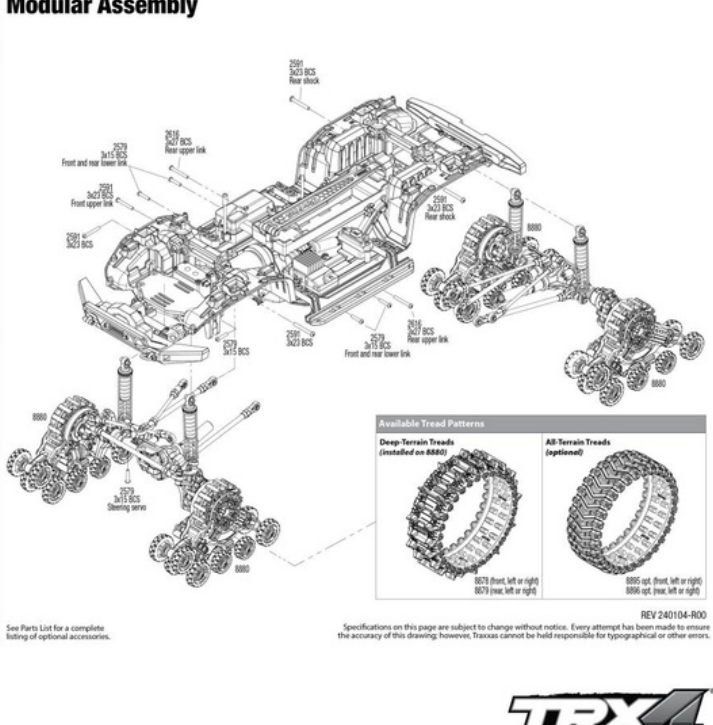

See Parts List for a complete listing of optional accessories. Specifications on this page are subject to change without notice. Every attempt has been made to ensure the accuracy of this drawing; however, Traxxas cannot be held responsible for typographical or other errors. REV 240104-000