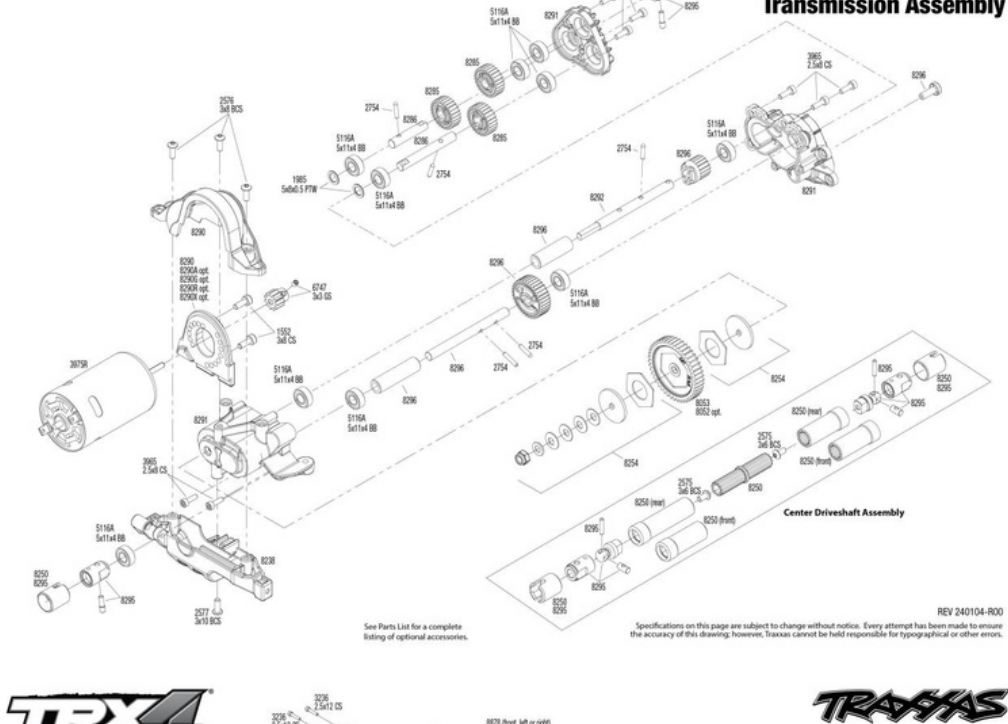

See Parts List for a complete listing of optional accessories. Specifications on this page are subject to change without notice. Every attempt has been made to ensure the accuracy of this drawing; however, Traxxas cannot be held responsible for typographical or other errors. REV 240104-000