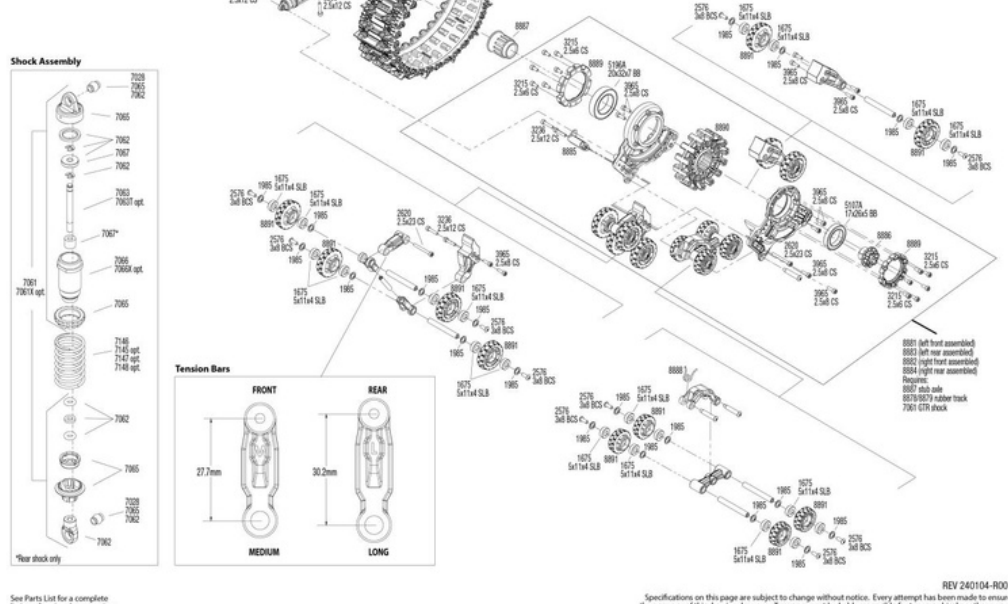

See Parts List for a complete listing of optional accessories. Specifications on this page are subject to change without notice. Every attempt has been made to ensure the accuracy of this drawing; however, Traxxas cannot be held responsible for typographical or other errors. REV 240104-000