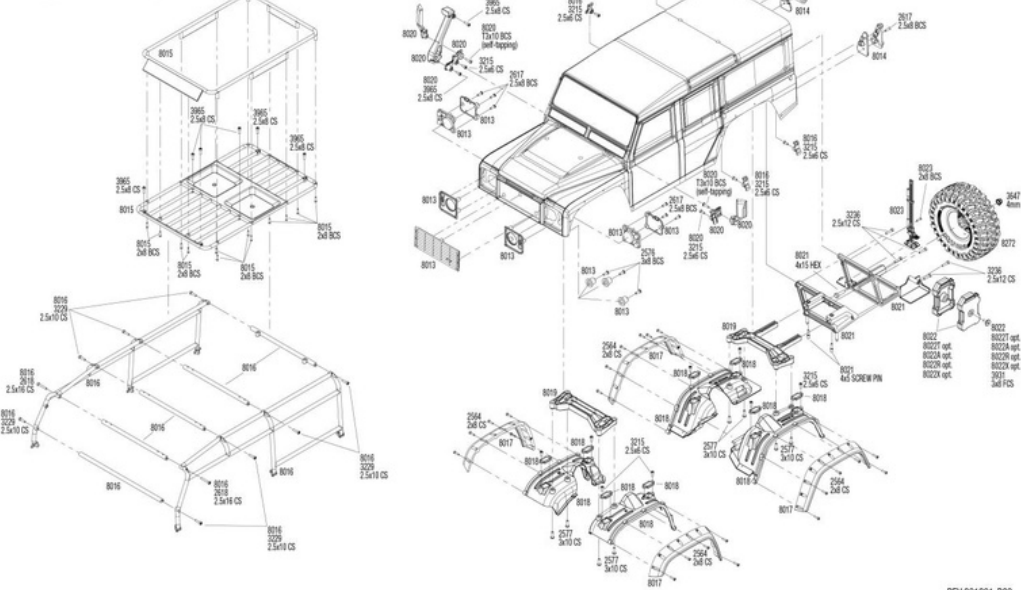

TRX4

Body Assembly