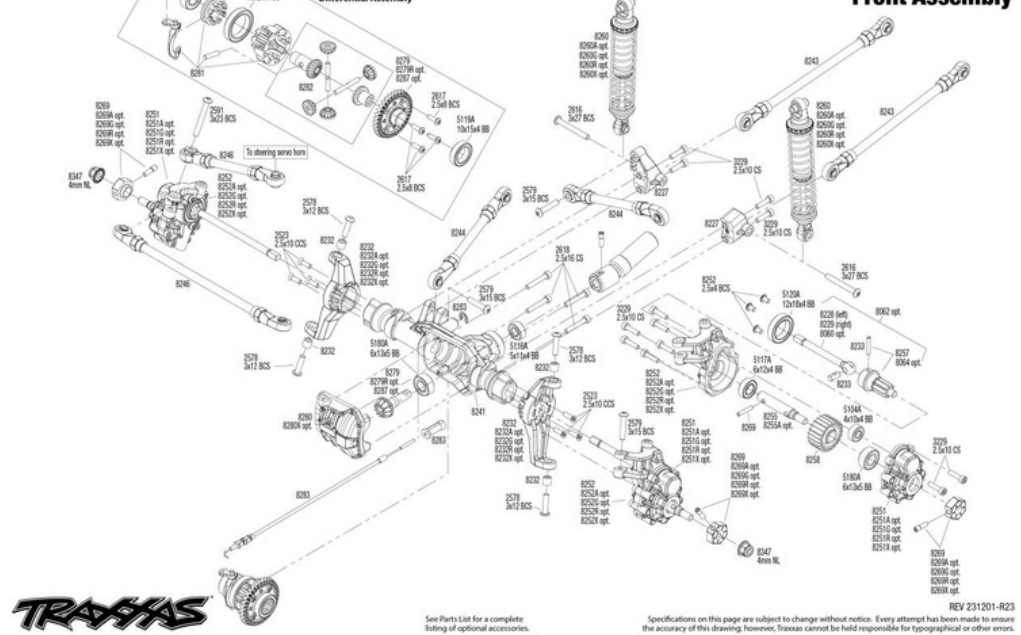

TRAXXAS

TRX4

Front Assembly

REV 231201-R23