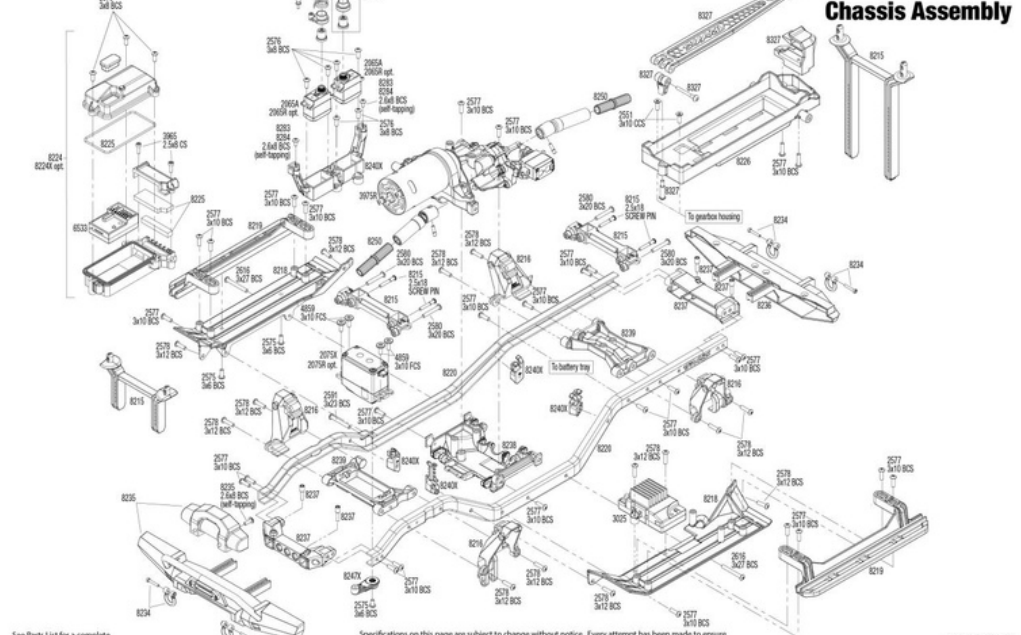

TRAXXAS

TRX4

Chassis Assembly

REV 231201-R23