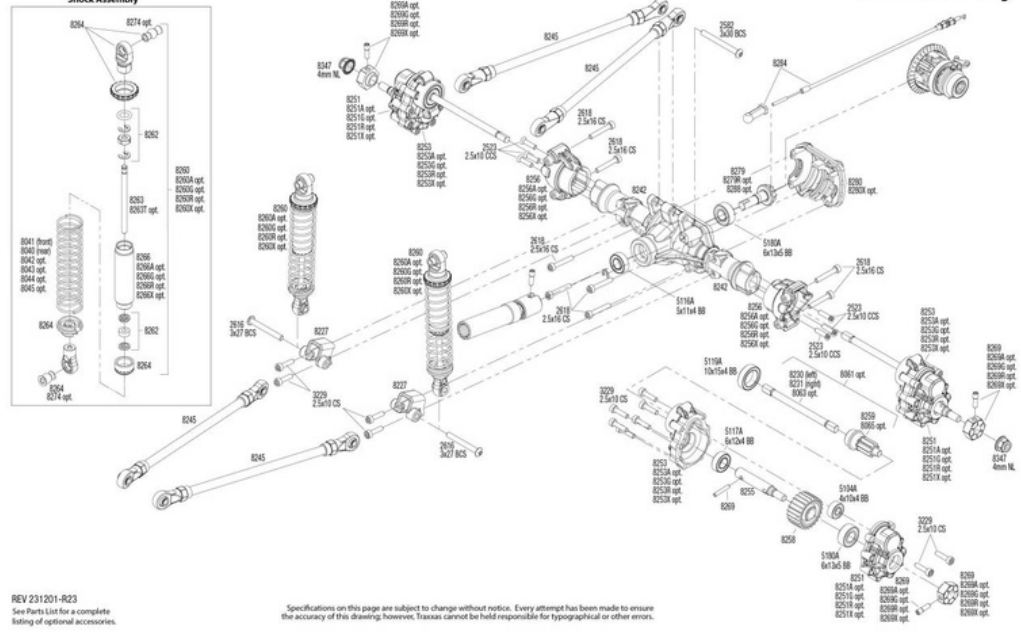

TRAXXAS

TRX4

Rear Assembly

REV 231201-R23

REV 231201-R23