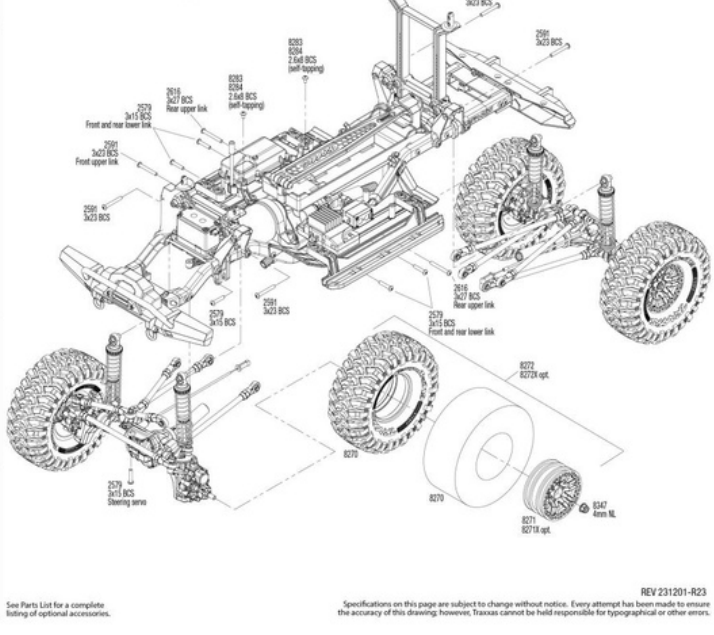

Modular Assembly

REV 231201-R23