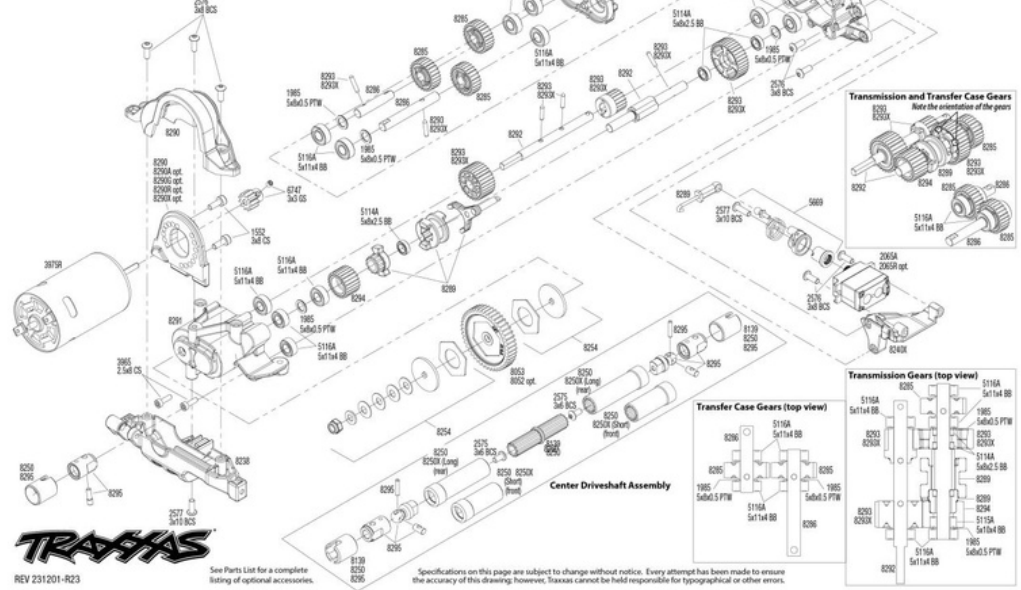

TRX4

Driveshaft Length Indicators

Transmission Assembly

REV 231201-R23

See Parts List for a complete listing of optional accessories.

REV 231201-R23