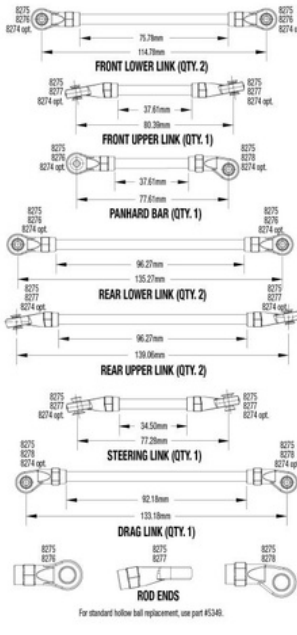

TRX4

Link Dimensions