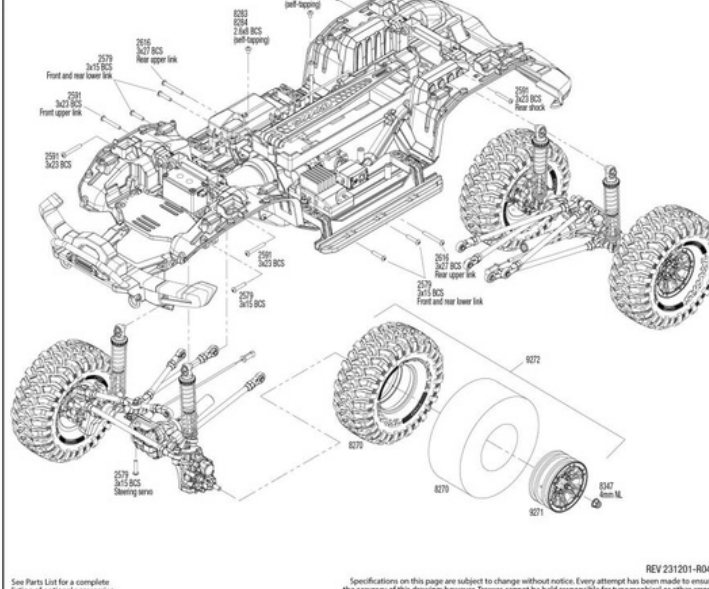

Modular Assembly

See Parts List for a complete listing of optional accessories.