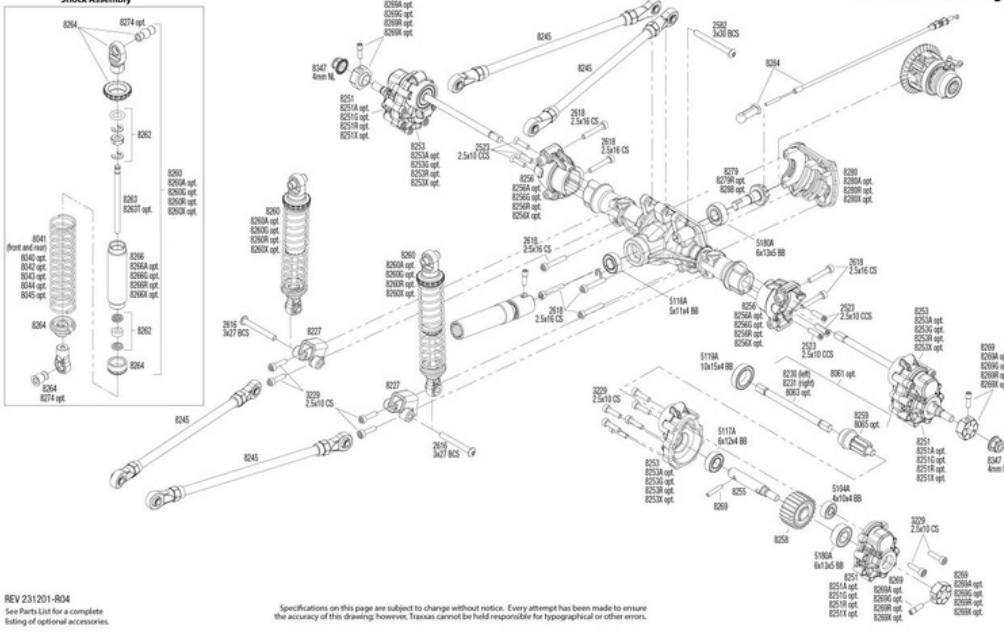

For standard ball ball replacement, use part #5349.

Modular Assembly

See Parts List for a complete listing of optional accessories.