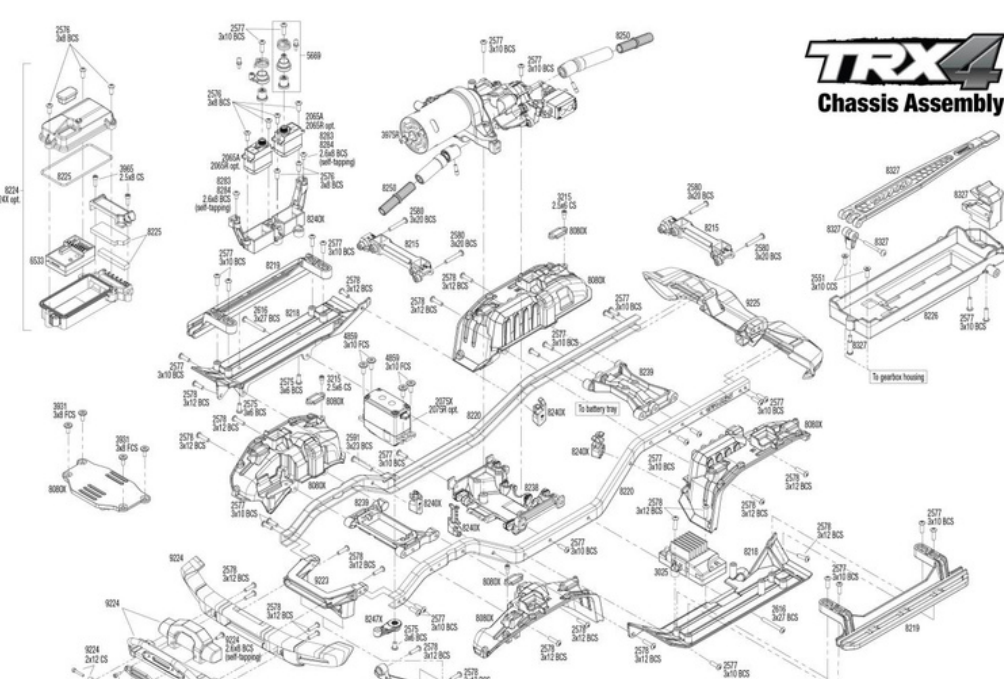

For standard ball ball replacement, use part #5349.

Modular Assembly

See Parts List for a complete listing of optional accessories.