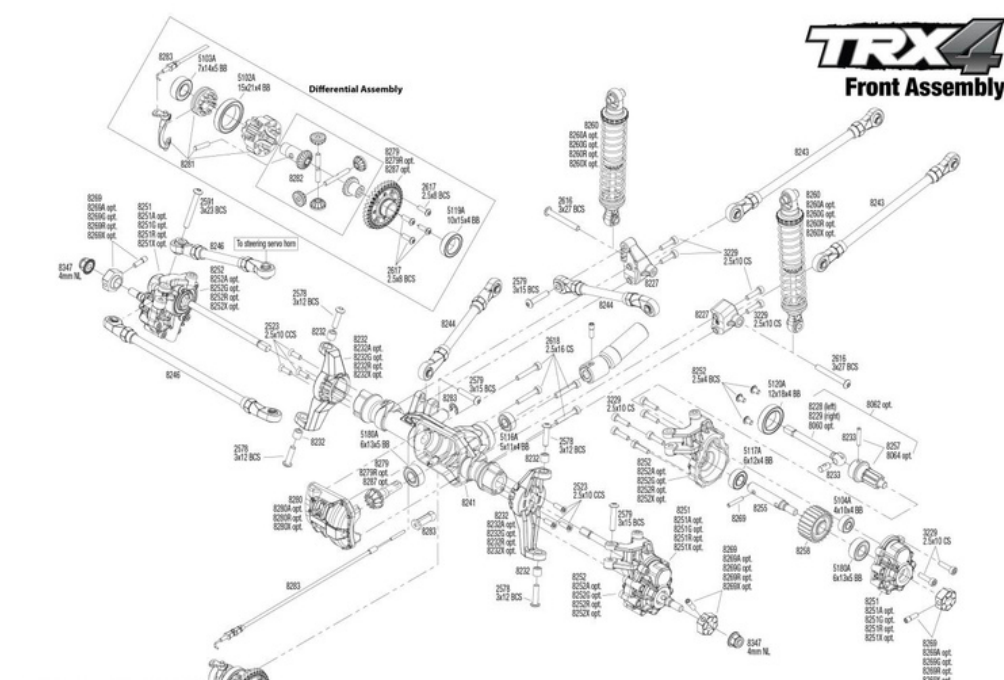

For standard ball ball replacement, use part #5349.

Modular Assembly

See Parts List for a complete listing of optional accessories.