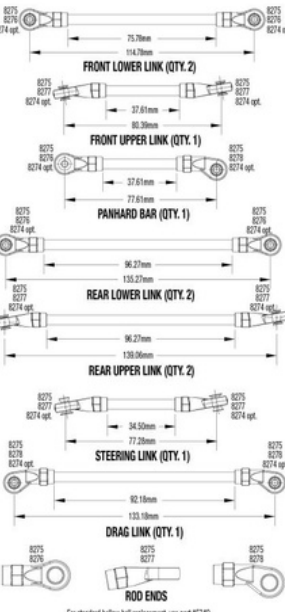

For standard ball ball replacement, use part #5349.

Modular Assembly

See Parts List for a complete listing of optional accessories.