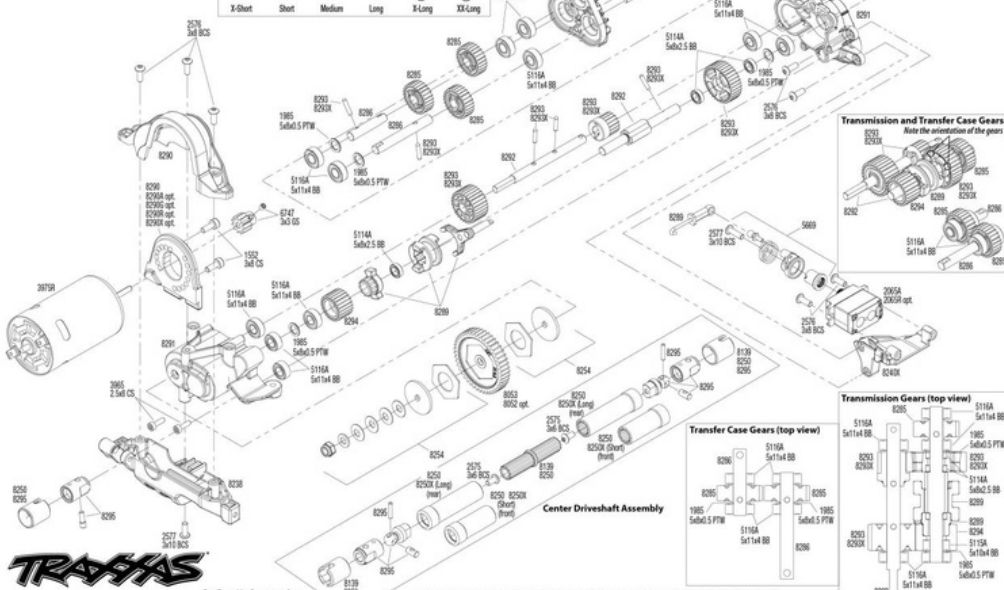

For standard ball ball replacement, use part #5349.

Modular Assembly

See Parts List for a complete listing of optional accessories.