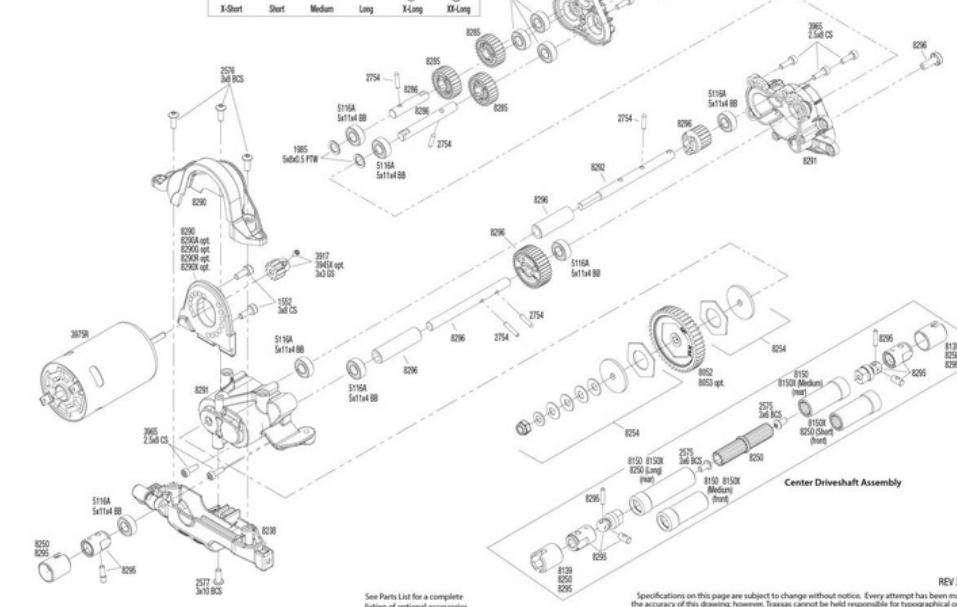

TRX4

TRX4 Transmission Assembly