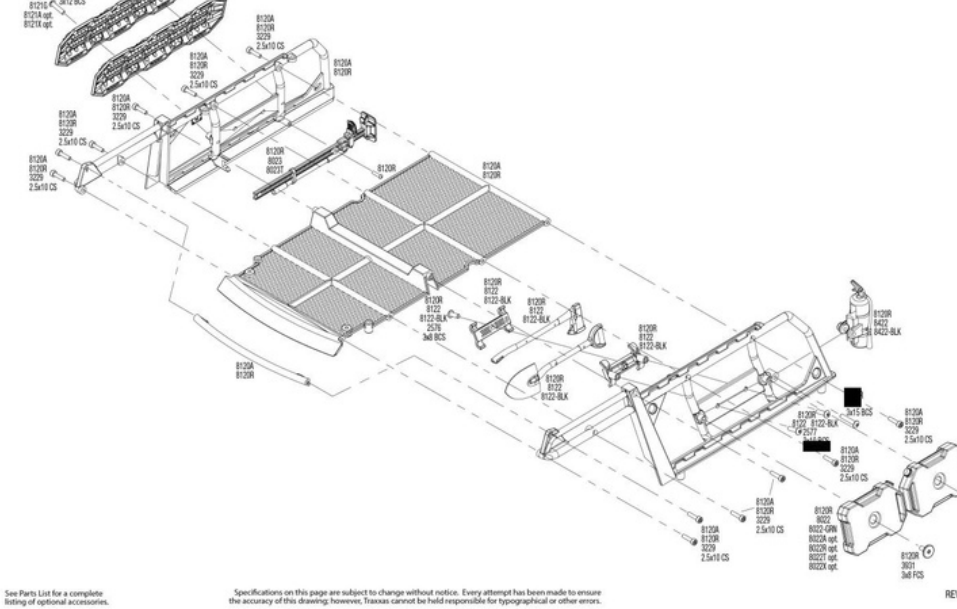

TRX4

TRX4 Expedition Rack Assembly