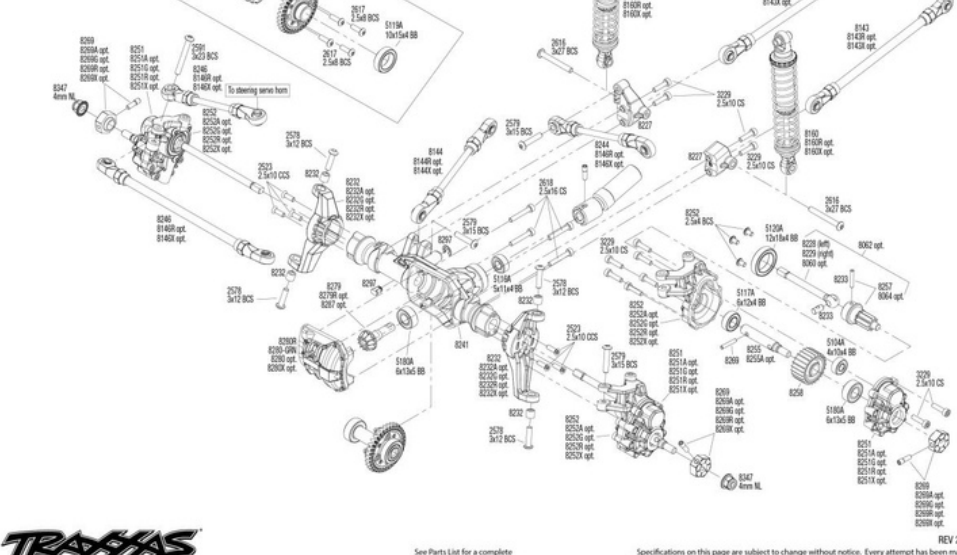

TRX4

TRX4 Front Assembly