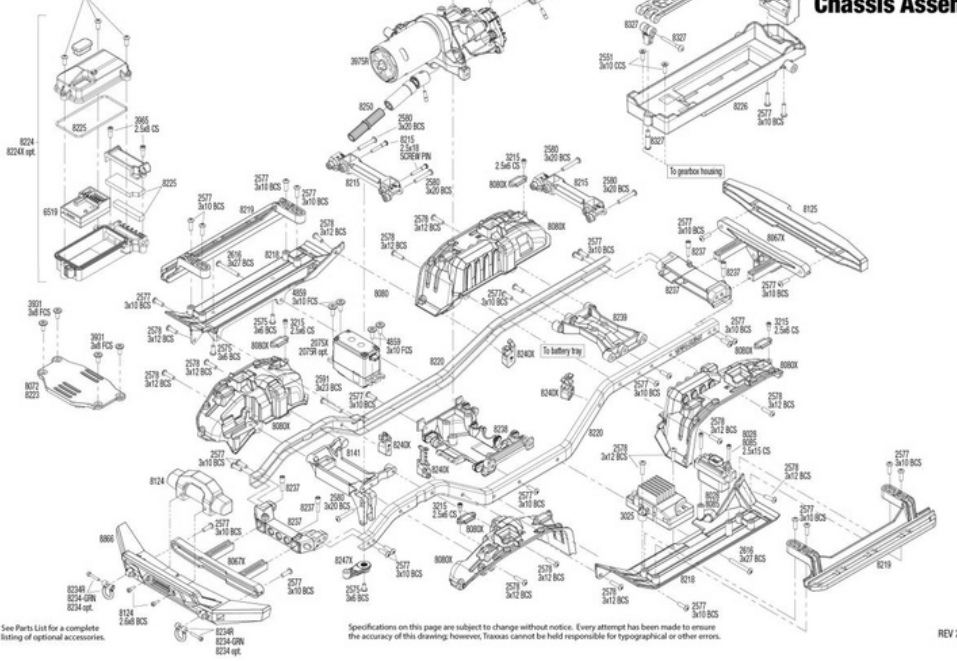

TRX4

TRX4 Chassis Assembly