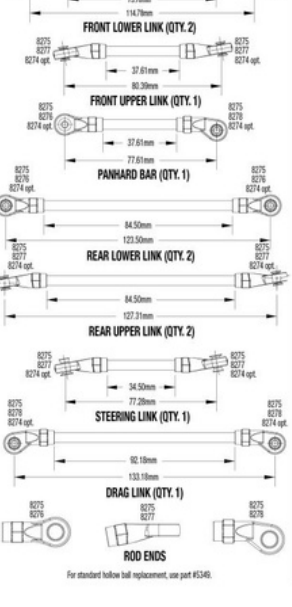

TRX4

TRX4 Link Dimensions