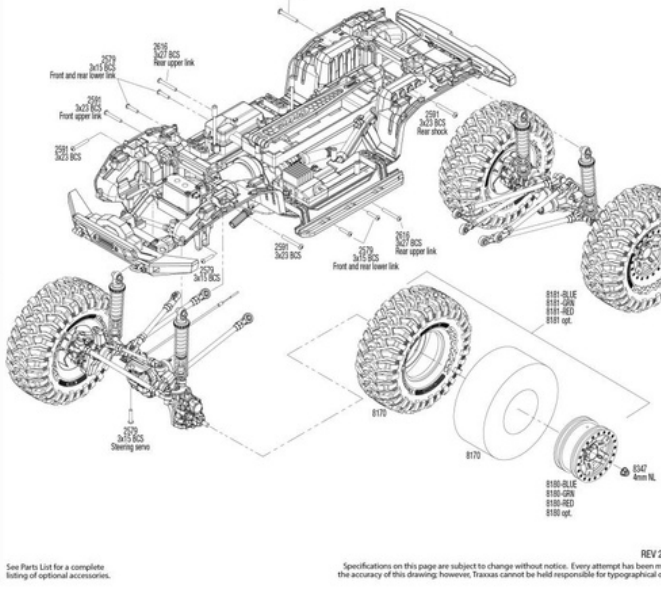

Modular Assembly