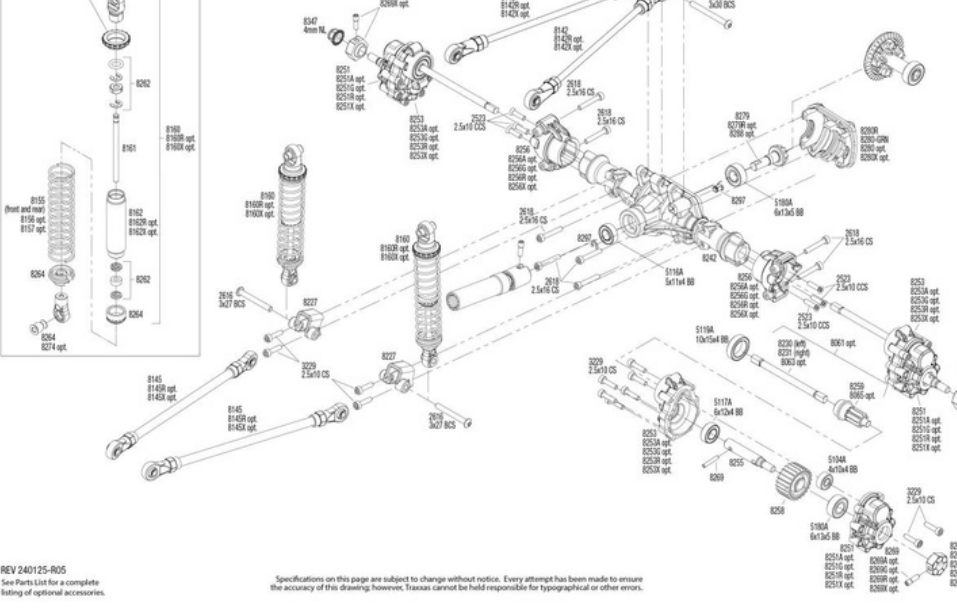

TRX4

TRX4 Shock Assembly