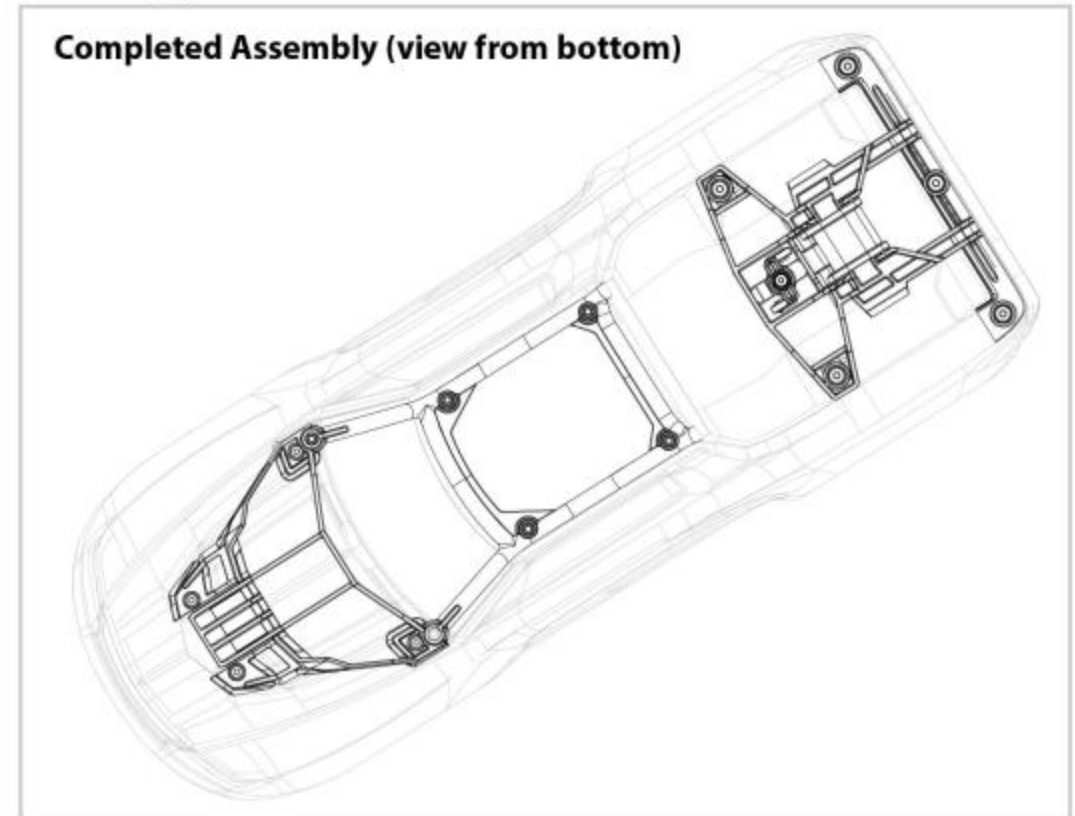

MAXX

Body Assembly

Completed Assembly (view from bottom)

REV 230216-R07

Specifications on this page are subject to change without notice. Every attempt has been made to ensure the accuracy of this drawing; however, Traxxas cannot be held responsible for typographical or other errors. See Parts List for a complete listing of optional accessories.