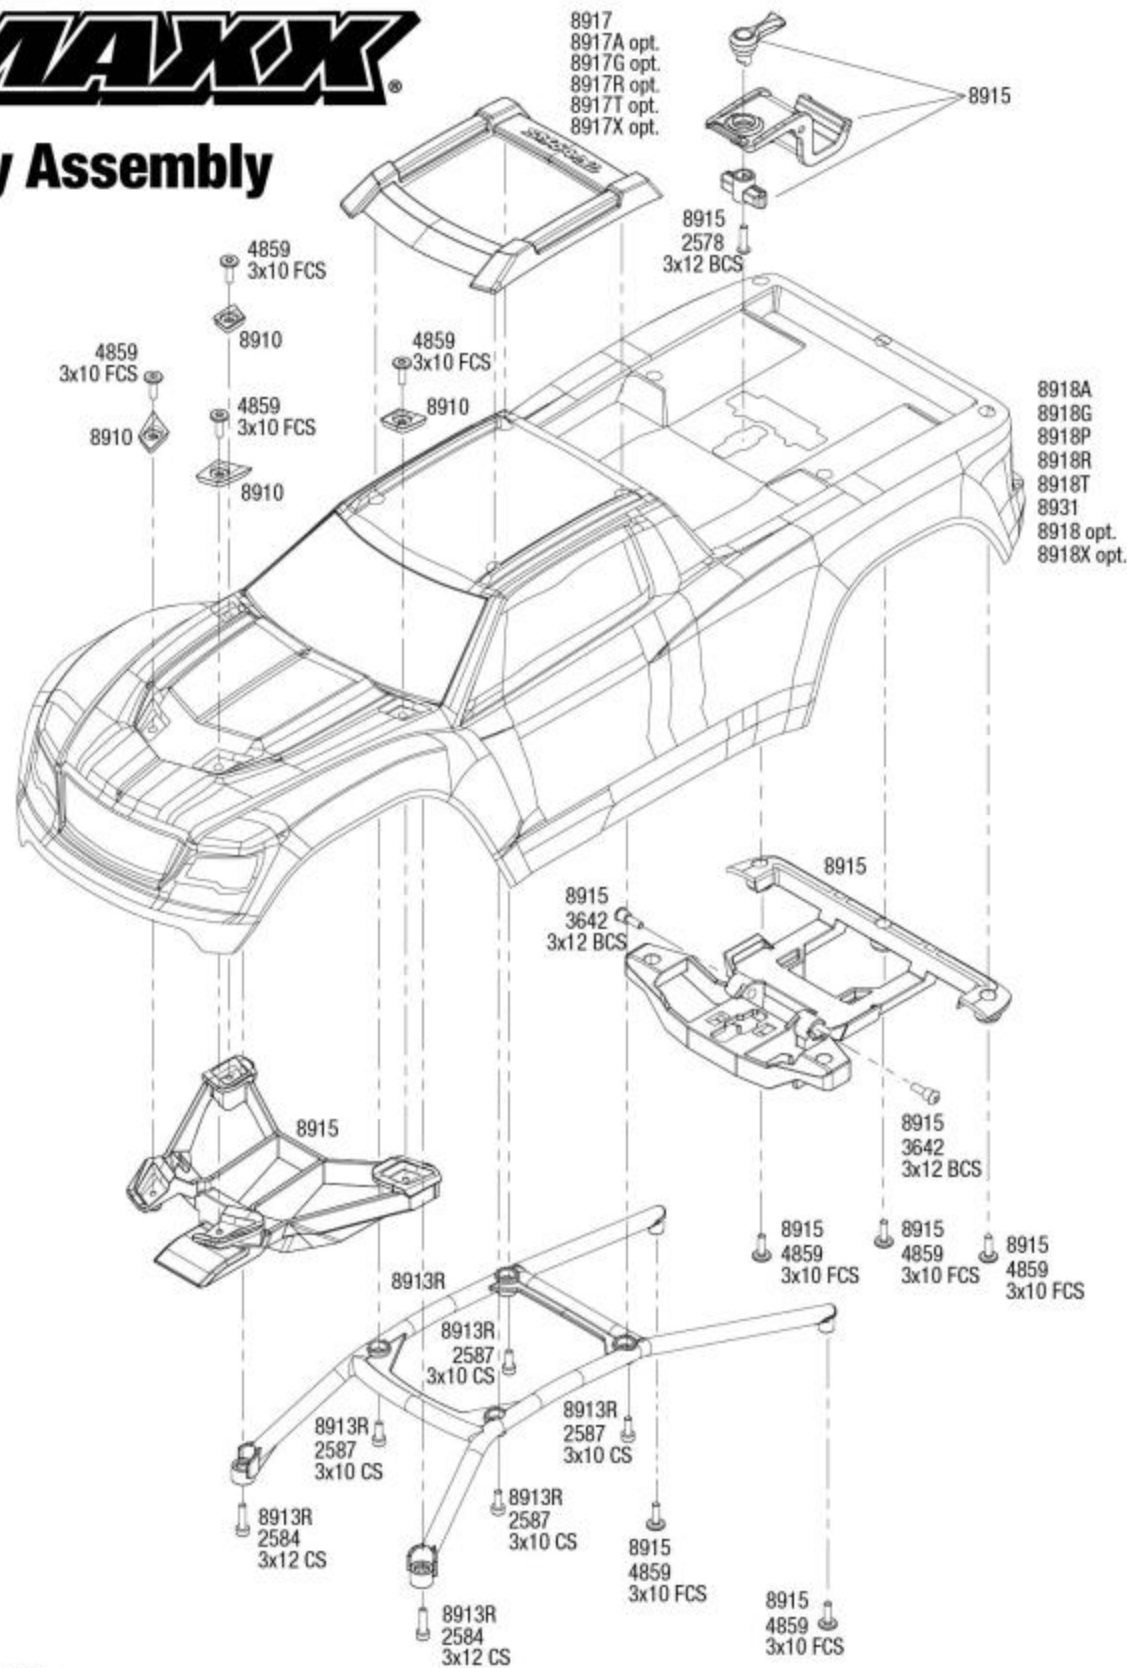

MAXX

Body Assembly

Completed Assembly (view from bottom)

REV 230216-R07

Specifications on this page are subject to change without notice. Every attempt has been made to ensure the accuracy of this drawing; however, Traxxas cannot be held responsible for typographical or other errors. See Parts List for a complete listing of optional accessories.

See Parts List for a complete listing of optional accessories.

TRAXXAS

Chassis Assembly

Specifications on this page are subject to change without notice. Every attempt has been made to ensure the accuracy of this drawing; however, Traxxas cannot be held responsible for typographical or other errors.