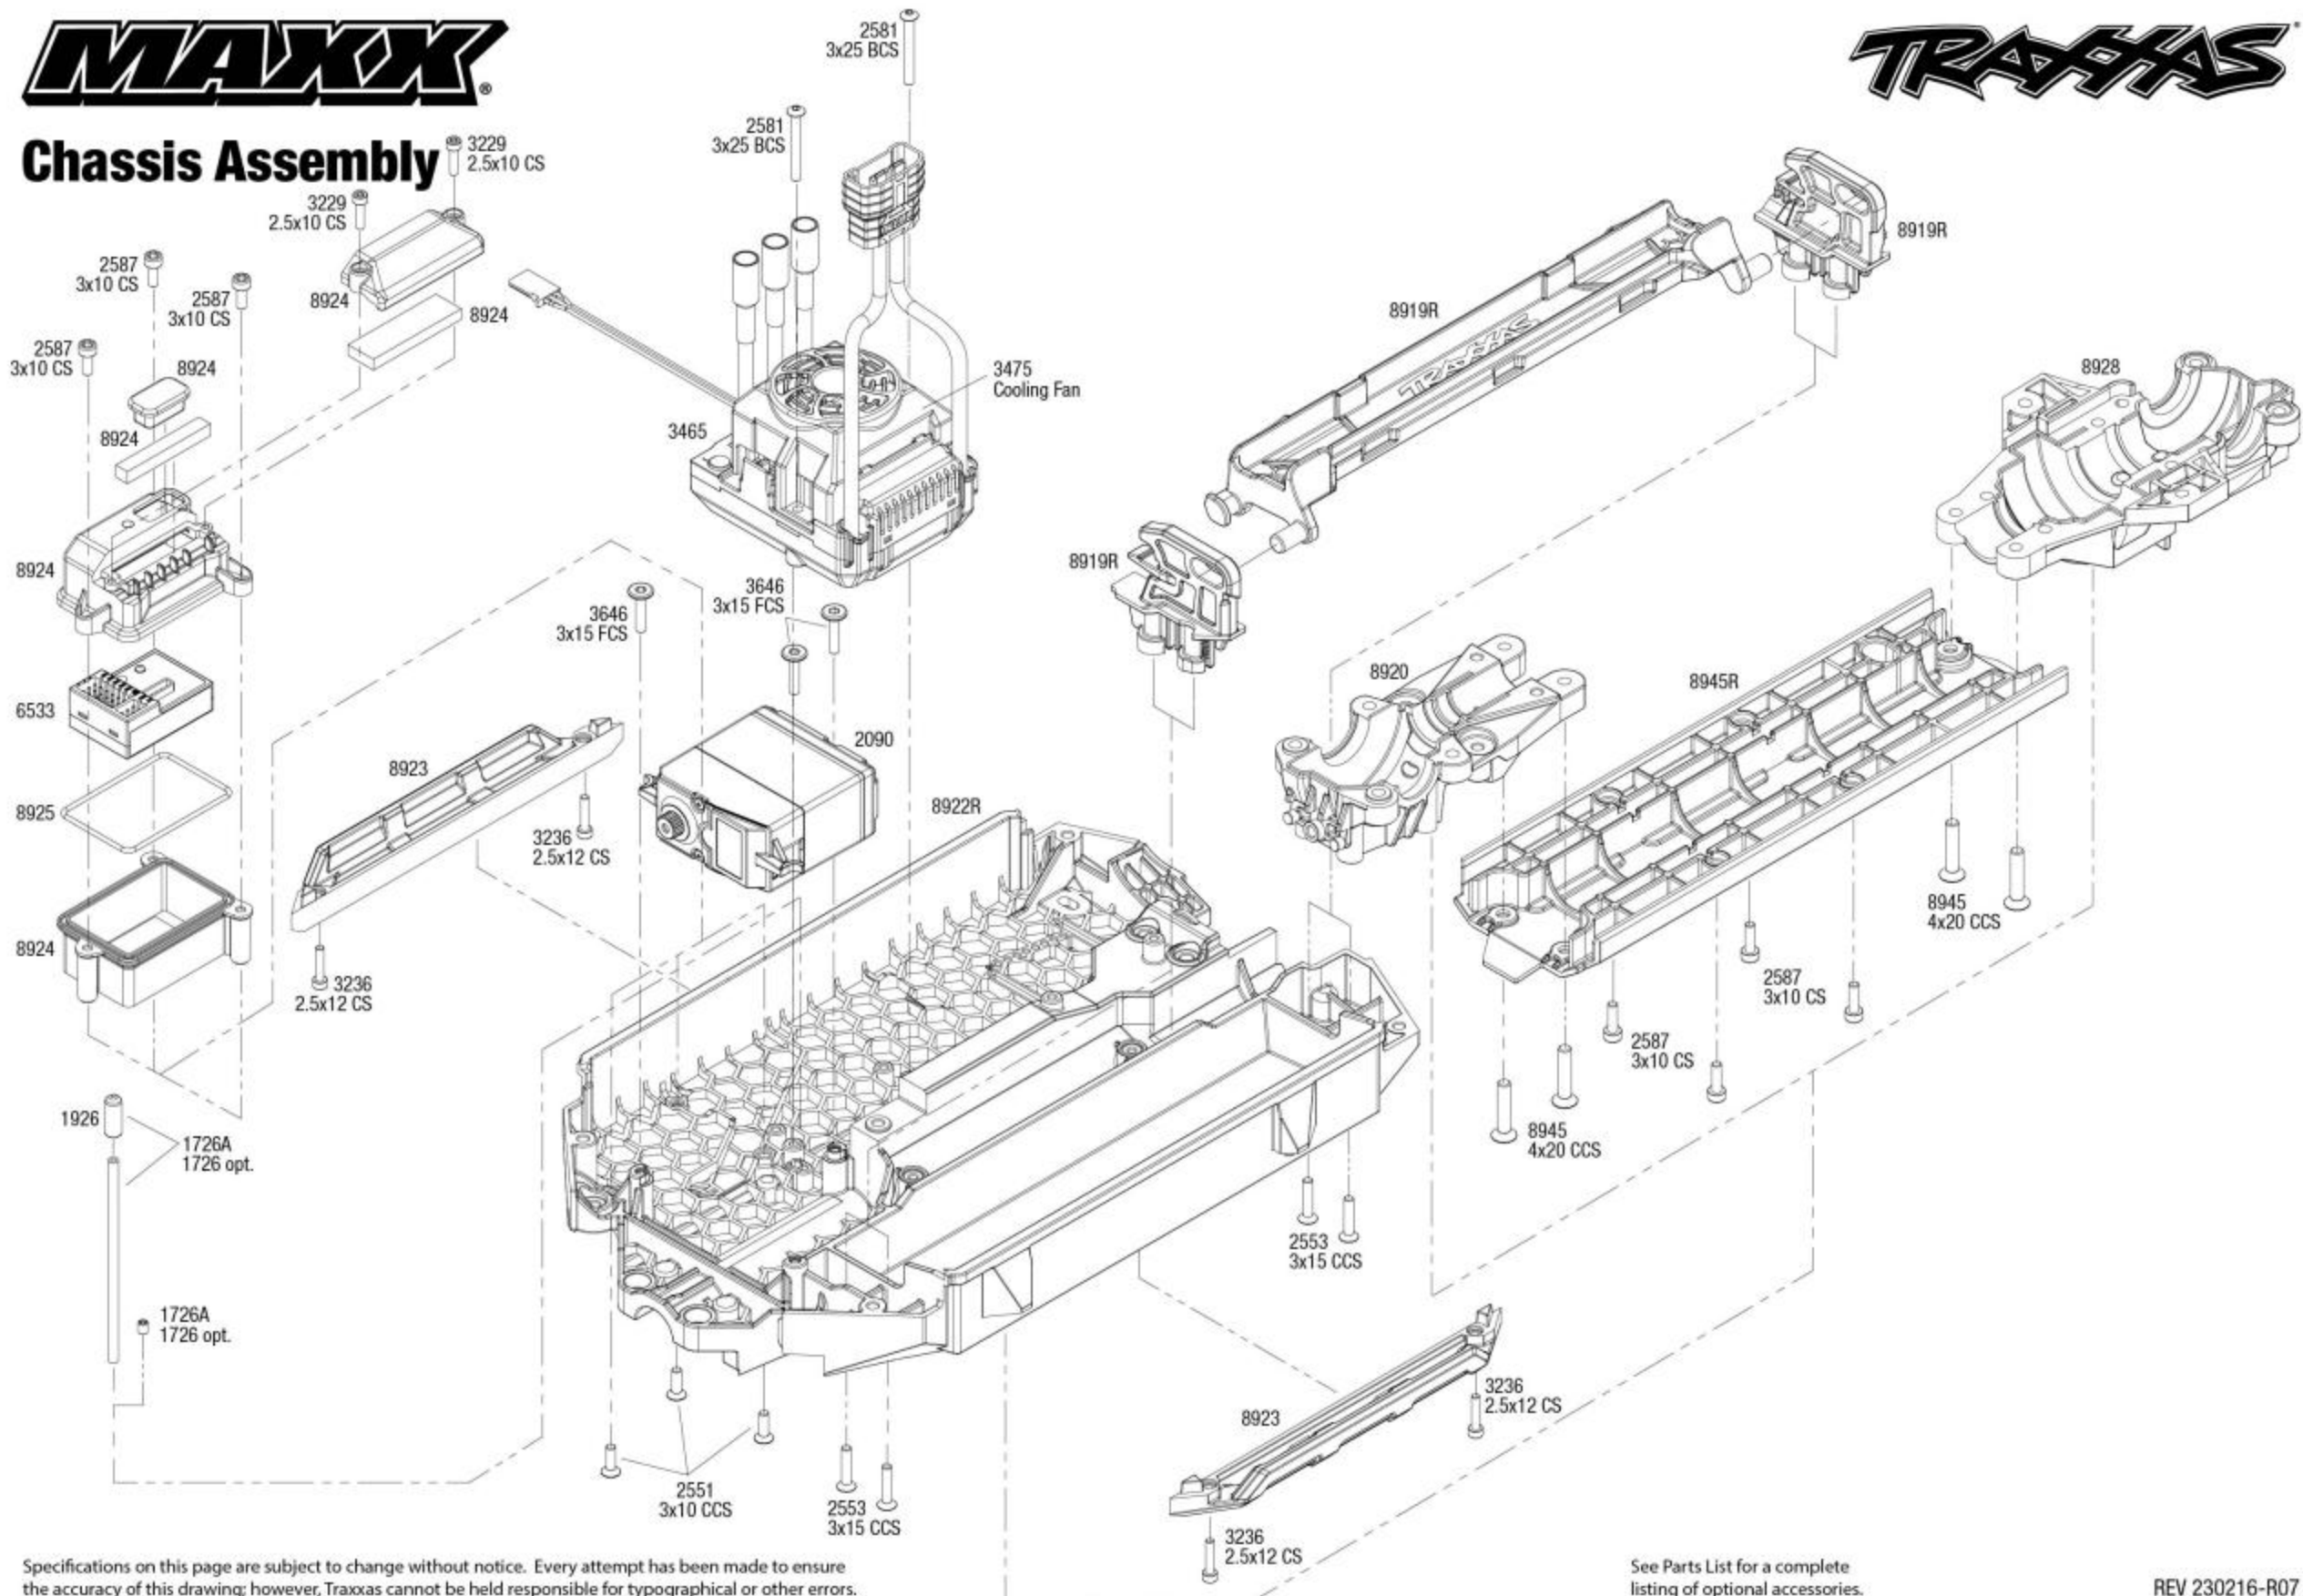

MAXX

Body Assembly

Completed Assembly (view from bottom)

REV 230216-R07

Specifications on this page are subject to change without notice. Every attempt has been made to ensure the accuracy of this drawing; however, Traxxas cannot be held responsible for typographical or other errors. See Parts List for a complete listing of optional accessories.

See Parts List for a complete listing of optional accessories.

TRAXXAS

Chassis Assembly

Specifications on this page are subject to change without notice. Every attempt has been made to ensure the accuracy of this drawing; however, Traxxas cannot be held responsible for typographical or other errors.