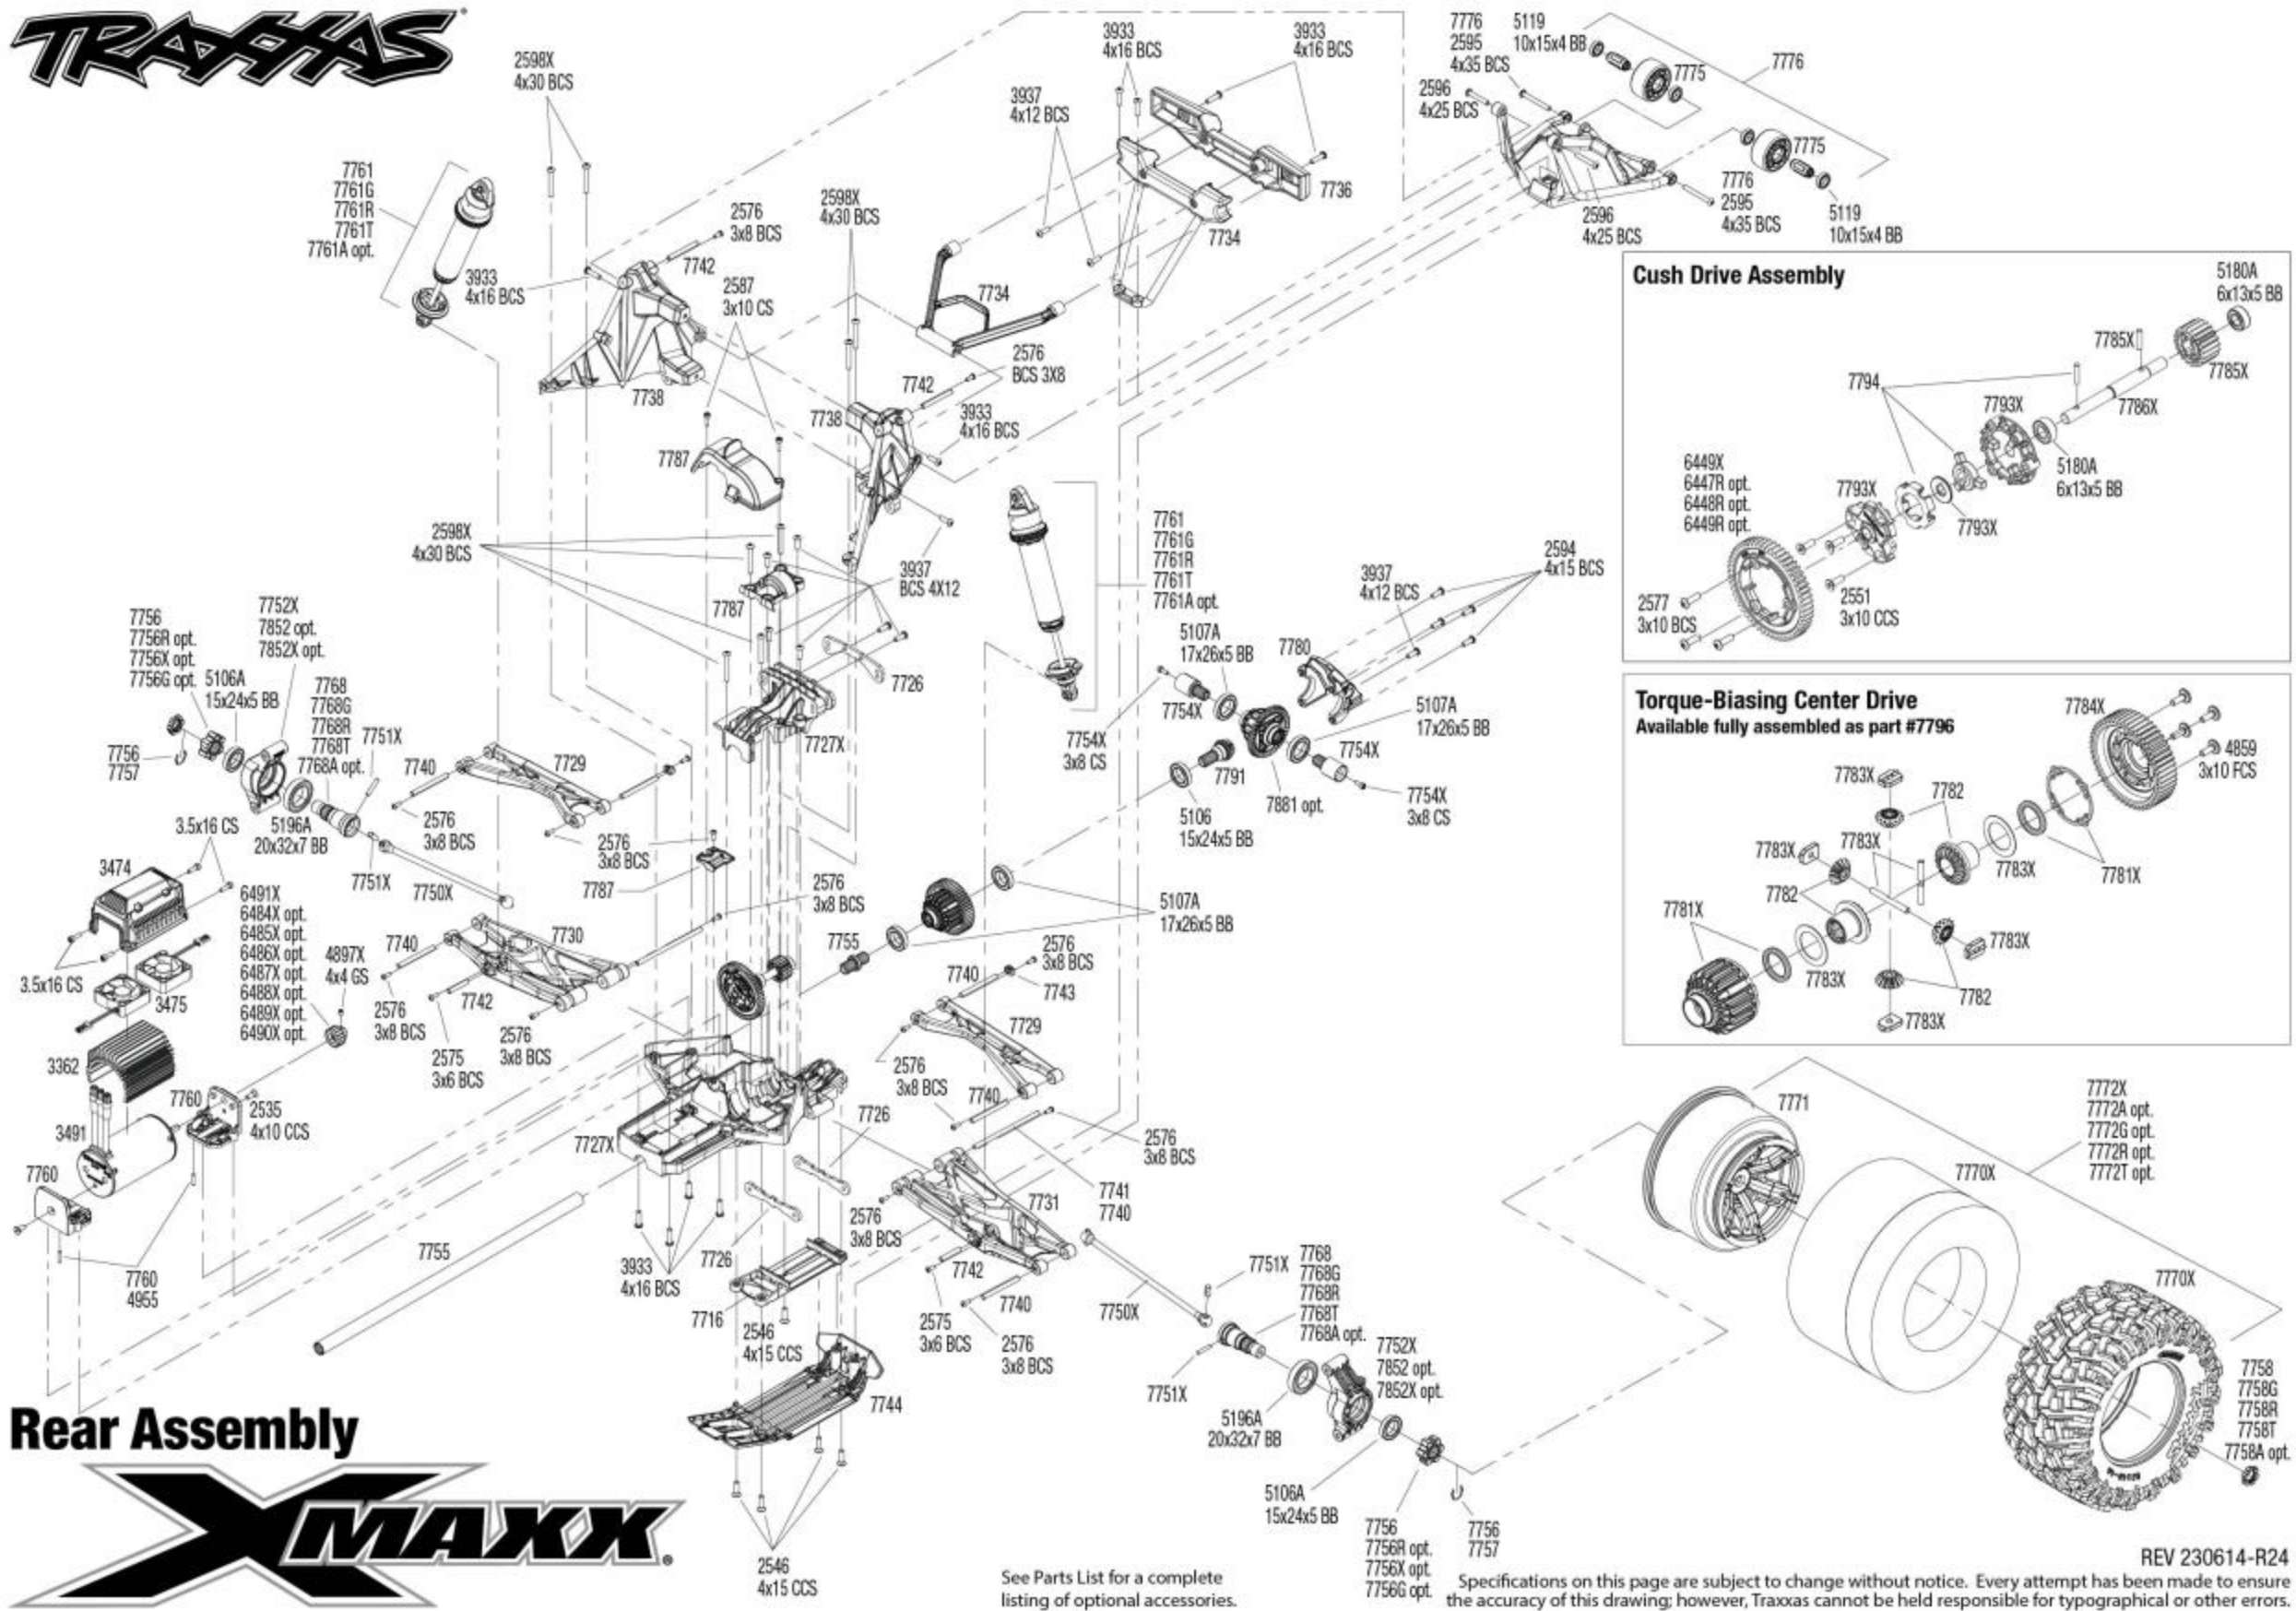

Body Assembly

Specifications on this page are subject to change without notice. Every attempt has been made to ensure the accuracy of this drawing; however, Traxxas cannot be held responsible for typographical or other errors.

See Parts List for a complete listing of optional accessories.

REV 230614-R24

Chassis Assembly

Specifications on this page are subject to change without notice. Every attempt has been made to ensure the accuracy of this drawing; however, Traxxas cannot be held responsible for typographical or other errors.

See Parts List for a complete listing of optional accessories.

REV 230614-R24

TRAXXAS

Rear Assembly

Cush Drive Assembly

Torque-Biasing Center Drive

Available fully assembled as part #7796

See Parts List for a complete listing of optional accessories.