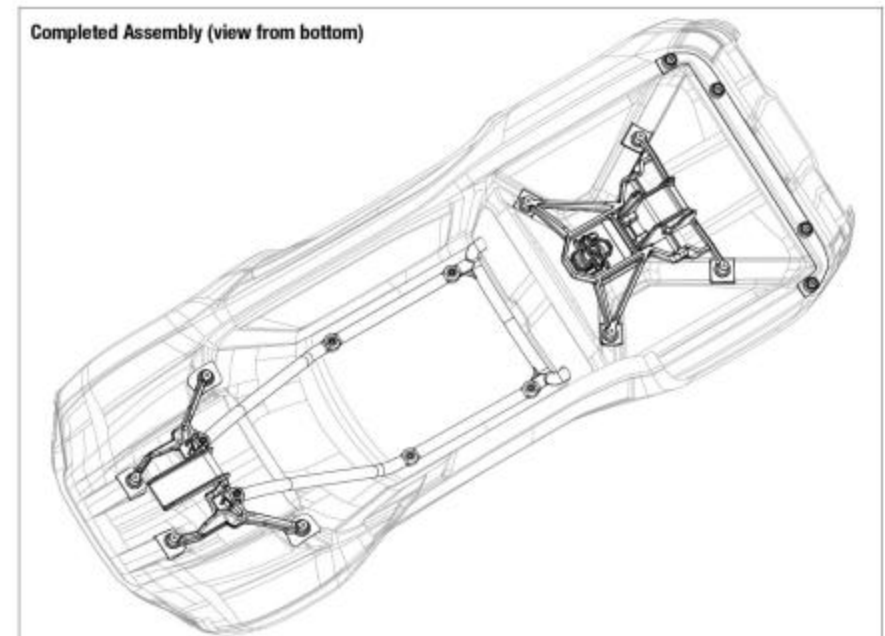

Body Assembly

Specifications on this page are subject to change without notice. Every attempt has been made to ensure the accuracy of this drawing; however, Traxxas cannot be held responsible for typographical or other errors.

See Parts List for a complete listing of optional accessories.

REV 230614-R24

Chassis Assembly

Specifications on this page are subject to change without notice. Every attempt has been made to ensure the accuracy of this drawing; however, Traxxas cannot be held responsible for typographical or other errors.

See Parts List for a complete listing of optional accessories.

REV 230614-R24

TRAXXAS

Rear Assembly

Cush Drive Assembly

Torque-Biasing Center Drive

Available fully assembled as part #7796

See Parts List for a complete listing of optional accessories.