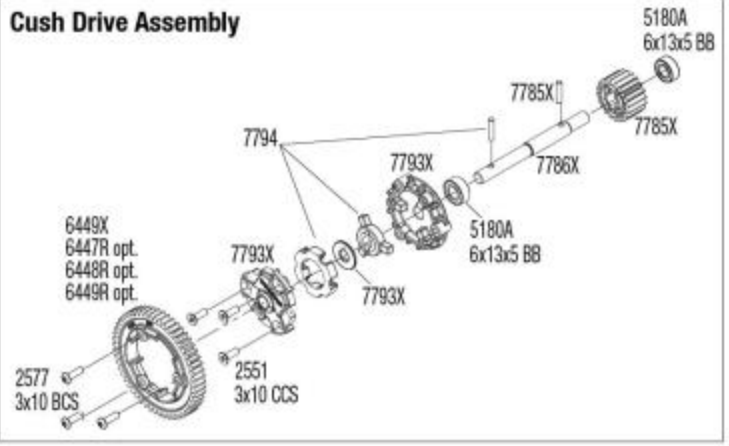

See Parts List for a complete listing of optional accessories.

REV 230614-R24

TRAXXAS

Rear Assembly

Cush Drive Assembly

Torque-Biasing Center Drive

Available fully assembled as part #7796

See Parts List for a complete listing of optional accessories.