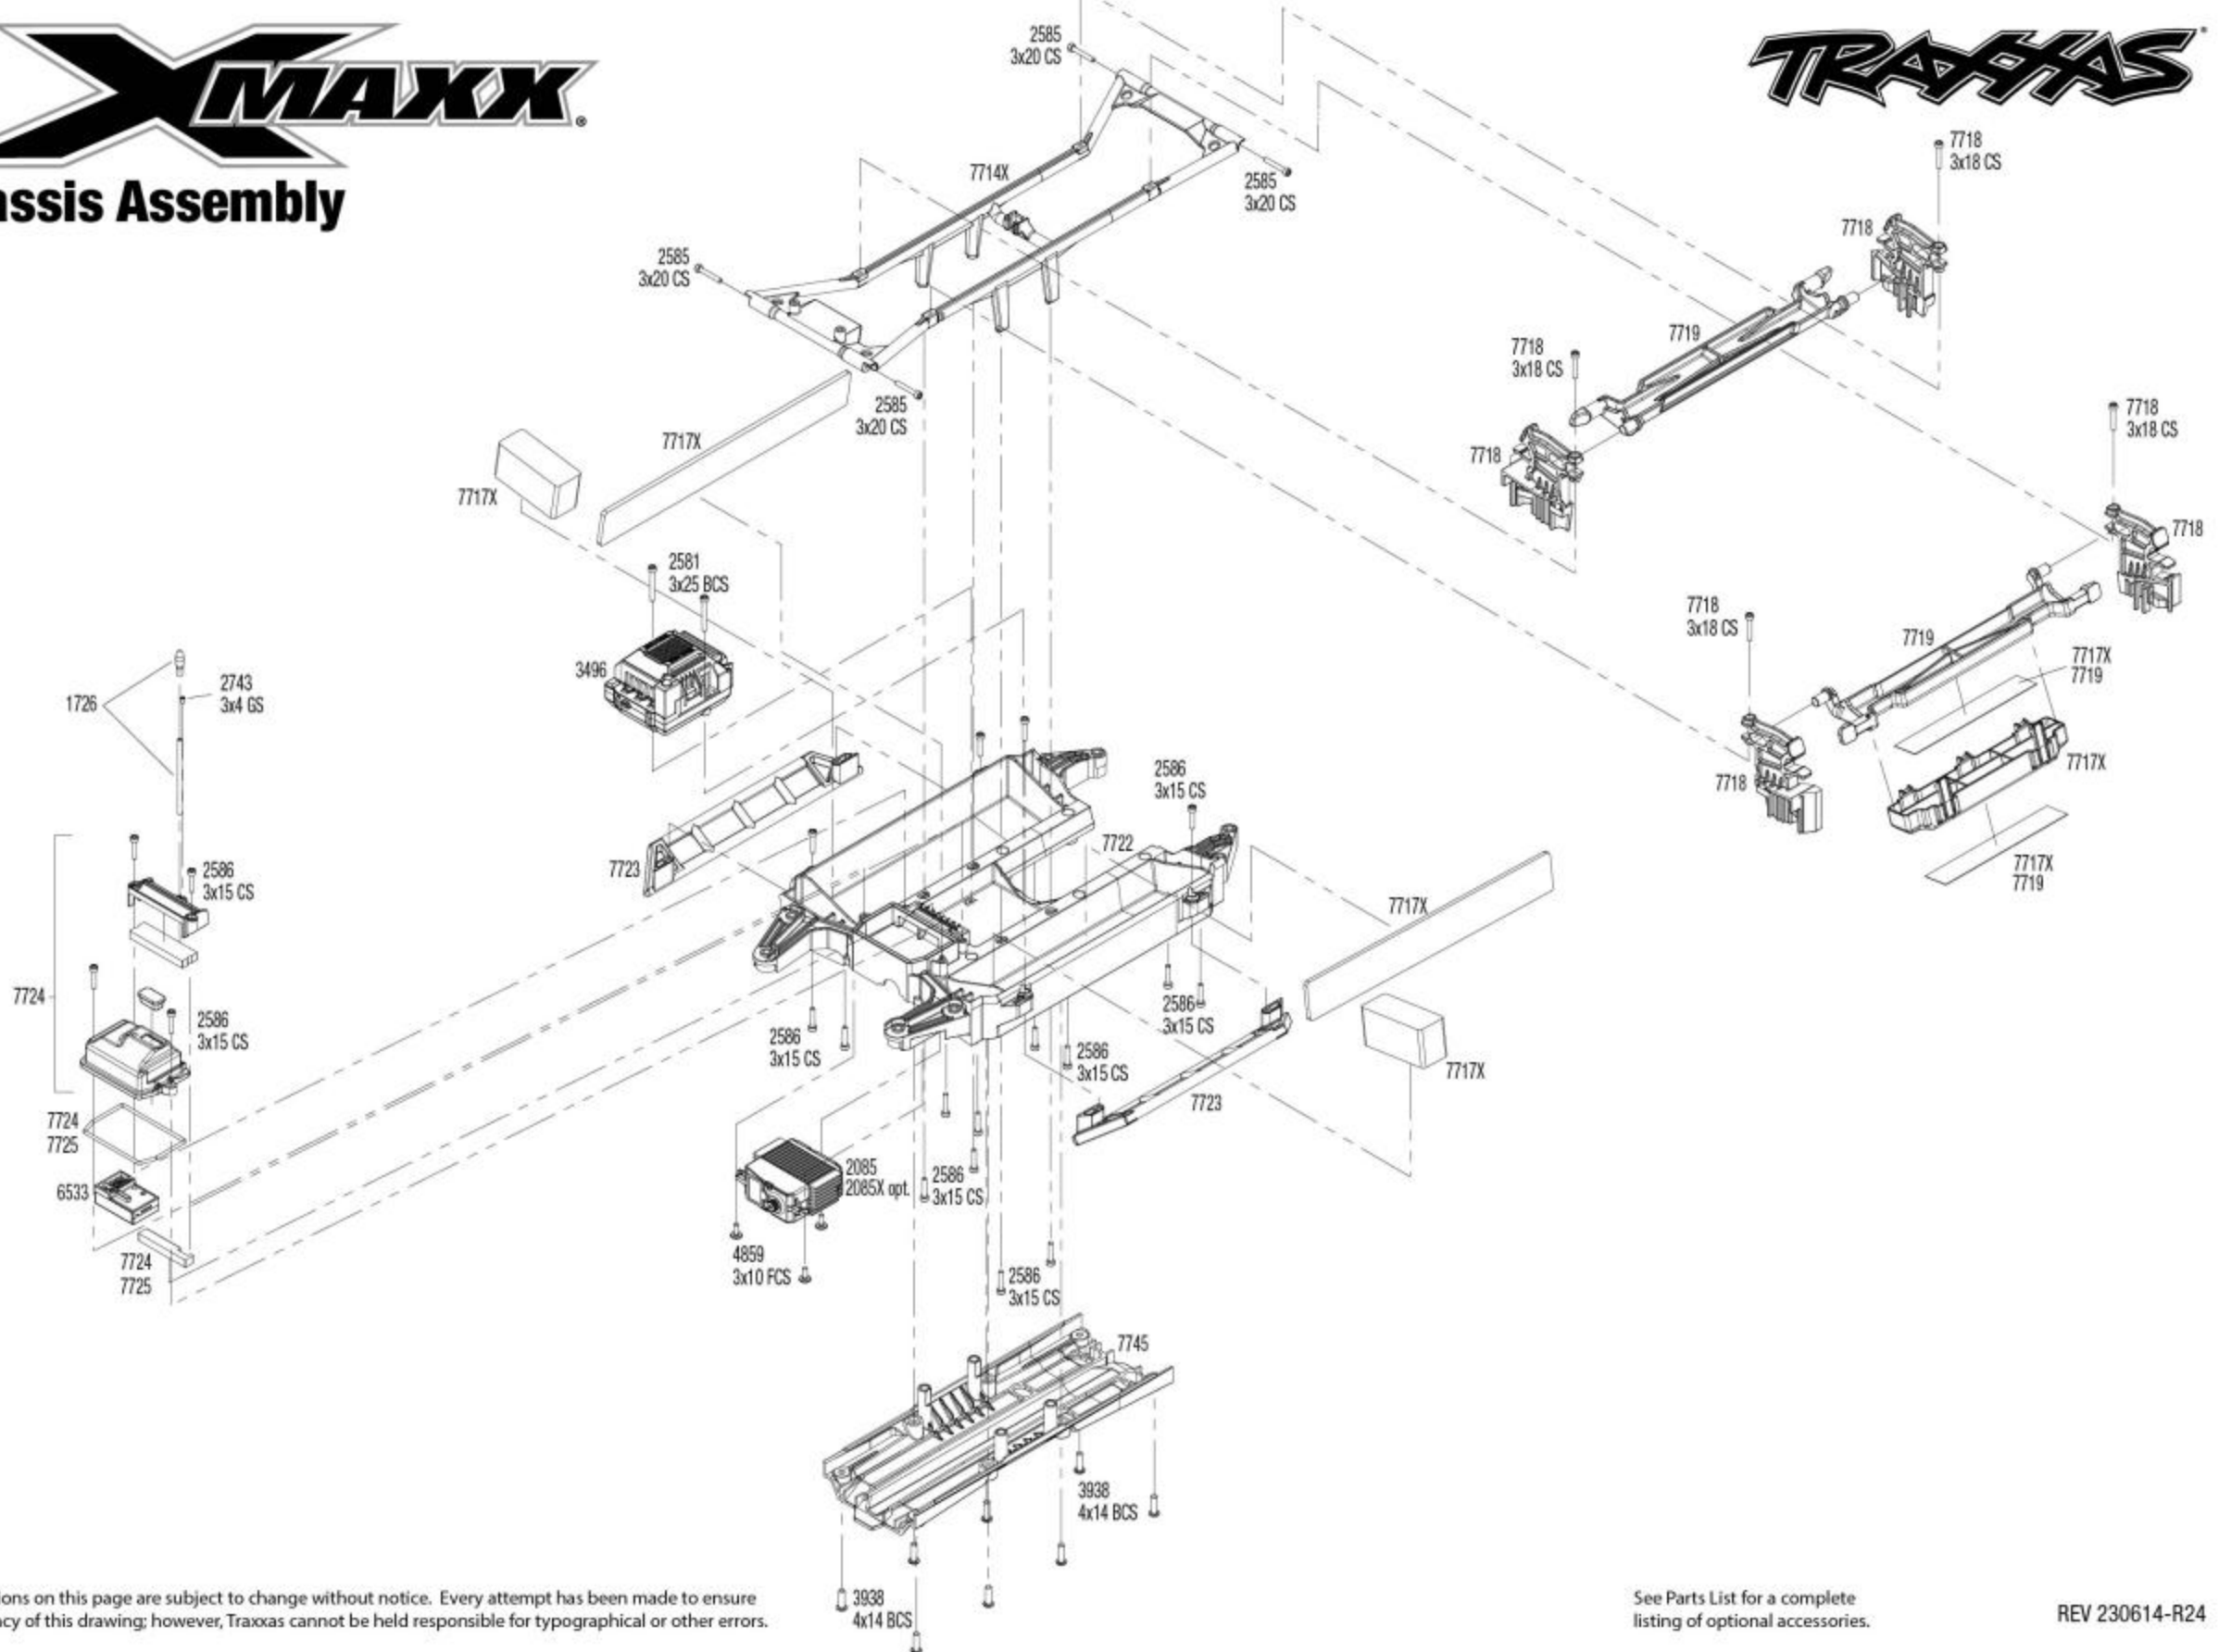

Body Assembly

Specifications on this page are subject to change without notice. Every attempt has been made to ensure the accuracy of this drawing; however, Traxxas cannot be held responsible for typographical or other errors.

See Parts List for a complete listing of optional accessories.

REV 230614-R24

Chassis Assembly

Specifications on this page are subject to change without notice. Every attempt has been made to ensure the accuracy of this drawing; however, Traxxas cannot be held responsible for typographical or other errors.

See Parts List for a complete listing of optional accessories.

REV 230614-R24

TRAXXAS

Rear Assembly

Cush Drive Assembly

Torque-Biasing Center Drive

Available fully assembled as part #7796

See Parts List for a complete listing of optional accessories.