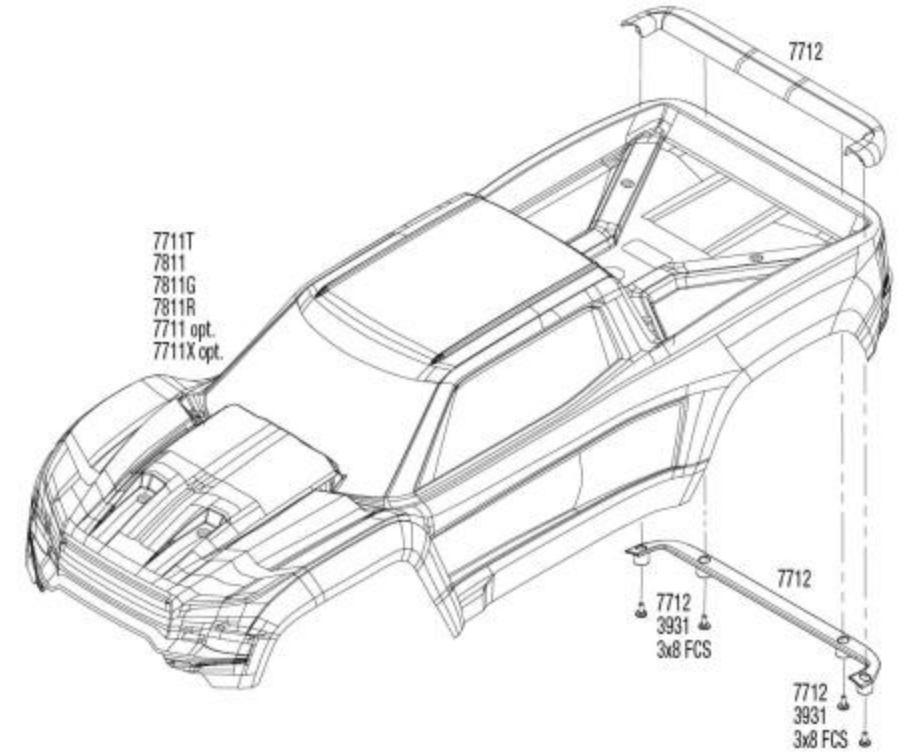

Body Assembly

Specifications on this page are subject to change without notice. Every attempt has been made to ensure the accuracy of this drawing; however, Traxxas cannot be held responsible for typographical or other errors.

See Parts List for a complete listing of optional accessories.

REV 230614-R24

Chassis Assembly

Specifications on this page are subject to change without notice. Every attempt has been made to ensure the accuracy of this drawing; however, Traxxas cannot be held responsible for typographical or other errors.

See Parts List for a complete listing of optional accessories.

REV 230614-R24

TRAXXAS

Rear Assembly

Cush Drive Assembly

Torque-Biasing Center Drive

Available fully assembled as part #7796

See Parts List for a complete listing of optional accessories.