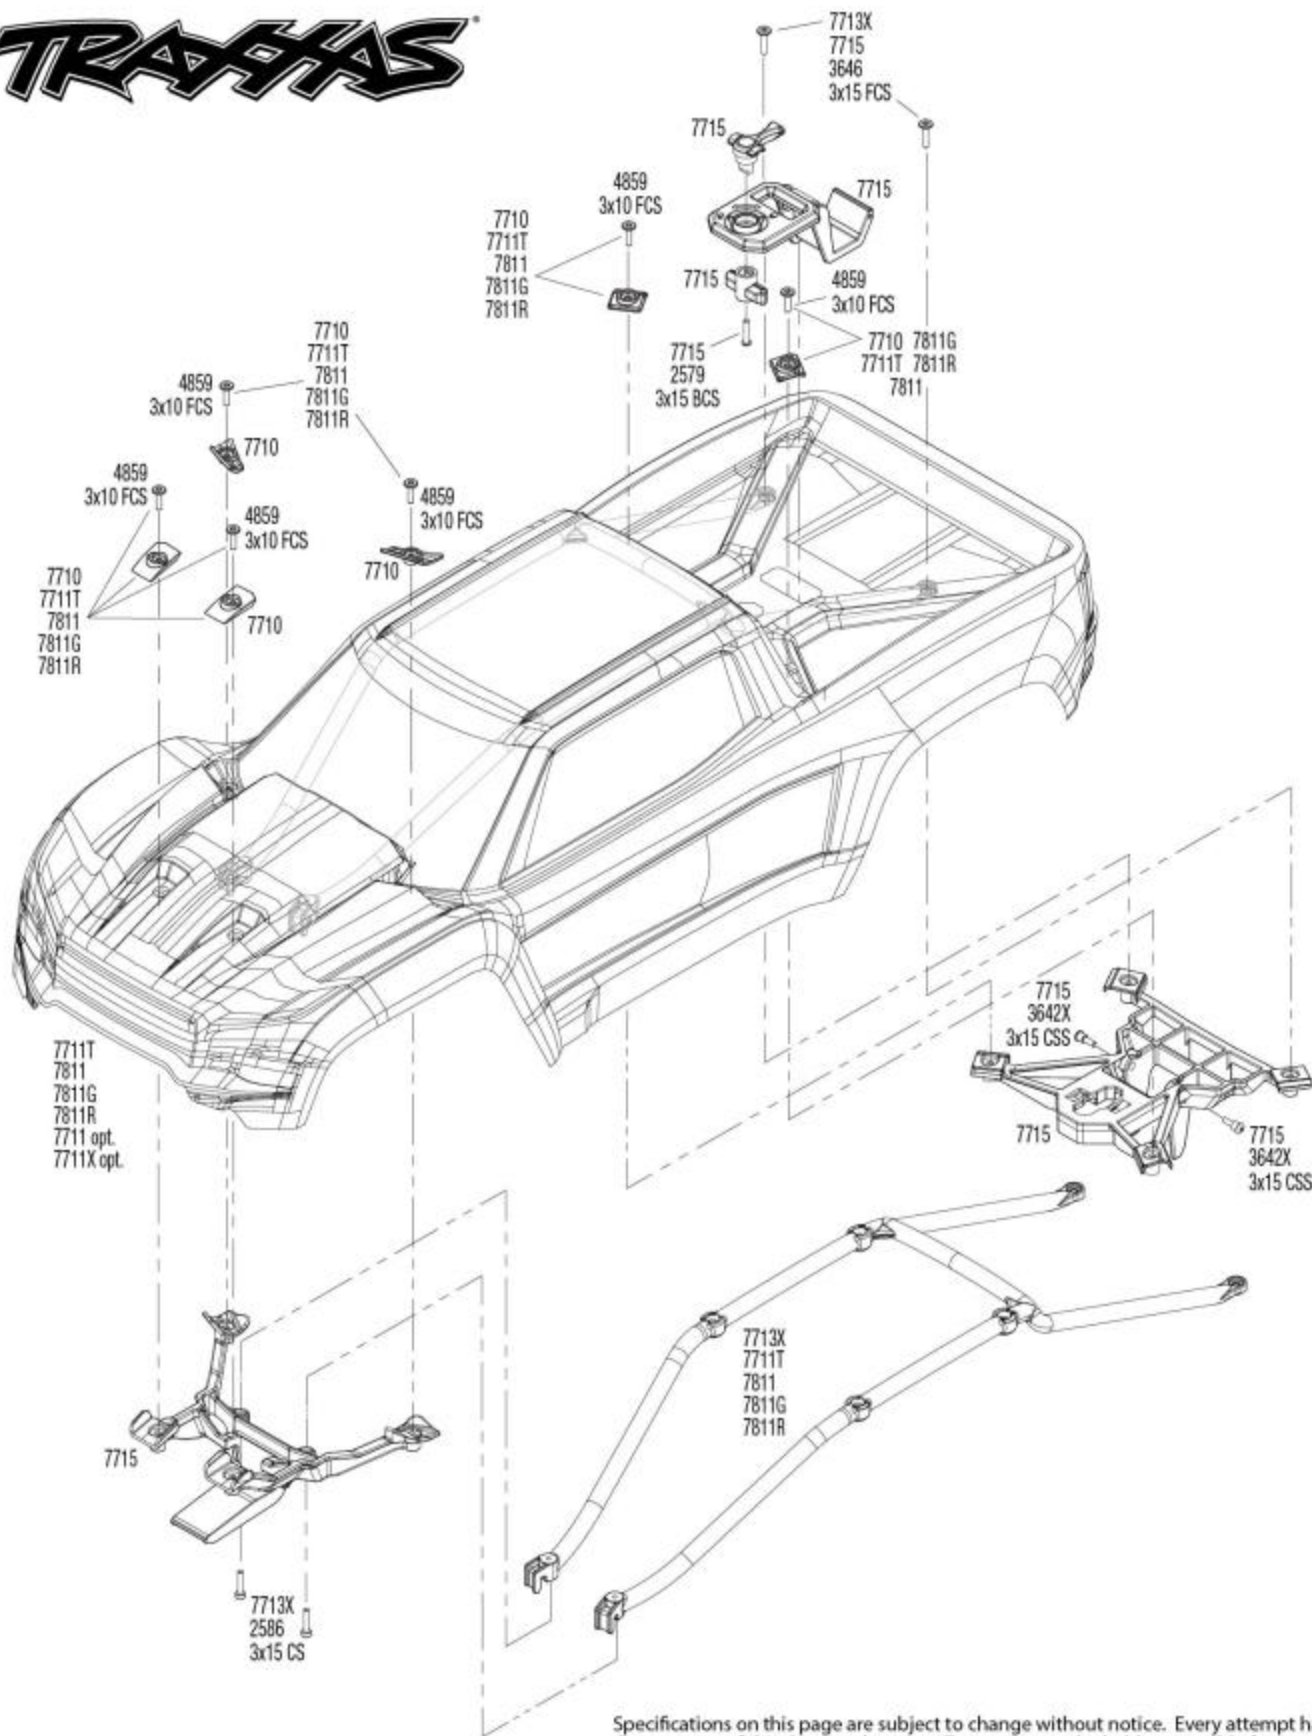

Body Assembly

Specifications on this page are subject to change without notice. Every attempt has been made to ensure the accuracy of this drawing; however, Traxxas cannot be held responsible for typographical or other errors.

See Parts List for a complete listing of optional accessories.

REV 230614-R24

Chassis Assembly

Specifications on this page are subject to change without notice. Every attempt has been made to ensure the accuracy of this drawing; however, Traxxas cannot be held responsible for typographical or other errors.

See Parts List for a complete listing of optional accessories.

REV 230614-R24

TRAXXAS

Rear Assembly

Cush Drive Assembly

Torque-Biasing Center Drive

Available fully assembled as part #7796

See Parts List for a complete listing of optional accessories.