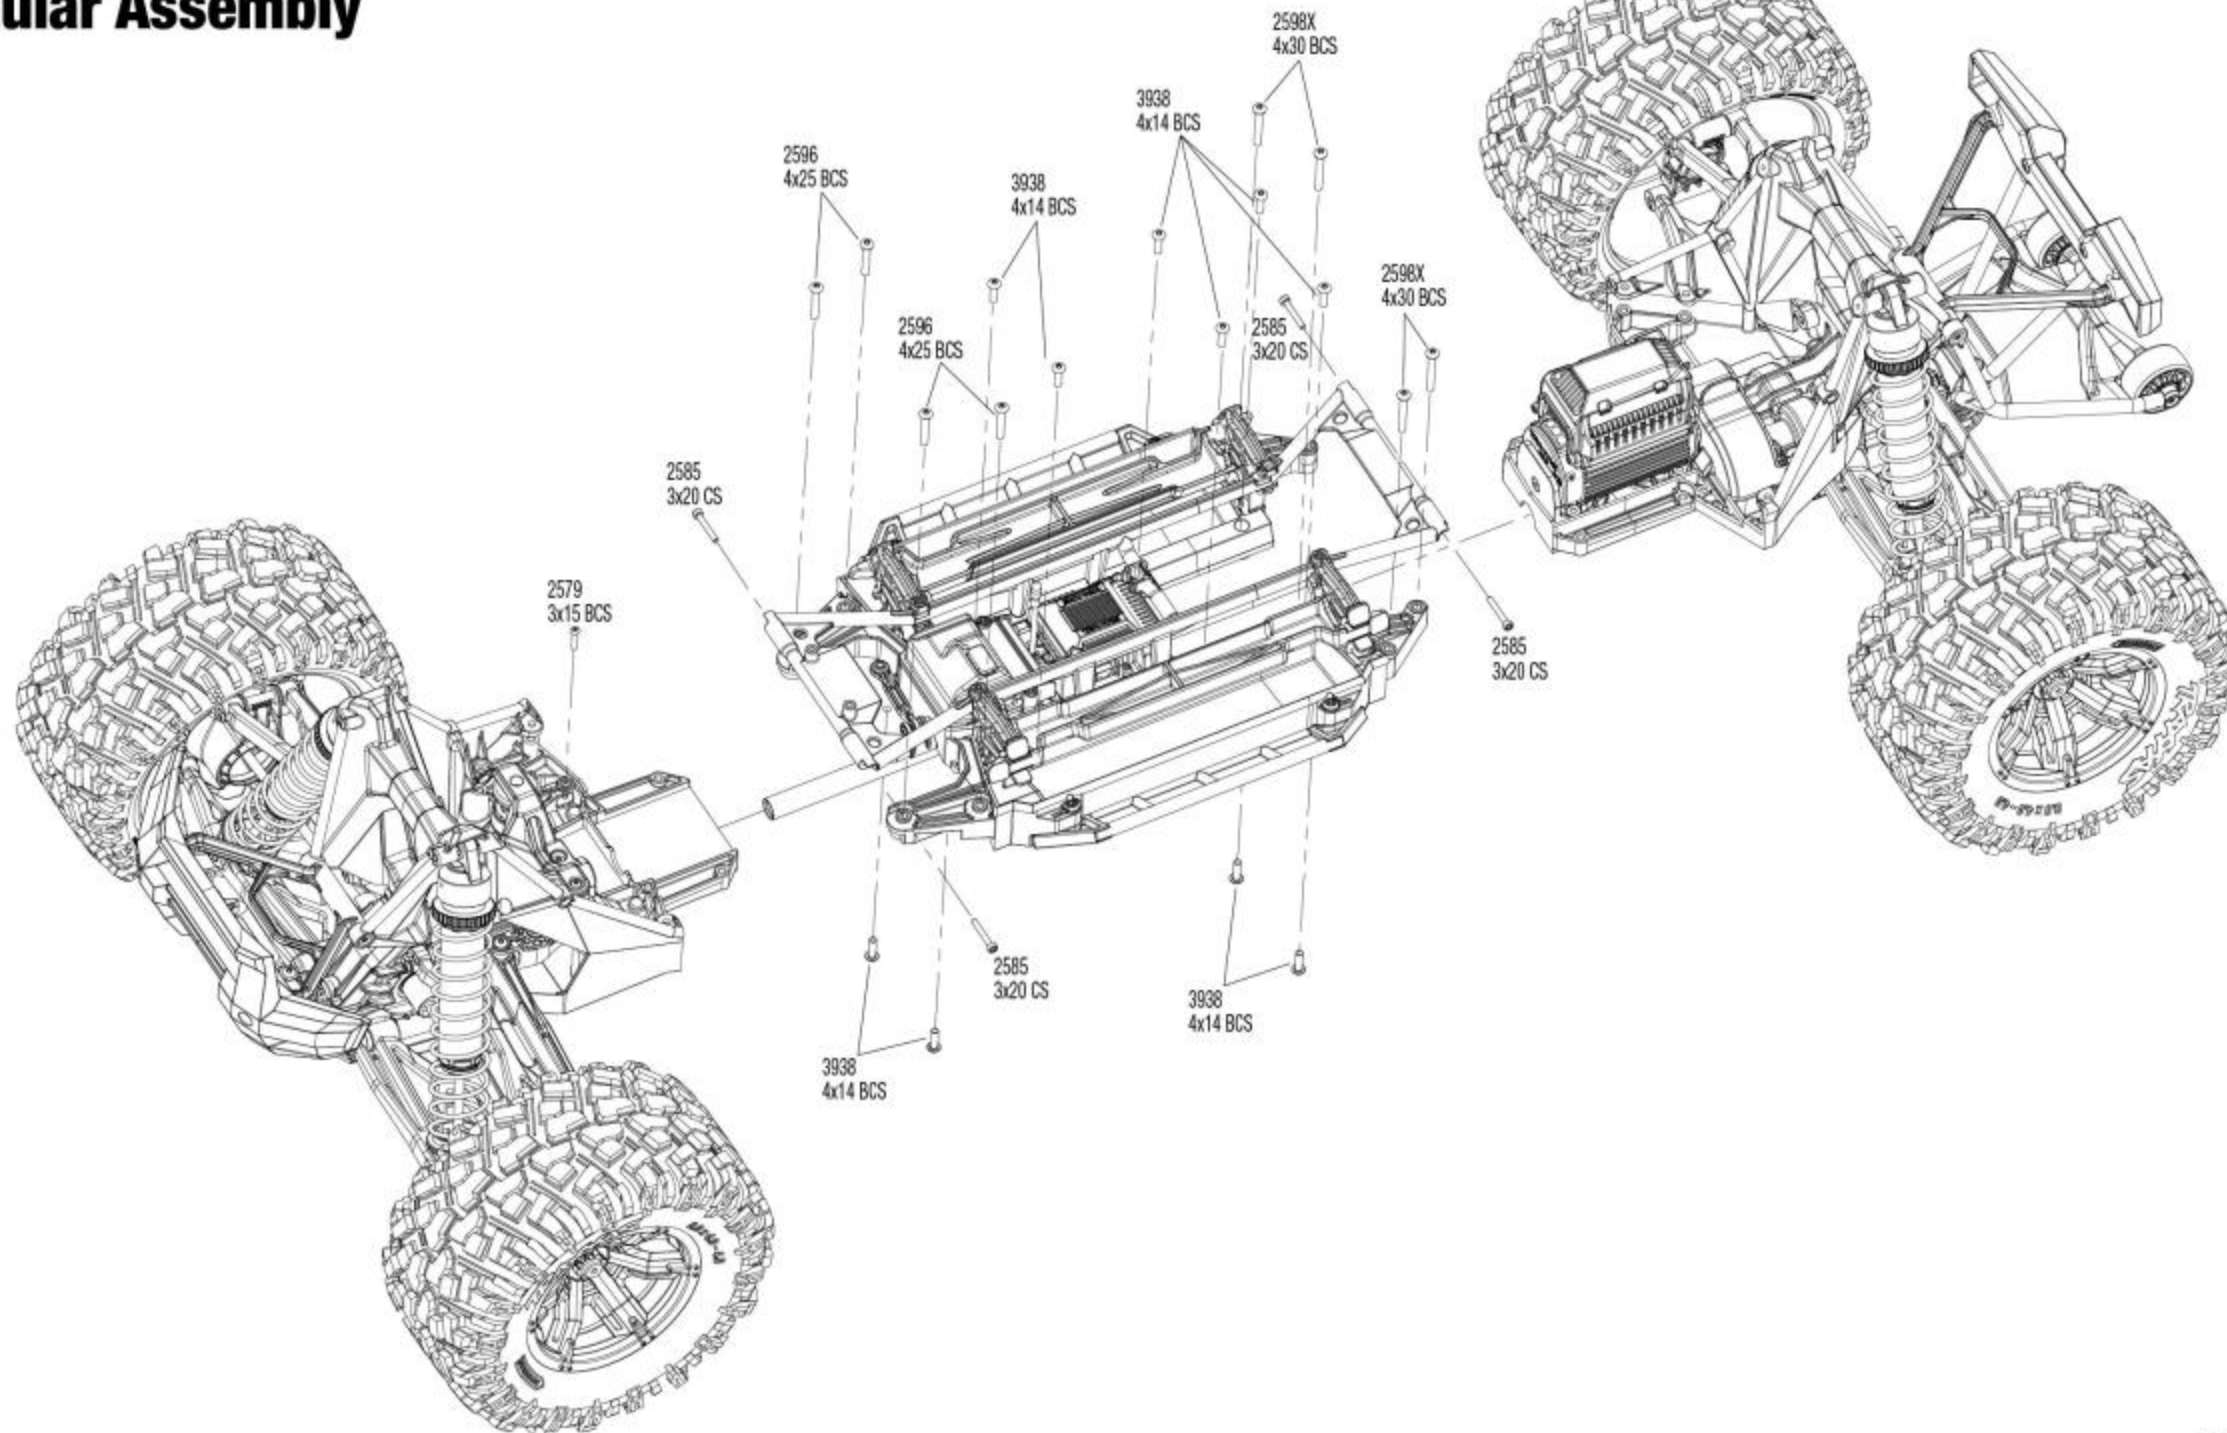

See Parts List for a complete listing of optional accessories.

REV 230614-R24

Chassis Assembly

Specifications on this page are subject to change without notice. Every attempt has been made to ensure the accuracy of this drawing; however, Traxxas cannot be held responsible for typographical or other errors.

See Parts List for a complete listing of optional accessories.

REV 230614-R24

TRAXXAS

Rear Assembly

Cush Drive Assembly

Torque-Biasing Center Drive

Available fully assembled as part #7796

See Parts List for a complete listing of optional accessories.