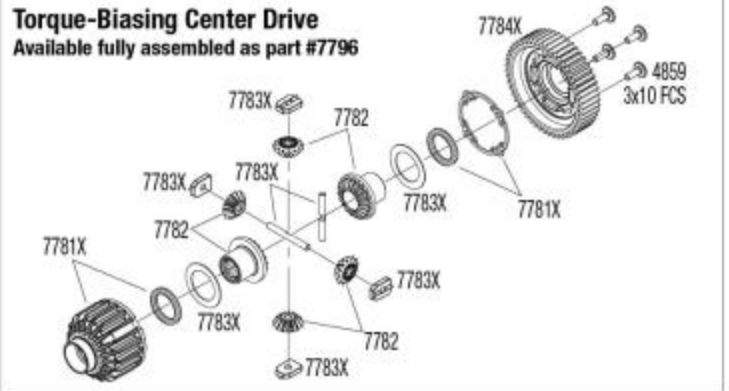

See Parts List for a complete listing of optional accessories.

REV 230614-R24

TRAXXAS

Rear Assembly

Cush Drive Assembly

Torque-Biasing Center Drive

Available fully assembled as part #7796

See Parts List for a complete listing of optional accessories.