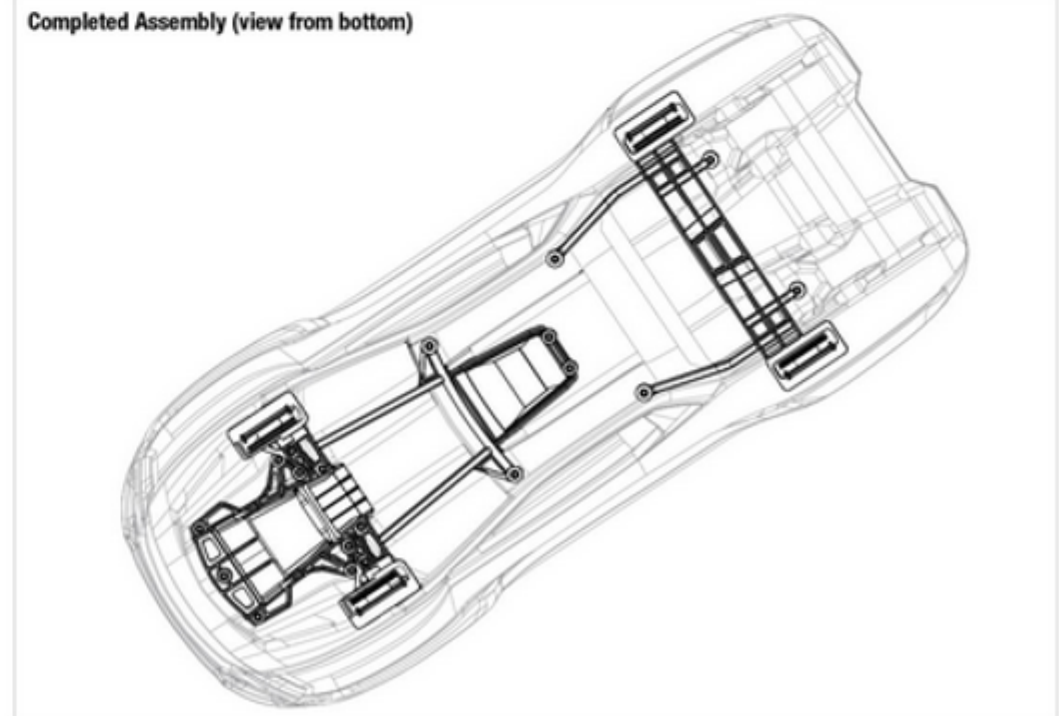

Body Assembly

Completed Assembly (view from top)

Completed Assembly (view from bottom)

Specifications on this page are subject to change without notice. Every attempt has been made to ensure the accuracy of this drawing; however, Traxxas cannot be held responsible for typographical or other errors.

See Parts List for a complete listing of optional accessories.

REV 221031-R03

Chassis Assembly

Specifications on this page are subject to change without notice. Every attempt has been made to ensure the accuracy of this drawing; however, Traxxas cannot be held responsible for typographical or other errors.