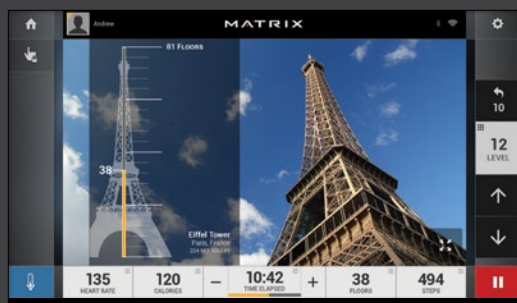

C50

RESISTANCE SYSTEM	Exact Force™ Induction Brake
RESISTANCE LEVELS	25 levels, electronic
STEPS PER MINUTE	24-137 SPM
STEP-ON-HEIGHT	26.7 cm / 10.5"
STEP HEIGHT	14.3 cm / 5.6"
STEP DEPTH	23 cm / 9"
STEP WIDTH	40.2 cm / 15.8"
EXTRAS	Control Zone, water bottle holder, stationary handles with heart rate grips and in-reach controls
DIMENSIONS (L x W x H)	135 x 72 x 190 cm / 53" x 28" x 75"
PRODUCT WEIGHT	134.5 kg / 297 lbs.
USER WEIGHT RANGE	Minimum: 45 kg / 99 lbs. Maximum: 136 kg / 300 lbs.
HOME WARRANTY	Lifetime frame, 5 years parts, 1 year labor
CONSOLE	Choose from four console options to customize your workout experience. See reverse for more information.

Specifications subject to change without notice. For more information about Matrix Fitness: matrixfitness.com