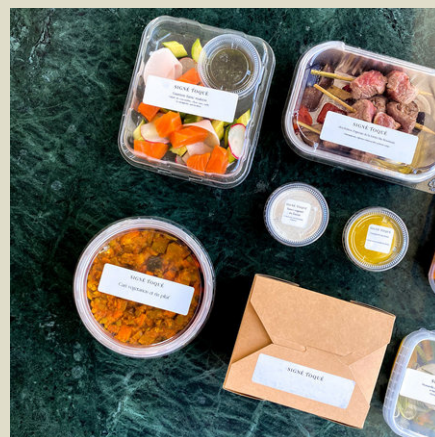

- > personalized menus
- > fresh menu, according to seasonal arrivals
- > wine pairing available
- > multi-address delivery available
- > eco-friendly packaging
- > options according to your budget

SHARED MEAL

A small or larger group gathering? Opt for a friendly “tapas-style” menu, to be served cold or reheated depending on where you are meeting. A menu will be personalized according to your requests. All your guests will find what they are looking for! //Starting at \$75 per person.