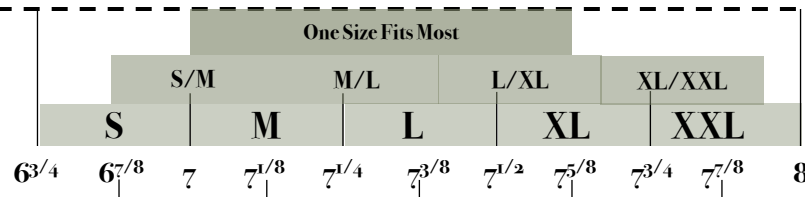

Line B ↑

ADULT HAT SIZE							
METRIC CM	INCHES		FITTED		GENERAL SIZE		ADJUSTABLE
	In Decimal	In Fraction	UK	Canada/US	Female	Male	
54	21.26	21 1/4	6 5/8	6 3/4	SMALL	SMALL	ONE SIZE FITS MOST
55	21.65	21 5/8	6 3/4	6 7/8			
56	22.05	22	6 7/8	7	MEDIUM	MEDIUM	
57	22.44	22 3/8	7	7 1/8			
58	22.86	22 3/4	7 1/8	7 1/4	LARGE	LARGE	
59	23.23	23 1/8	7 1/4	7 3/8			
60	23.62	23 1/2	7 3/8	7 1/2	XL	XL	
61	24.02	23 7/8	7 1/2	7 5/8			
62	24.41	24 1/4	7 5/8	7 3/4	XXL	XXL	
63	24.8	24 5/8	7 3/4	7 7/8			
64	25.2	25	7 7/8	8			