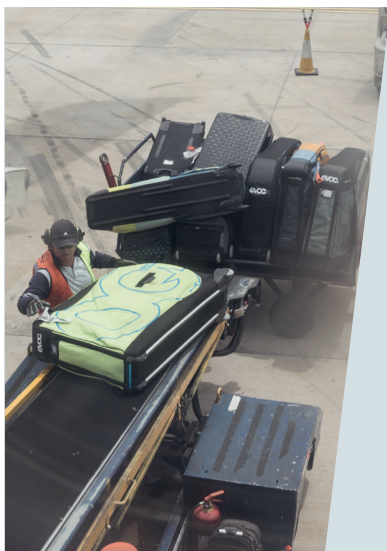

## BIKE TRAVEL BAGS – FLIGHT INFO

**EVOC BIKE TRAVEL BAGS ARE NOT SOFTBAGS!**  
All EVOC bike travel bags are **HYBRID CONSTRUCTIONS** with high impact absorption abilities and offer a maximum in protection.

We use rigid materials where necessary and soft materials where possible.

All EVOC travel bags have a rigid bottom and top construction, additionally we use fiberglass reinforcements on the side panels to protect the bikes from impact.

EVOC bike travel bags use high quality, heavy duty polyester fabrics.

**OPTIMAL FORCE DISTRIBUTION**  
As the frame is positioned upright, the areas of the bike that can take stress (saddle, saddle post, down tube, front set, head tube, fork) are actively used to deflect pressure from the exterior.