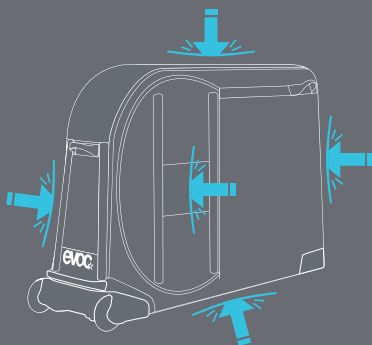

We use rigid materials where necessary and soft materials where possible.

All EVOC travel bags have a rigid bottom and top construction, additionally we use fiberglass reinforcements on the side panels to protect the bikes from impact.

## DAMAGE FREE TRANSPORT

**MAXIMUM PROTECTION**  
The fragile areas are optimally protected by intelligent reinforcing elements (polycarbonate covers, moulded EVA shell cases, PE boards and rods, foam padding) for the neuralgic points.