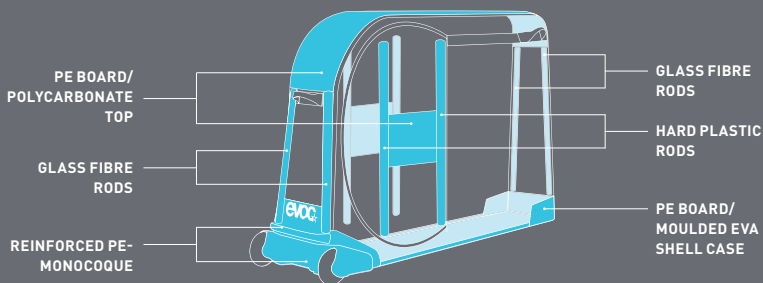

## BIKE TRAVEL BAGS – FLIGHT INFO

**EVOC BIKE TRAVEL BAGS ARE NOT SOFTBAGS!**  
All EVOC bike travel bags are **HYBRID CONSTRUCTIONS** with high impact absorption abilities and offer a maximum in protection.

We use rigid materials where necessary and soft materials where possible.

All EVOC travel bags have a rigid bottom and top construction, additionally we use fiberglass reinforcements on the side panels to protect the bikes from impact.

## DAMAGE FREE TRANSPORT

**MAXIMUM PROTECTION**  
The fragile areas are optimally protected by intelligent reinforcing elements (polycarbonate covers, moulded EVA shell cases, PE boards and rods, foam padding) for the neuralgic points.

**OPTIMAL FORCE DISTRIBUTION**  
As the frame is positioned upright, the areas of the bike that can take stress (saddle, saddle post, down tube, front set, head tube, fork) are actively used to deflect pressure from the exterior.