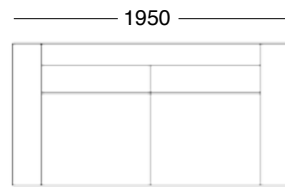

vic ash straight cylinder

arm width

available in 4"/ 6"/ 8"/ 10"

warranty

10 year structural

made in melbourne

2 seater - 8"

2.5 seater - 8"