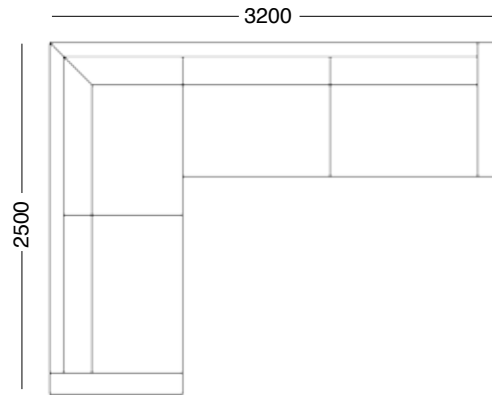

fibre

leg

vic ash straight cylinder

arm width

available in 4"/ 6"/ 8"/ 10"

warranty

10 year structural

made in melbourne

5 seater - 6" arm

6 seater - 6" arm

7 seater - 6" arm