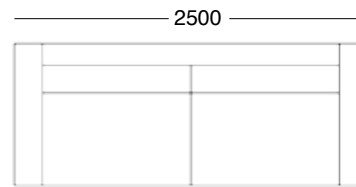

vic ash straight cylinder

arm width

available in 4"/ 6"/ 8"/ 10"

warranty

10 year structural

made in melbourne

2 seater - 8"

2.5 seater - 8"