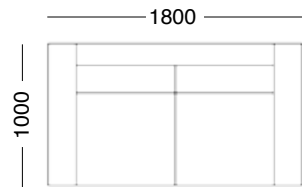

vic ash straight cylinder

arm width

available in 4"/ 6"/ 8"/ 10"

warranty

10 year structural

made in melbourne

2 seater - 8"

2.5 seater - 8"