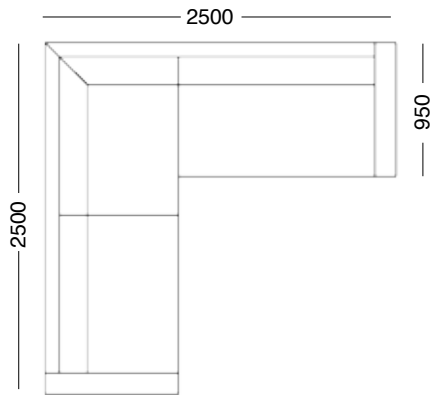

fibre

leg

vic ash straight cylinder

arm width

available in 4"/ 6"/ 8"/ 10"

warranty

10 year structural

made in melbourne

5 seater - 6" arm

6 seater - 6" arm

7 seater - 6" arm