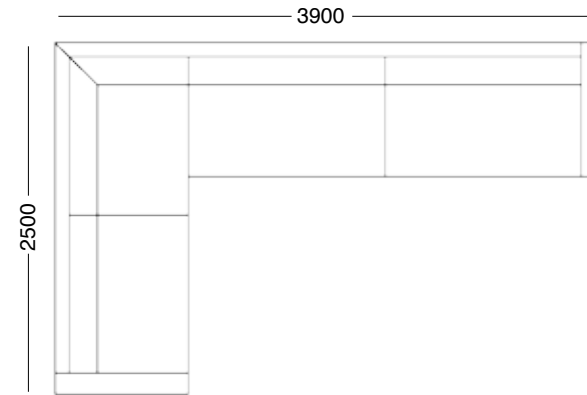

fibre

leg

vic ash straight cylinder

arm width

available in 4"/ 6"/ 8"/ 10"

warranty

10 year structural

made in melbourne

5 seater - 6" arm

6 seater - 6" arm

7 seater - 6" arm