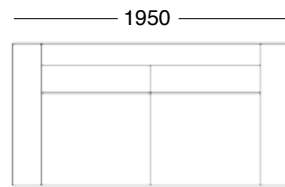

vic ash straight cylinder

arm width

available in 4"/ 6"/ 8"/ 10"

warranty

10 year structural

made in melbourne

2 seater - 8"

2.5 seater - 8"

3 seater - 8"

4 seater - 8"