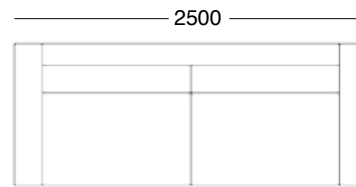

vic ash straight cylinder

arm width

available in 4"/ 6"/ 8"/ 10"

warranty

10 year structural

made in melbourne

2 seater - 8"

2.5 seater - 8"

3 seater - 8"

4 seater - 8"