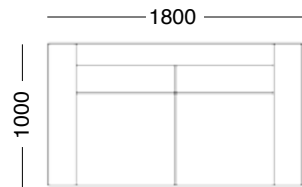

vic ash straight cylinder

arm width

available in 4"/ 6"/ 8"/ 10"

warranty

10 year structural

made in melbourne

2 seater - 8"

2.5 seater - 8"

3 seater - 8"

4 seater - 8"